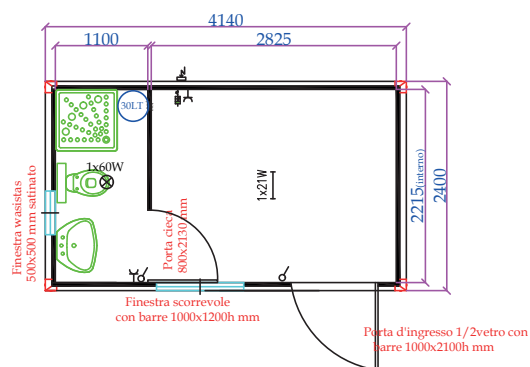

TOILET WC+SINK

MON414V+L

MON514V+L

MON614V+L

MON714V+L

- STANDARD HEIGHT: EXTERNAL 2680MM (INTERNAL 2400MM)
- EXTRA HEIGHT: EXTERNAL 2980MM (INTERNAL 2700): PRICE +8%

TOILET WC+SINK

MON814V+L

MON914V+L

MON1014V+L

MON1114V+L

- STANDARD HEIGHT: EXTERNAL 2680MM (INTERNAL 2400MM)
- EXTRA HEIGHT: EXTERNAL 2980MM (INTERNAL 2700); PRICE +8%

TOILET WC+SINK

- STANDARD HEIGHT: EXTERNAL 2680MM (INTERNAL 2400MM)
- EXTRA HEIGHT: EXTERNAL 2980MM (INTERNAL 2700): PRICE +8%

TOILET WC + SINK + SHOWER + BOILER 30L

MON414V+L+D

MON514V+L+D

MON614V+L+D

MON714STAN

- STANDARD HEIGHT: EXTERNAL 2680MM (INTERNAL 2400MM)
- EXTRA HEIGHT: EXTERNAL 2980MM (INTERNAL 2700); PRICE +8%

TOILET WC + SINK + SHOWER + BOILER 30L

- STANDARD HEIGHT: EXTERNAL 2680MM (INTERNAL 2400MM)
- EXTRA HEIGHT: EXTERNAL 2980MM (INTERNAL 2700): PRICE +8%

TOILET WC + SINK + SHOWER + BOILER 30L

- STANDARD HEIGHT: EXTERNAL 2680MM (INTERNAL 2400MM)
- EXTRA HEIGHT: EXTERNAL 2980MM (INTERNAL 2700); PRICE +8%