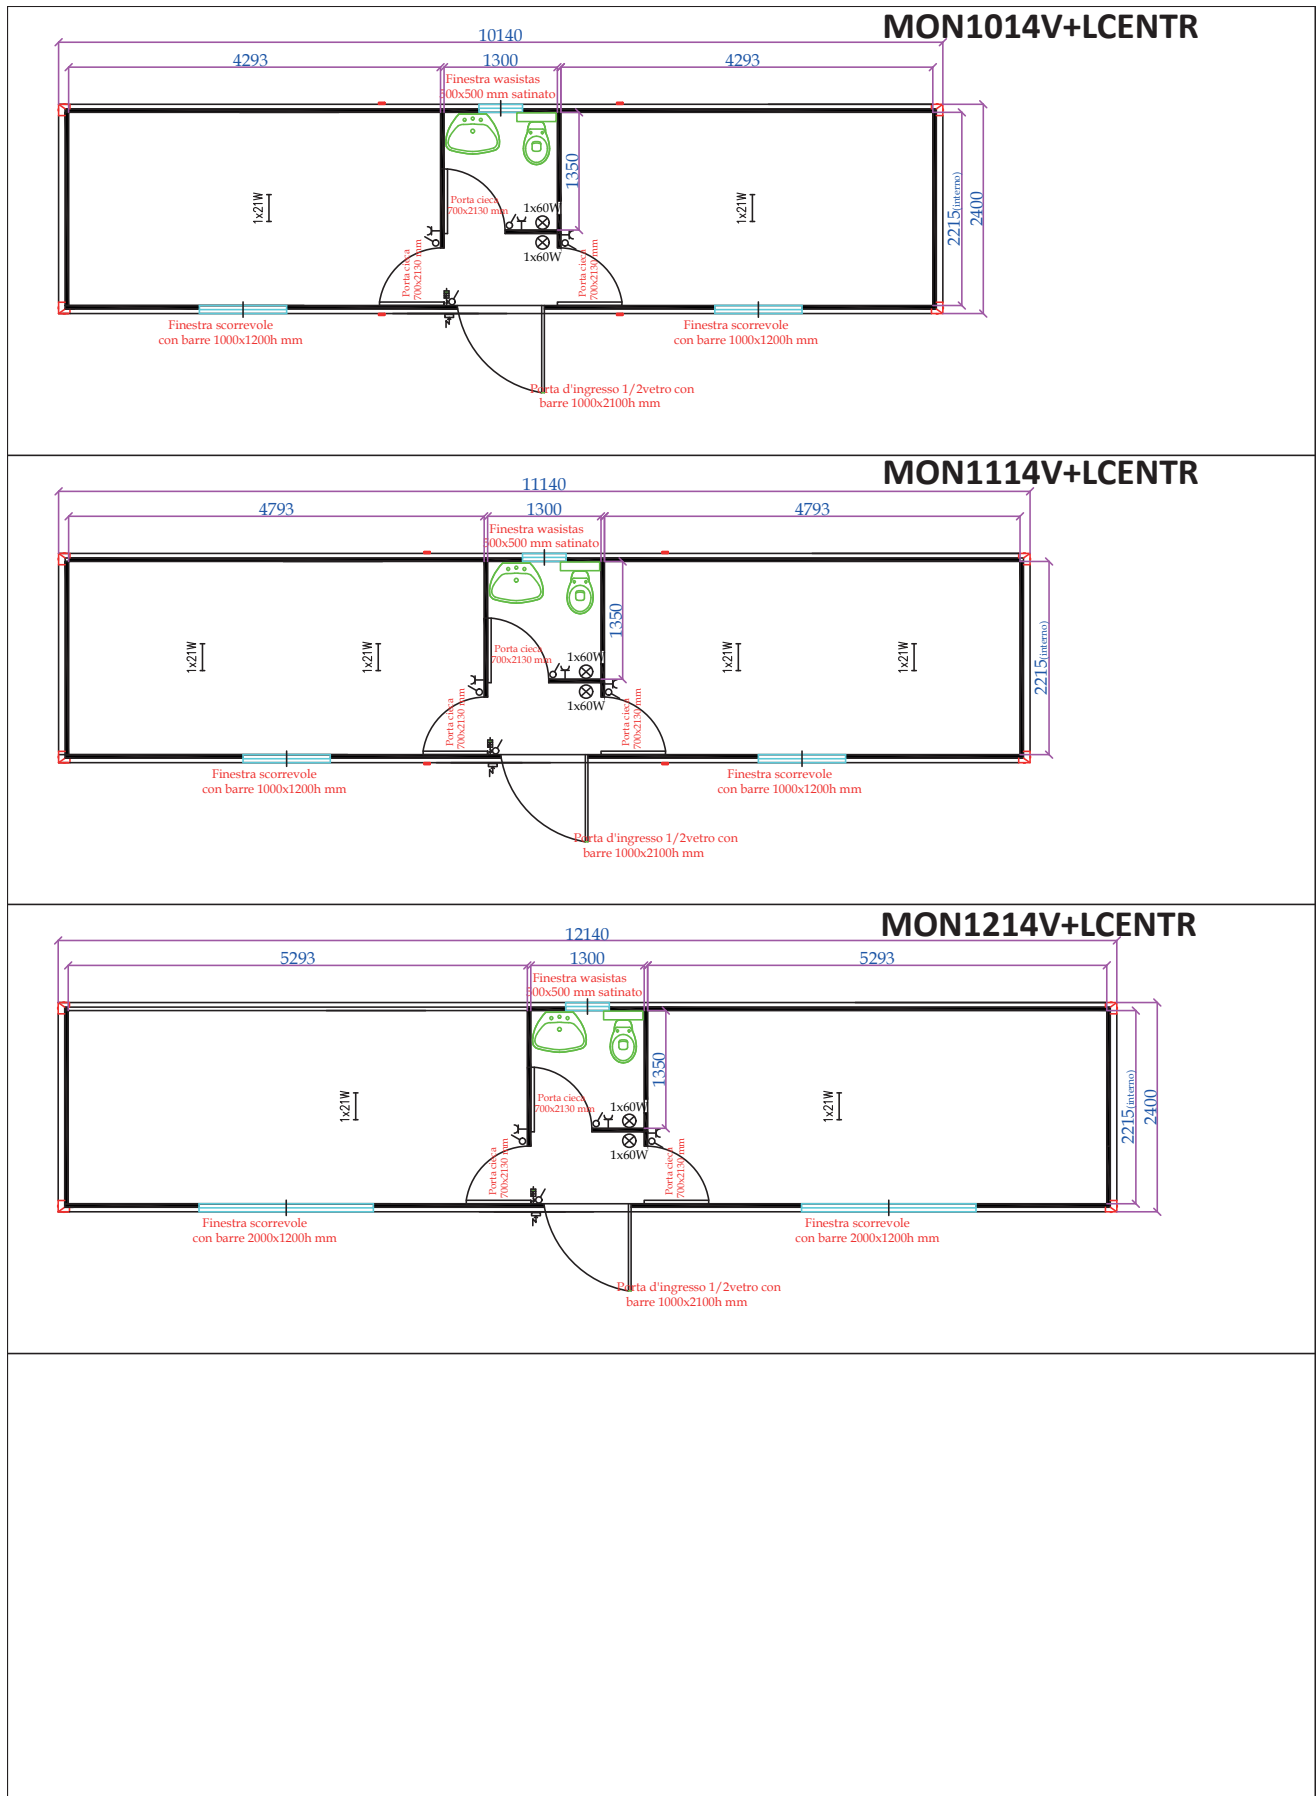

- STANDARD HEIGHT: EXTERNAL 2680MM (INTERNAL 2400MM)
- EXTRA HEIGHT: EXTERNAL 2980MM (INTERNAL 2700): PRICE +8%

TOILET WC + SINK + SHOWER + BOILER 30L

- STANDARD HEIGHT: EXTERNAL 2680MM (INTERNAL 2400MM)
- EXTRA HEIGHT: EXTERNAL 2980MM (INTERNAL 2700); PRICE +8%

TOILET WC + SINK + SHOWER + BOILER 30L

MON614V+LCENTR

MON714V+LCENTR

MON814V+LCENTR

MON914V+LCENTR

- STANDARD HEIGHT: EXTERNAL 2680MM (INTERNAL 2400MM)
- EXTRA HEIGHT: EXTERNAL 2980MM (INTERNAL 2700): PRICE +8%

TOILET WC + SINK + SHOWER + BOILER 30L

- STANDARD HEIGHT: EXTERNAL 2680MM (INTERNAL 2400MM)
- EXTRA HEIGHT: EXTERNAL 2980MM (INTERNAL 2700); PRICE +8%

TOILET WC + SINK + SHOWER + BOILER 30L

MON614V+L+DCENTR