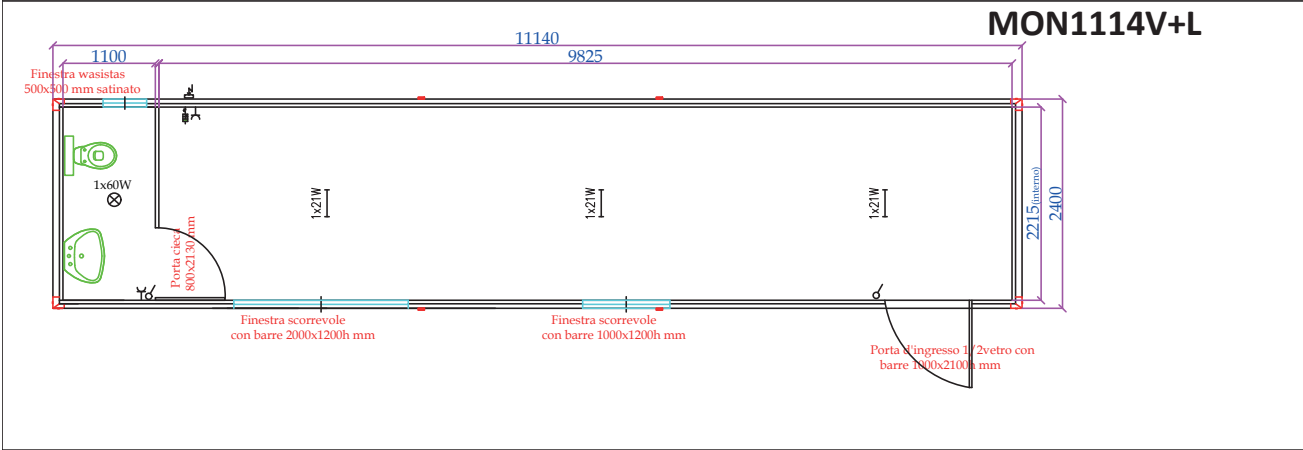

EDILMETAS can change specifics at any time, without informing the customer.

- STANDARD HEIGHT: EXTERNAL 2680MM (INTERNAL 2400MM)
 - EXTRA HEIGHT: EXTERNAL 2980MM (INTERNAL 2700): PRICE +8%

STANDARD

MON240STAN

MON914STAN

- STANDARD HEIGHT: EXTERNAL 2680MM (INTERNAL 2400MM)
- EXTRA HEIGHT: EXTERNAL 2980MM (INTERNAL 2700): PRICE +8%

STANDARD

MON1014STAN

MON1114STAN

MON1414STAN

- STANDARD HEIGHT: EXTERNAL 2680MM (INTERNAL 2400MM)
- EXTRA HEIGHT: EXTERNAL 2980MM (INTERNAL 2700); PRICE +8%

TOILET WC+SINK

MON414V+L

MON514V+L

MON614V+L

MON714V+L

- STANDARD HEIGHT: EXTERNAL 2680MM (INTERNAL 2400MM)
- EXTRA HEIGHT: EXTERNAL 2980MM (INTERNAL 2700): PRICE +8%

TOILET WC+SINK

MON814V+L

MON914V+L

MON1014V+L

MON1114V+L

- STANDARD HEIGHT: EXTERNAL 2680MM (INTERNAL 2400MM)
- EXTRA HEIGHT: EXTERNAL 2980MM (INTERNAL 2700); PRICE +8%

TOILET WC+SINK

- STANDARD HEIGHT: EXTERNAL 2680MM (INTERNAL 2400MM)
- EXTRA HEIGHT: EXTERNAL 2980MM (INTERNAL 2700): PRICE +8%