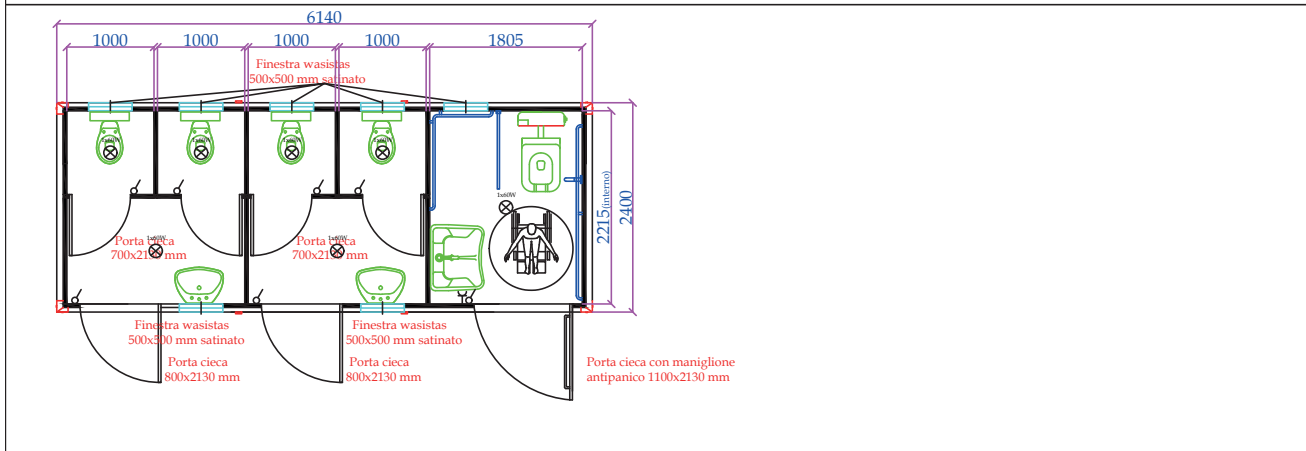

JOINED: TOILET WC + SINK + SHOWER + BOILER 30L

MON414ACCV+L+D

MON514ACCV+L+D

MON614ACCV+L+D

- STANDARD HEIGHT: EXTERNAL 2680MM (INTERNAL 2400MM)
- EXTRA HEIGHT: EXTERNAL 2980MM (INTERNAL 2700): PRICE +8%

JOINED: TOILET WC + SINK + SHOWER + BOILER 30L

- STANDARD HEIGHT: EXTERNAL 2680MM (INTERNAL 2400MM)
- EXTRA HEIGHT: EXTERNAL 2980MM (INTERNAL 2700); PRICE +8%

JOINED: TOILET WC + SINK + SHOWER + BOILER 30L

- STANDARD HEIGHT: EXTERNAL 2680MM (INTERNAL 2400MM)
- EXTRA HEIGHT: EXTERNAL 2980MM (INTERNAL 2700): PRICE +8%