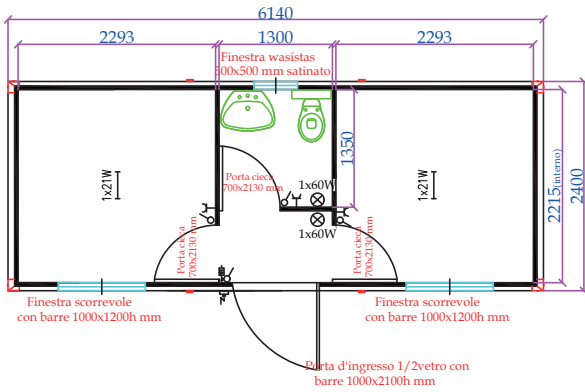

TOILET WC + SINK + SHOWER + BOILER 30L

MON414V+L+D

MON514V+L+D

MON614V+L+D

MON714STAN

- STANDARD HEIGHT: EXTERNAL 2680MM (INTERNAL 2400MM)
- EXTRA HEIGHT: EXTERNAL 2980MM (INTERNAL 2700); PRICE +8%

TOILET WC + SINK + SHOWER + BOILER 30L

- STANDARD HEIGHT: EXTERNAL 2680MM (INTERNAL 2400MM)
- EXTRA HEIGHT: EXTERNAL 2980MM (INTERNAL 2700): PRICE +8%

TOILET WC + SINK + SHOWER + BOILER 30L

- STANDARD HEIGHT: EXTERNAL 2680MM (INTERNAL 2400MM)
- EXTRA HEIGHT: EXTERNAL 2980MM (INTERNAL 2700); PRICE +8%

TOILET WC + SINK + SHOWER + BOILER 30L

MON614V+LCENTR

MON714V+LCENTR

MON814V+LCENTR

MON914V+LCENTR

- STANDARD HEIGHT: EXTERNAL 2680MM (INTERNAL 2400MM)
- EXTRA HEIGHT: EXTERNAL 2980MM (INTERNAL 2700): PRICE +8%

TOILET WC + SINK + SHOWER + BOILER 30L

- STANDARD HEIGHT: EXTERNAL 2680MM (INTERNAL 2400MM)
- EXTRA HEIGHT: EXTERNAL 2980MM (INTERNAL 2700); PRICE +8%

TOILET WC + SINK + SHOWER + BOILER 30L

MON614V+L+DCENTR