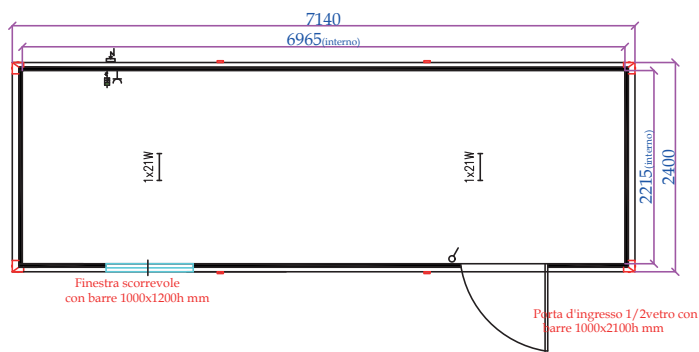

EDILMETAS can change specifics at any time, without informing the customer.

- STANDARD HEIGHT: EXTERNAL 2680MM (INTERNAL 2400MM)
 - EXTRA HEIGHT: EXTERNAL 2980MM (INTERNAL 2700): PRICE +8%

STANDARD

MON240STAN

MON314STAN

MON414STAN

MON514STAN

- STANDARD HEIGHT: EXTERNAL 2680MM (INTERNAL 2400MM)
- EXTRA HEIGHT: EXTERNAL 2980MM (INTERNAL 2700); PRICE +8%

STANDARD

MON614STAN

MON714STAN

MON814STAN

MON914STAN

- STANDARD HEIGHT: EXTERNAL 2680MM (INTERNAL 2400MM)
- EXTRA HEIGHT: EXTERNAL 2980MM (INTERNAL 2700): PRICE +8%

STANDARD

MON1014STAN

MON1114STAN

MON1414STAN

- STANDARD HEIGHT: EXTERNAL 2680MM (INTERNAL 2400MM)
- EXTRA HEIGHT: EXTERNAL 2980MM (INTERNAL 2700); PRICE +8%

TOILET WC+SINK

MON414V+L

MON514V+L

MON614V+L

MON714V+L

- STANDARD HEIGHT: EXTERNAL 2680MM (INTERNAL 2400MM)
- EXTRA HEIGHT: EXTERNAL 2980MM (INTERNAL 2700): PRICE +8%

TOILET WC+SINK

MON814V+L