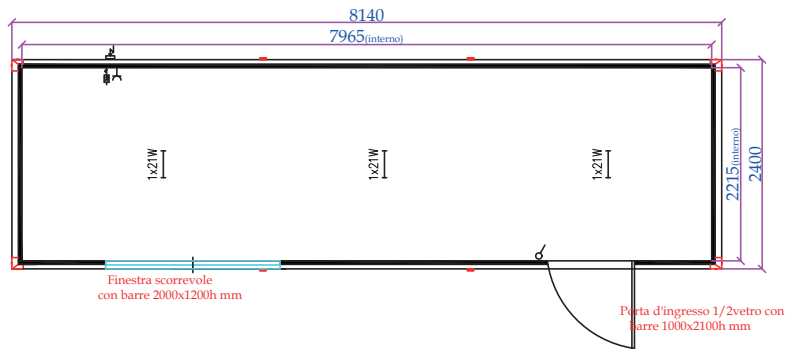

EDILMETAS can change specifics at any time, without informing the customer.

- STANDARD HEIGHT: EXTERNAL 2680MM (INTERNAL 2400MM)
 - EXTRA HEIGHT: EXTERNAL 2980MM (INTERNAL 2700): PRICE +8%

STANDARD

MON240STAN

MON314STAN

MON414STAN

MON514STAN

- STANDARD HEIGHT: EXTERNAL 2680MM (INTERNAL 2400MM)
- EXTRA HEIGHT: EXTERNAL 2980MM (INTERNAL 2700); PRICE +8%

STANDARD

MON614STAN

MON714STAN

MON814STAN

MON914STAN

- STANDARD HEIGHT: EXTERNAL 2680MM (INTERNAL 2400MM)
- EXTRA HEIGHT: EXTERNAL 2980MM (INTERNAL 2700): PRICE +8%

STANDARD

MON1014STAN

MON1114STAN

MON1414STAN

- STANDARD HEIGHT: EXTERNAL 2680MM (INTERNAL 2400MM)
- EXTRA HEIGHT: EXTERNAL 2980MM (INTERNAL 2700); PRICE +8%

TOILET WC+SINK

MON414V+L

MON514V+L

MON614V+L

MON714V+L

- STANDARD HEIGHT: EXTERNAL 2680MM (INTERNAL 2400MM)
- EXTRA HEIGHT: EXTERNAL 2980MM (INTERNAL 2700): PRICE +8%

TOILET WC+SINK

MON814V+L