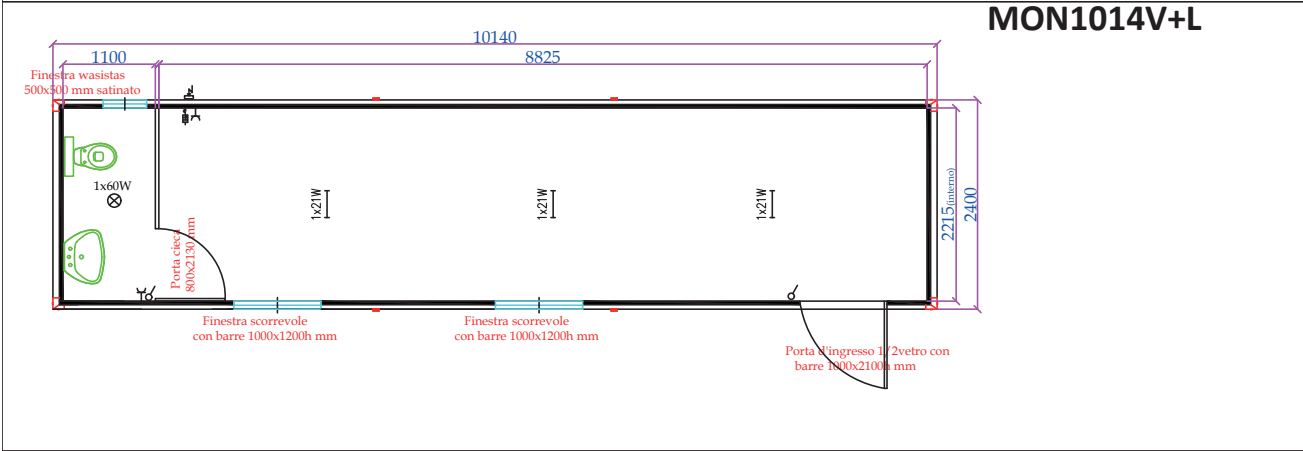

EDILMETAS can change specifics at any time, without informing the customer.

- STANDARD HEIGHT: EXTERNAL 2680MM (INTERNAL 2400MM)
 - EXTRA HEIGHT: EXTERNAL 2980MM (INTERNAL 2700): PRICE +8%

STANDARD

MON240STAN

MON914STAN

- STANDARD HEIGHT: EXTERNAL 2680MM (INTERNAL 2400MM)
- EXTRA HEIGHT: EXTERNAL 2980MM (INTERNAL 2700): PRICE +8%

STANDARD

MON1014STAN

MON1114STAN

MON1414STAN

- STANDARD HEIGHT: EXTERNAL 2680MM (INTERNAL 2400MM)
- EXTRA HEIGHT: EXTERNAL 2980MM (INTERNAL 2700); PRICE +8%

TOILET WC+SINK

MON414V+L

MON514V+L

MON614V+L

MON714V+L

- STANDARD HEIGHT: EXTERNAL 2680MM (INTERNAL 2400MM)
- EXTRA HEIGHT: EXTERNAL 2980MM (INTERNAL 2700): PRICE +8%

TOILET WC+SINK

MON814V+L

MON914V+L

MON1014V+L

MON1114V+L

- STANDARD HEIGHT: EXTERNAL 2680MM (INTERNAL 2400MM)
- EXTRA HEIGHT: EXTERNAL 2980MM (INTERNAL 2700); PRICE +8%

TOILET WC+SINK

- STANDARD HEIGHT: EXTERNAL 2680MM (INTERNAL 2400MM)
- EXTRA HEIGHT: EXTERNAL 2980MM (INTERNAL 2700): PRICE +8%