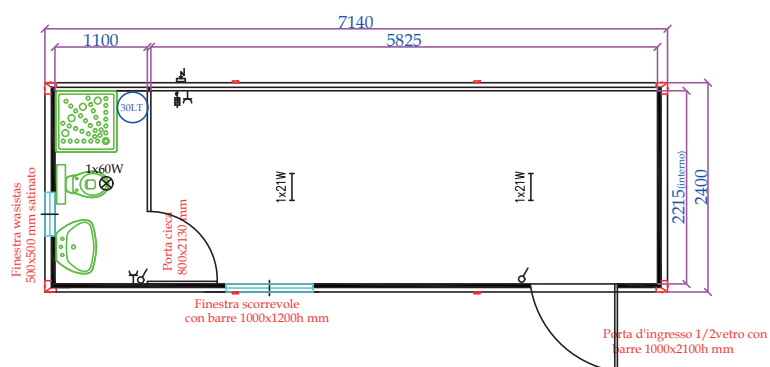

MON914V+L

MON1014V+L

MON1114V+L

- STANDARD HEIGHT: EXTERNAL 2680MM (INTERNAL 2400MM)
- EXTRA HEIGHT: EXTERNAL 2980MM (INTERNAL 2700); PRICE +8%

TOILET WC+SINK

- STANDARD HEIGHT: EXTERNAL 2680MM (INTERNAL 2400MM)
- EXTRA HEIGHT: EXTERNAL 2980MM (INTERNAL 2700): PRICE +8%

TOILET WC + SINK + SHOWER + BOILER 30L

MON414V+L+D

MON514V+L+D

MON614V+L+D

MON714STAN

- STANDARD HEIGHT: EXTERNAL 2680MM (INTERNAL 2400MM)
- EXTRA HEIGHT: EXTERNAL 2980MM (INTERNAL 2700); PRICE +8%

TOILET WC + SINK + SHOWER + BOILER 30L

- STANDARD HEIGHT: EXTERNAL 2680MM (INTERNAL 2400MM)
- EXTRA HEIGHT: EXTERNAL 2980MM (INTERNAL 2700): PRICE +8%

TOILET WC + SINK + SHOWER + BOILER 30L

- STANDARD HEIGHT: EXTERNAL 2680MM (INTERNAL 2400MM)
- EXTRA HEIGHT: EXTERNAL 2980MM (INTERNAL 2700); PRICE +8%

TOILET WC + SINK + SHOWER + BOILER 30L

MON614V+LCENTR

MON714V+LCENTR

MON814V+LCENTR

MON914V+LCENTR

- STANDARD HEIGHT: EXTERNAL 2680MM (INTERNAL 2400MM)
- EXTRA HEIGHT: EXTERNAL 2980MM (INTERNAL 2700): PRICE +8%