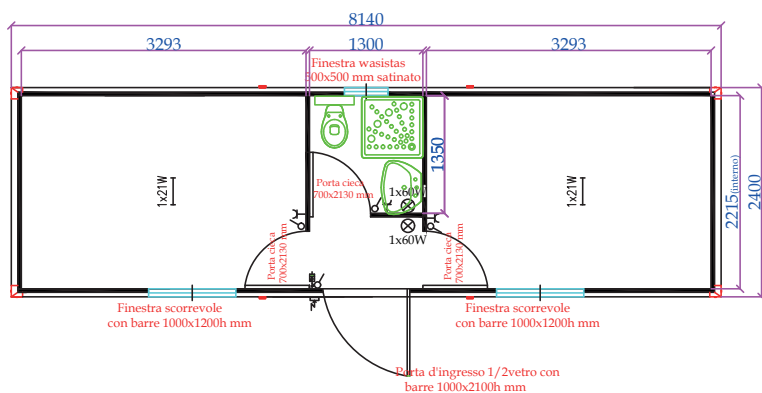

- STANDARD HEIGHT: EXTERNAL 2680MM (INTERNAL 2400MM)
- EXTRA HEIGHT: EXTERNAL 2980MM (INTERNAL 2700): PRICE +8%

TOILET WC + SINK + SHOWER + BOILER 30L

- STANDARD HEIGHT: EXTERNAL 2680MM (INTERNAL 2400MM)
- EXTRA HEIGHT: EXTERNAL 2980MM (INTERNAL 2700); PRICE +8%

TOILET WC + SINK + SHOWER + BOILER 30L

MON614V+LCENTR

MON714V+LCENTR

MON814V+LCENTR

MON914V+LCENTR

- STANDARD HEIGHT: EXTERNAL 2680MM (INTERNAL 2400MM)
- EXTRA HEIGHT: EXTERNAL 2980MM (INTERNAL 2700): PRICE +8%

TOILET WC + SINK + SHOWER + BOILER 30L

- STANDARD HEIGHT: EXTERNAL 2680MM (INTERNAL 2400MM)
- EXTRA HEIGHT: EXTERNAL 2980MM (INTERNAL 2700); PRICE +8%

TOILET WC + SINK + SHOWER + BOILER 30L

MON614V+L+DCENTR

MON714V+L+DCENTR

MON814V+L+DCENTR

MON914V+L+DCENTR

- STANDARD HEIGHT: EXTERNAL 2680MM (INTERNAL 2400MM)
- EXTRA HEIGHT: EXTERNAL 2980MM (INTERNAL 2700): PRICE +8%

TOILET WC + SINK + SHOWER + BOILER 30L

- STANDARD HEIGHT: EXTERNAL 2680MM (INTERNAL 2400MM)
- EXTRA HEIGHT: EXTERNAL 2980MM (INTERNAL 2700); PRICE +8%