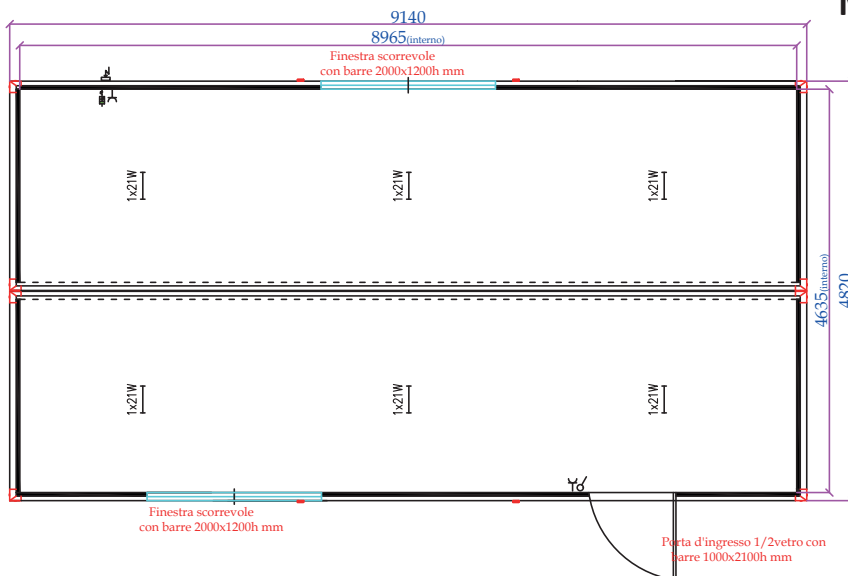

MON714V+L+DCENTR

MON814V+L+DCENTR

MON914V+L+DCENTR

- STANDARD HEIGHT: EXTERNAL 2680MM (INTERNAL 2400MM)
- EXTRA HEIGHT: EXTERNAL 2980MM (INTERNAL 2700): PRICE +8%

TOILET WC + SINK + SHOWER + BOILER 30L

- STANDARD HEIGHT: EXTERNAL 2680MM (INTERNAL 2400MM)
- EXTRA HEIGHT: EXTERNAL 2980MM (INTERNAL 2700); PRICE +8%

JOINED: STANDARD

MON414ACCSTAN

MON514ACCSTAN

MON614ACCSTAN

- STANDARD HEIGHT: EXTERNAL 2680MM (INTERNAL 2400MM)
- EXTRA HEIGHT: EXTERNAL 2980MM (INTERNAL 2700): PRICE +8%

JOINED: STANDARD

MON714ACSTAN

MON814ACSTAN

MON914ACSTAN

- STANDARD HEIGHT: EXTERNAL 2680MM (INTERNAL 2400MM)
- EXTRA HEIGHT: EXTERNAL 2980MM (INTERNAL 2700); PRICE +8%

JOINED: STANDARD

- STANDARD HEIGHT: EXTERNAL 2680MM (INTERNAL 2400MM)
- EXTRA HEIGHT: EXTERNAL 2980MM (INTERNAL 2700): PRICE +8%

JOINED: TOILET WC + SINK

MON414ACCV+L

MON514ACCV+L

MON614ACCV+L

- STANDARD HEIGHT: EXTERNAL 2680MM (INTERNAL 2400MM)

- EXTRA HEIGHT: EXTERNAL 2980MM (INTERNAL 2700); PRICE +8%

JOINED: TOILET WC + SINK

MON714ACCV+L