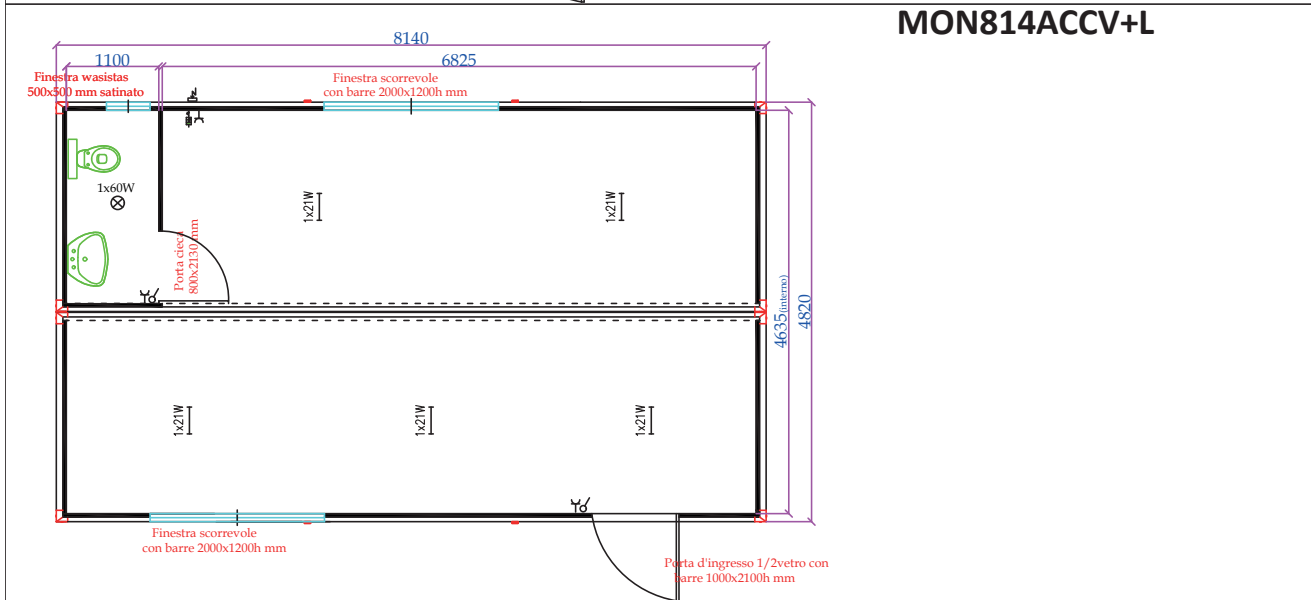

MON914ACSTAN

- STANDARD HEIGHT: EXTERNAL 2680MM (INTERNAL 2400MM)
- EXTRA HEIGHT: EXTERNAL 2980MM (INTERNAL 2700); PRICE +8%

JOINED: STANDARD

- STANDARD HEIGHT: EXTERNAL 2680MM (INTERNAL 2400MM)
- EXTRA HEIGHT: EXTERNAL 2980MM (INTERNAL 2700): PRICE +8%

JOINED: TOILET WC + SINK

MON414ACCV+L

MON514ACCV+L

MON614ACCV+L

- STANDARD HEIGHT: EXTERNAL 2680MM (INTERNAL 2400MM)

- EXTRA HEIGHT: EXTERNAL 2980MM (INTERNAL 2700); PRICE +8%

JOINED: TOILET WC + SINK

MON714ACCV+L

MON814ACCV+L

MON914ACCV+L

- STANDARD HEIGHT: EXTERNAL 2680MM (INTERNAL 2400MM)
- EXTRA HEIGHT: EXTERNAL 2980MM (INTERNAL 2700): PRICE +8%

JOINED: TOILET WC + SINK

- STANDARD HEIGHT: EXTERNAL 2680MM (INTERNAL 2400MM)
- EXTRA HEIGHT: EXTERNAL 2980MM (INTERNAL 2700); PRICE +8%

JOINED: TOILET WC + SINK + SHOWER + BOILER 30L

MON414ACCV+L+D

MON514ACCV+L+D

MON614ACCV+L+D

- STANDARD HEIGHT: EXTERNAL 2680MM (INTERNAL 2400MM)
- EXTRA HEIGHT: EXTERNAL 2980MM (INTERNAL 2700): PRICE +8%

JOINED: TOILET WC + SINK + SHOWER + BOILER 30L