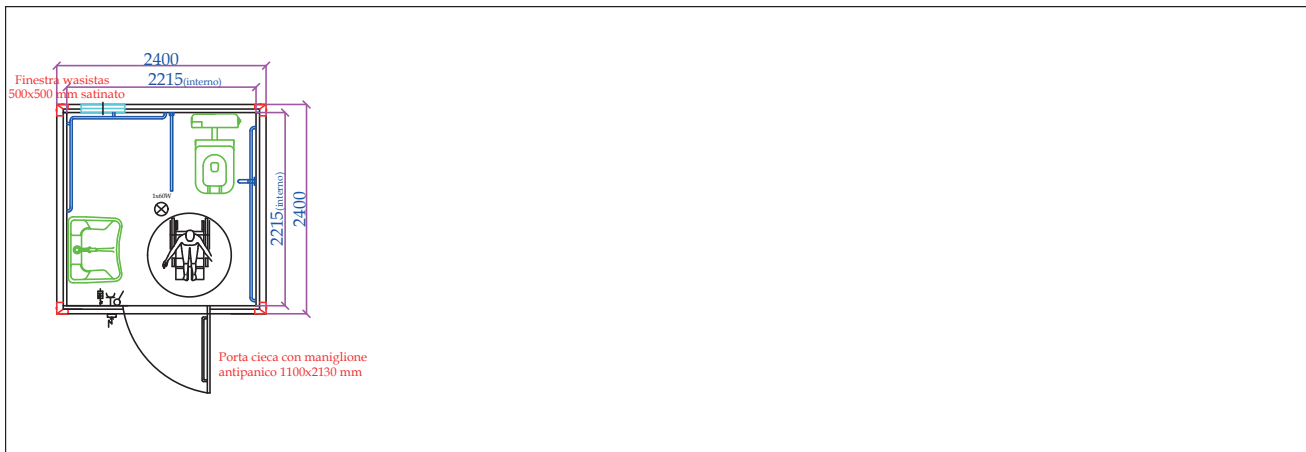

- STANDARD HEIGHT: EXTERNAL 2680MM (INTERNAL 2400MM)
- EXTRA HEIGHT: EXTERNAL 2980MM (INTERNAL 2700); PRICE +8%