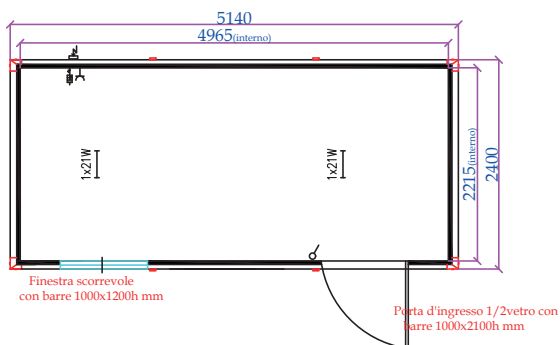

EDILMETAS can change specifics at any time, without informing the customer.

- STANDARD HEIGHT: EXTERNAL 2680MM (INTERNAL 2400MM)
 - EXTRA HEIGHT: EXTERNAL 2980MM (INTERNAL 2700): PRICE +8%

STANDARD

MON240STAN

MON314STAN

MON414STAN

MON514STAN

- STANDARD HEIGHT: EXTERNAL 2680MM (INTERNAL 2400MM)
- EXTRA HEIGHT: EXTERNAL 2980MM (INTERNAL 2700); PRICE +8%

STANDARD

MON614STAN

MON714STAN

MON814STAN

MON914STAN

- STANDARD HEIGHT: EXTERNAL 2680MM (INTERNAL 2400MM)
- EXTRA HEIGHT: EXTERNAL 2980MM (INTERNAL 2700): PRICE +8%

STANDARD

MON1014STAN

MON1114STAN

MON1414STAN

- STANDARD HEIGHT: EXTERNAL 2680MM (INTERNAL 2400MM)
- EXTRA HEIGHT: EXTERNAL 2980MM (INTERNAL 2700); PRICE +8%

MON914V+L

MON1014V+L

MON1114V+L

- STANDARD HEIGHT: EXTERNAL 2680MM (INTERNAL 2400MM)
- EXTRA HEIGHT: EXTERNAL 2980MM (INTERNAL 2700); PRICE +8%

TOILET WC+SINK

- STANDARD HEIGHT: EXTERNAL 2680MM (INTERNAL 2400MM)
- EXTRA HEIGHT: EXTERNAL 2980MM (INTERNAL 2700): PRICE +8%