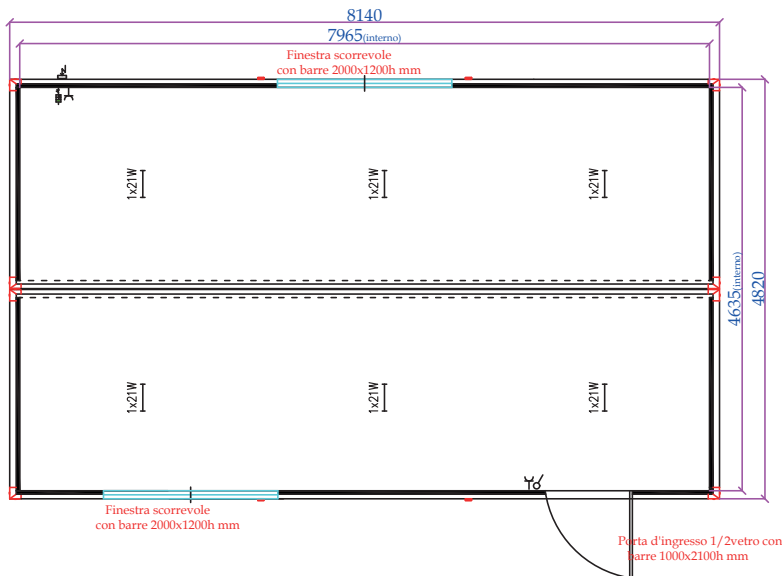

MON714V+L+DCENTR

MON814V+L+DCENTR

MON914V+L+DCENTR

- STANDARD HEIGHT: EXTERNAL 2680MM (INTERNAL 2400MM)
- EXTRA HEIGHT: EXTERNAL 2980MM (INTERNAL 2700): PRICE +8%

TOILET WC + SINK + SHOWER + BOILER 30L

- STANDARD HEIGHT: EXTERNAL 2680MM (INTERNAL 2400MM)
- EXTRA HEIGHT: EXTERNAL 2980MM (INTERNAL 2700); PRICE +8%

JOINED: STANDARD

MON414ACCSTAN

MON514ACCSTAN

MON614ACCSTAN

- STANDARD HEIGHT: EXTERNAL 2680MM (INTERNAL 2400MM)
- EXTRA HEIGHT: EXTERNAL 2980MM (INTERNAL 2700): PRICE +8%

JOINED: STANDARD

MON714ACSTAN

MON814ACSTAN

MON914ACSTAN

- STANDARD HEIGHT: EXTERNAL 2680MM (INTERNAL 2400MM)
- EXTRA HEIGHT: EXTERNAL 2980MM (INTERNAL 2700); PRICE +8%

JOINED: STANDARD

- STANDARD HEIGHT: EXTERNAL 2680MM (INTERNAL 2400MM)
- EXTRA HEIGHT: EXTERNAL 2980MM (INTERNAL 2700): PRICE +8%