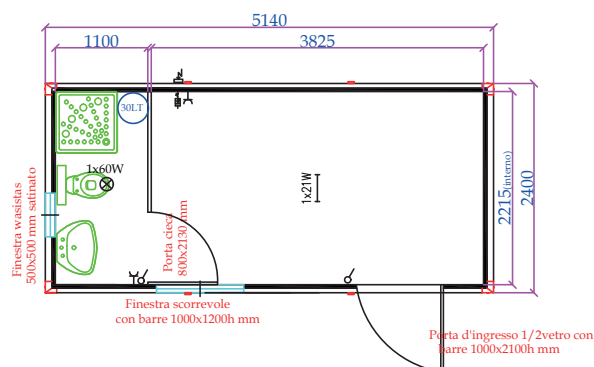

TOILET WC+SINK

MON414V+L

MON514V+L

MON614V+L

MON714V+L

- STANDARD HEIGHT: EXTERNAL 2680MM (INTERNAL 2400MM)
- EXTRA HEIGHT: EXTERNAL 2980MM (INTERNAL 2700): PRICE +8%

TOILET WC+SINK

MON814V+L

MON914V+L

MON1014V+L

MON1114V+L

- STANDARD HEIGHT: EXTERNAL 2680MM (INTERNAL 2400MM)
- EXTRA HEIGHT: EXTERNAL 2980MM (INTERNAL 2700); PRICE +8%

TOILET WC+SINK

- STANDARD HEIGHT: EXTERNAL 2680MM (INTERNAL 2400MM)
- EXTRA HEIGHT: EXTERNAL 2980MM (INTERNAL 2700): PRICE +8%

TOILET WC + SINK + SHOWER + BOILER 30L

MON414V+L+D

MON514V+L+D

MON614V+L+D

MON714STAN

- STANDARD HEIGHT: EXTERNAL 2680MM (INTERNAL 2400MM)
- EXTRA HEIGHT: EXTERNAL 2980MM (INTERNAL 2700); PRICE +8%

TOILET WC + SINK + SHOWER + BOILER 30L

- STANDARD HEIGHT: EXTERNAL 2680MM (INTERNAL 2400MM)
- EXTRA HEIGHT: EXTERNAL 2980MM (INTERNAL 2700): PRICE +8%

TOILET WC + SINK + SHOWER + BOILER 30L

- STANDARD HEIGHT: EXTERNAL 2680MM (INTERNAL 2400MM)
- EXTRA HEIGHT: EXTERNAL 2980MM (INTERNAL 2700); PRICE +8%