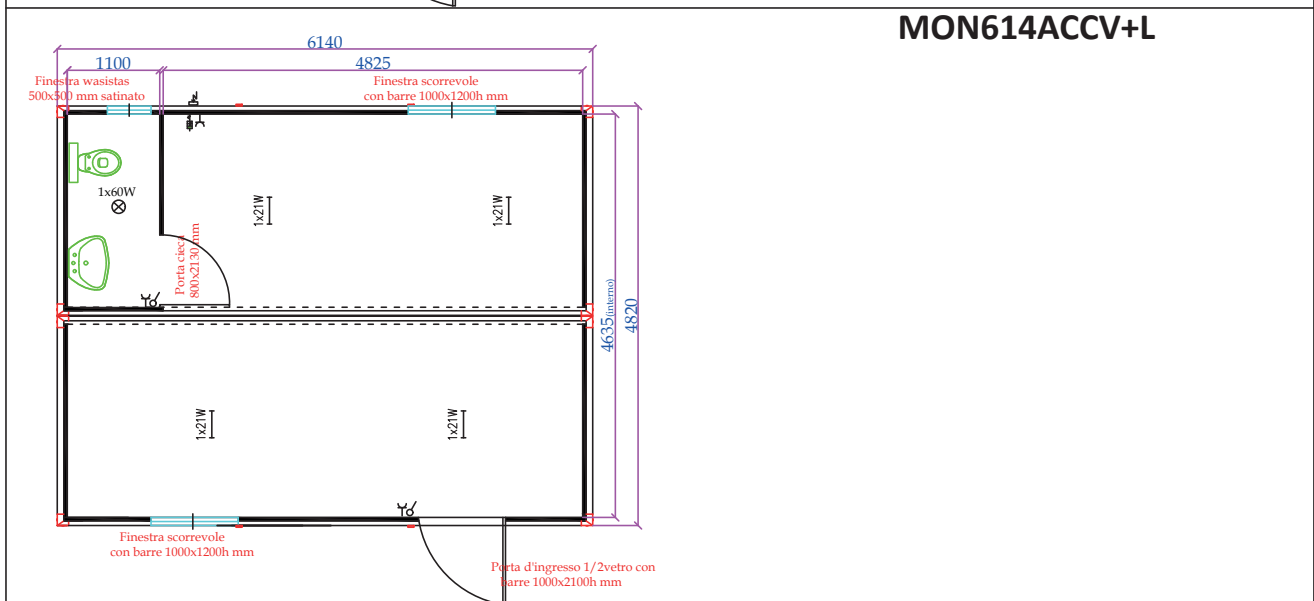

JOINED: TOILET WC + SINK

MON414ACCV+L

MON514ACCV+L

MON614ACCV+L

- STANDARD HEIGHT: EXTERNAL 2680MM (INTERNAL 2400MM)

- EXTRA HEIGHT: EXTERNAL 2980MM (INTERNAL 2700); PRICE +8%

JOINED: TOILET WC + SINK

MON714ACCV+L

MON814ACCV+L

MON914ACCV+L

- STANDARD HEIGHT: EXTERNAL 2680MM (INTERNAL 2400MM)
- EXTRA HEIGHT: EXTERNAL 2980MM (INTERNAL 2700): PRICE +8%

JOINED: TOILET WC + SINK

- STANDARD HEIGHT: EXTERNAL 2680MM (INTERNAL 2400MM)
- EXTRA HEIGHT: EXTERNAL 2980MM (INTERNAL 2700); PRICE +8%