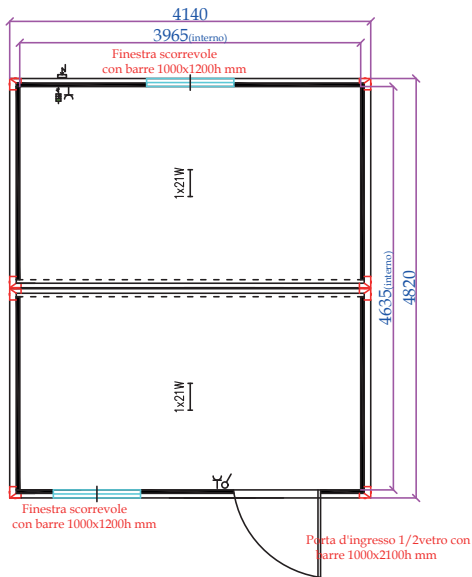

TOILET WC + SINK + SHOWER + BOILER 30L

- STANDARD HEIGHT: EXTERNAL 2680MM (INTERNAL 2400MM)
- EXTRA HEIGHT: EXTERNAL 2980MM (INTERNAL 2700); PRICE +8%

TOILET WC + SINK + SHOWER + BOILER 30L

MON614V+L+DCENTR

MON714V+L+DCENTR

MON814V+L+DCENTR

MON914V+L+DCENTR

- STANDARD HEIGHT: EXTERNAL 2680MM (INTERNAL 2400MM)
- EXTRA HEIGHT: EXTERNAL 2980MM (INTERNAL 2700): PRICE +8%

TOILET WC + SINK + SHOWER + BOILER 30L

- STANDARD HEIGHT: EXTERNAL 2680MM (INTERNAL 2400MM)
- EXTRA HEIGHT: EXTERNAL 2980MM (INTERNAL 2700); PRICE +8%

JOINED: STANDARD

MON414ACCSTAN

MON514ACCSTAN

MON614ACCSTAN

- STANDARD HEIGHT: EXTERNAL 2680MM (INTERNAL 2400MM)
- EXTRA HEIGHT: EXTERNAL 2980MM (INTERNAL 2700): PRICE +8%

JOINED: STANDARD

MON714ACSTAN

MON814ACSTAN

MON914ACSTAN

- STANDARD HEIGHT: EXTERNAL 2680MM (INTERNAL 2400MM)
- EXTRA HEIGHT: EXTERNAL 2980MM (INTERNAL 2700); PRICE +8%

JOINED: STANDARD

- STANDARD HEIGHT: EXTERNAL 2680MM (INTERNAL 2400MM)
- EXTRA HEIGHT: EXTERNAL 2980MM (INTERNAL 2700): PRICE +8%