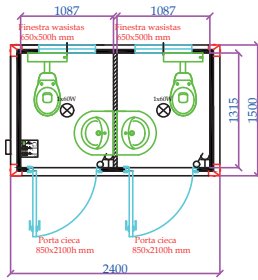

- STANDARD HEIGHT: EXTERNAL 2680MM (INTERNAL 2400MM)
- EXTRA HEIGHT: EXTERNAL 2980MM (INTERNAL 2700); PRICE +8%

JOINED: TOILET WC + SINK + SHOWER + BOILER 30L

- STANDARD HEIGHT: EXTERNAL 2680MM (INTERNAL 2400MM)
- EXTRA HEIGHT: EXTERNAL 2980MM (INTERNAL 2700): PRICE +8%

- STANDARD HEIGHT: EXTERNAL 2680MM (INTERNAL 2400MM)
- EXTRA HEIGHT: EXTERNAL 2980MM (INTERNAL 2700); PRICE +8%

MONOBLOCCHI FUORI STANDARD

 <p>1200 1015 (interni) 1200 1015 (interni) 1x60W Porta cieca 800x2130 mm</p>	 <p>1200 1015 (interni) 1200 1015 (interni) 1x60W Porta cieca 800x2130 mm</p>
 <p>2400 2215 (interni) 1200 1015 (interni) Finestra wasislas 500x300 mm satinato 1x60W Porta cieca 800x2130 mm Porta cieca 800x2130 mm</p>	 <p>2400 2215 (interni) 1200 1015 (interni) Finestra wasislas 500x300 mm satinato 1x60W Porta cieca 800x2130 mm Porta cieca 800x2130 mm</p>
 <p>2400 2215 (interni) 1200 1015 (interni) Finestra wasislas 500x500 mm satinato 1x60W Porta cieca 800x2130 mm Porta cieca 800x2130 mm Altoparlante uita (100cm) sospeso w espasau</p>	 <p>2400 2215 (interni) 1200 1015 (interni) Finestra wasislas 500x500 mm satinato 1x60W Porta cieca 800x2130 mm Porta cieca 800x2130 mm Altoparlante uita (100cm) sospeso w espasau</p>
 <p>2400 2215 (interni) 1200 1015 (interni) Finestra wasislas 500x500 mm satinato 1x60W Porta cieca 800x2130 mm Porta cieca 800x2130 mm</p>	 <p>2400 2215 (interni) 1200 1015 (interni) Finestra wasislas 500x300 mm satinato 1x60W Porta cieca 800x2130 mm Porta cieca 800x2130 mm Altoparlante uita (100cm) sospeso w espasau</p>

- STANDARD HEIGHT: EXTERNAL 2680MM (INTERNAL 2400MM)
- EXTRA HEIGHT: EXTERNAL 2980MM (INTERNAL 2700): PRICE +8%

MONOBLOCCHI FUORI STANDARD

- STANDARD HEIGHT: EXTERNAL 2680MM (INTERNAL 2400MM)
- EXTRA HEIGHT: EXTERNAL 2980MM (INTERNAL 2700); PRICE +8%

MONOBLOCCHI FUORI STANDARD

MONFS

MONFS2

MONFS3

MONFS4

- STANDARD HEIGHT: EXTERNAL 2680MM (INTERNAL 2400MM)
- EXTRA HEIGHT: EXTERNAL 2980MM (INTERNAL 2700): PRICE +8%

MONOBLOCCHI FUORI STANDARD

MONFS45