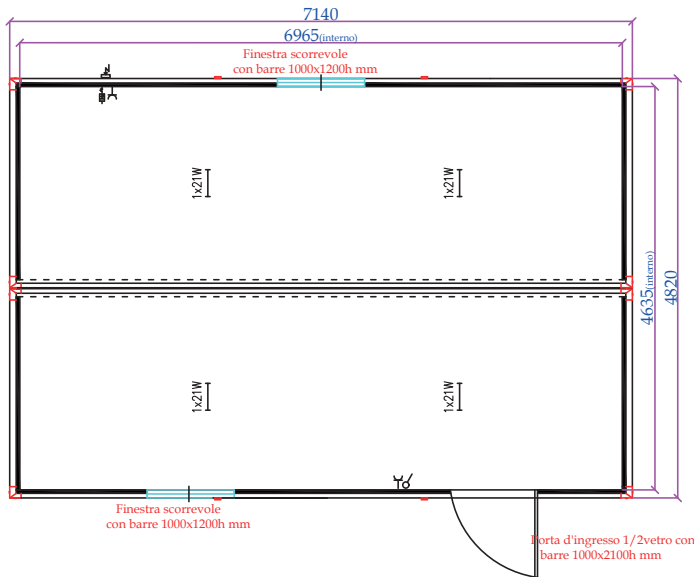

MON714V+L+DCENTR

MON814V+L+DCENTR

MON914V+L+DCENTR

- STANDARD HEIGHT: EXTERNAL 2680MM (INTERNAL 2400MM)
- EXTRA HEIGHT: EXTERNAL 2980MM (INTERNAL 2700): PRICE +8%

TOILET WC + SINK + SHOWER + BOILER 30L

- STANDARD HEIGHT: EXTERNAL 2680MM (INTERNAL 2400MM)
- EXTRA HEIGHT: EXTERNAL 2980MM (INTERNAL 2700); PRICE +8%

JOINED: STANDARD

MON414ACCSTAN

MON514ACCSTAN

MON614ACCSTAN

- STANDARD HEIGHT: EXTERNAL 2680MM (INTERNAL 2400MM)
- EXTRA HEIGHT: EXTERNAL 2980MM (INTERNAL 2700): PRICE +8%

JOINED: STANDARD

MON714ACSTAN

MON814ACSTAN

MON914ACSTAN

- STANDARD HEIGHT: EXTERNAL 2680MM (INTERNAL 2400MM)
- EXTRA HEIGHT: EXTERNAL 2980MM (INTERNAL 2700); PRICE +8%

JOINED: STANDARD

- STANDARD HEIGHT: EXTERNAL 2680MM (INTERNAL 2400MM)
- EXTRA HEIGHT: EXTERNAL 2980MM (INTERNAL 2700): PRICE +8%

JOINED: TOILET WC + SINK

MON414ACCV+L

MON514ACCV+L

MON614ACCV+L

- STANDARD HEIGHT: EXTERNAL 2680MM (INTERNAL 2400MM)

- EXTRA HEIGHT: EXTERNAL 2980MM (INTERNAL 2700); PRICE +8%

JOINED: TOILET WC + SINK

MON714ACCV+L