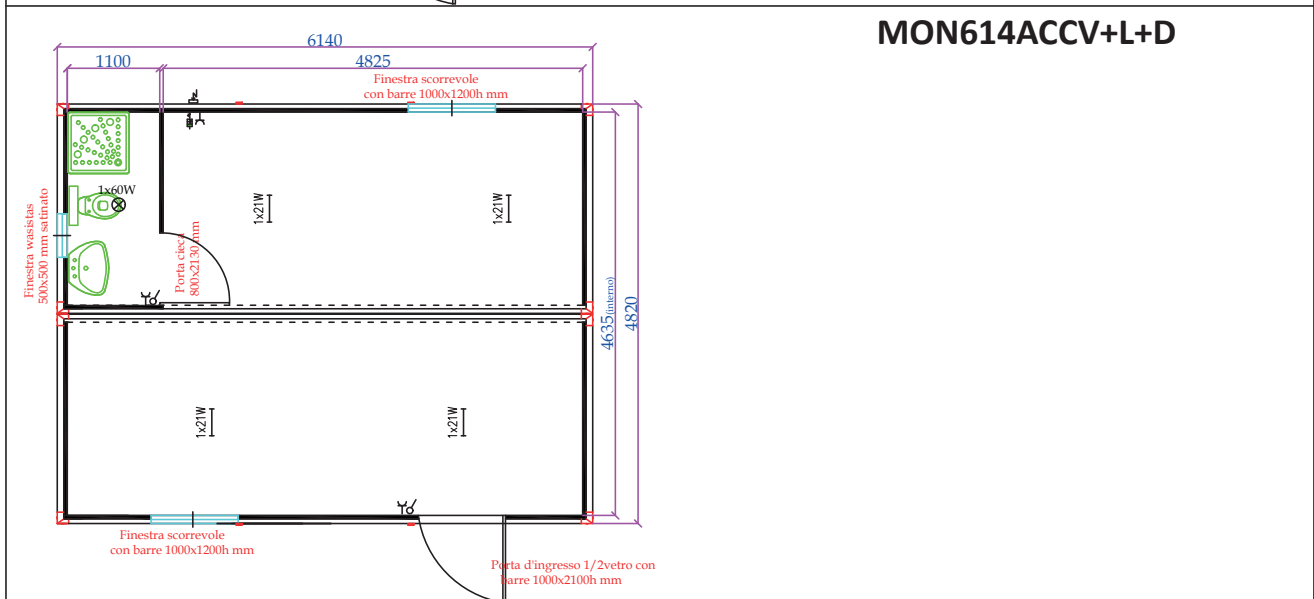

MON814ACCV+L

MON914ACCV+L

- STANDARD HEIGHT: EXTERNAL 2680MM (INTERNAL 2400MM)
- EXTRA HEIGHT: EXTERNAL 2980MM (INTERNAL 2700): PRICE +8%

JOINED: TOILET WC + SINK

- STANDARD HEIGHT: EXTERNAL 2680MM (INTERNAL 2400MM)
- EXTRA HEIGHT: EXTERNAL 2980MM (INTERNAL 2700); PRICE +8%

JOINED: TOILET WC + SINK + SHOWER + BOILER 30L

MON414ACCV+L+D

MON514ACCV+L+D

MON614ACCV+L+D

- STANDARD HEIGHT: EXTERNAL 2680MM (INTERNAL 2400MM)
- EXTRA HEIGHT: EXTERNAL 2980MM (INTERNAL 2700): PRICE +8%

JOINED: TOILET WC + SINK + SHOWER + BOILER 30L

- STANDARD HEIGHT: EXTERNAL 2680MM (INTERNAL 2400MM)
- EXTRA HEIGHT: EXTERNAL 2980MM (INTERNAL 2700); PRICE +8%

JOINED: TOILET WC + SINK + SHOWER + BOILER 30L

- STANDARD HEIGHT: EXTERNAL 2680MM (INTERNAL 2400MM)
- EXTRA HEIGHT: EXTERNAL 2980MM (INTERNAL 2700): PRICE +8%