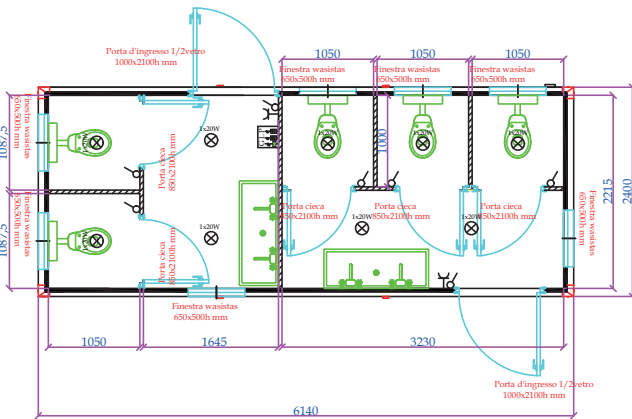

- STANDARD HEIGHT: EXTERNAL 2680MM (INTERNAL 2400MM)
- EXTRA HEIGHT: EXTERNAL 2980MM (INTERNAL 2700): PRICE +8%

MONOBLOCCHI FUORI STANDARD

- STANDARD HEIGHT: EXTERNAL 2680MM (INTERNAL 2400MM)
- EXTRA HEIGHT: EXTERNAL 2980MM (INTERNAL 2700); PRICE +8%

MONOBLOCCHI FUORI STANDARD

MONFS

MONFS2

MONFS3

MONFS4

- STANDARD HEIGHT: EXTERNAL 2680MM (INTERNAL 2400MM)
- EXTRA HEIGHT: EXTERNAL 2980MM (INTERNAL 2700): PRICE +8%

MONOBLOCCHI FUORI STANDARD

MONFS45

MONFS6

MONFS7

MONFS8

- STANDARD HEIGHT: EXTERNAL 2680MM (INTERNAL 2400MM)
- EXTRA HEIGHT: EXTERNAL 2980MM (INTERNAL 2700); PRICE +8%

MONOBLOCCHI FUORI STANDARD

MONFS9

MONFS10

- STANDARD HEIGHT: EXTERNAL 2680MM (INTERNAL 2400MM)
- EXTRA HEIGHT: EXTERNAL 2980MM (INTERNAL 2700): PRICE +8%

MONOBLOCCHI FUORI STANDARD

- STANDARD HEIGHT: EXTERNAL 2680MM (INTERNAL 2400MM)
- EXTRA HEIGHT: EXTERNAL 2980MM (INTERNAL 2700); PRICE +8%

- STANDARD HEIGHT: EXTERNAL 2680MM (INTERNAL 2400MM)
- EXTRA HEIGHT: EXTERNAL 2980MM (INTERNAL 2700): PRICE +8%