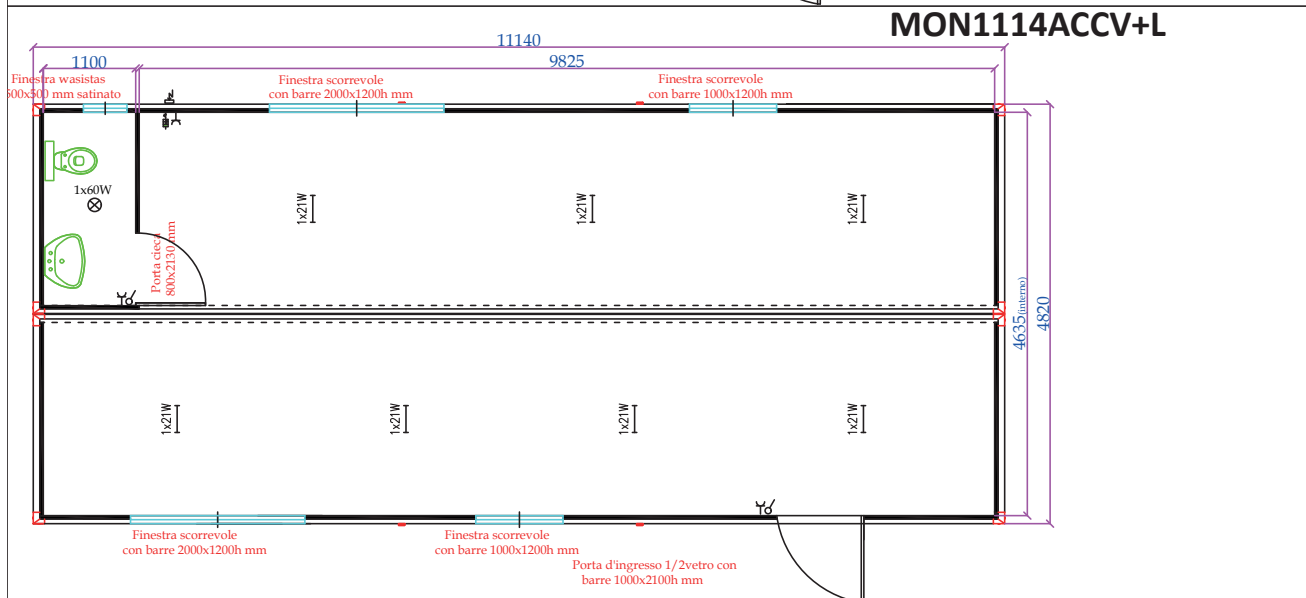

JOINED: TOILET WC + SINK

MON414ACCV+L

MON514ACCV+L

MON614ACCV+L

- STANDARD HEIGHT: EXTERNAL 2680MM (INTERNAL 2400MM)

- EXTRA HEIGHT: EXTERNAL 2980MM (INTERNAL 2700); PRICE +8%

JOINED: TOILET WC + SINK

MON714ACCV+L

MON814ACCV+L

MON914ACCV+L

- STANDARD HEIGHT: EXTERNAL 2680MM (INTERNAL 2400MM)
- EXTRA HEIGHT: EXTERNAL 2980MM (INTERNAL 2700): PRICE +8%

JOINED: TOILET WC + SINK

- STANDARD HEIGHT: EXTERNAL 2680MM (INTERNAL 2400MM)
- EXTRA HEIGHT: EXTERNAL 2980MM (INTERNAL 2700); PRICE +8%

JOINED: TOILET WC + SINK + SHOWER + BOILER 30L

MON414ACCV+L+D

MON514ACCV+L+D

MON614ACCV+L+D

- STANDARD HEIGHT: EXTERNAL 2680MM (INTERNAL 2400MM)
- EXTRA HEIGHT: EXTERNAL 2980MM (INTERNAL 2700): PRICE +8%

JOINED: TOILET WC + SINK + SHOWER + BOILER 30L

- STANDARD HEIGHT: EXTERNAL 2680MM (INTERNAL 2400MM)
- EXTRA HEIGHT: EXTERNAL 2980MM (INTERNAL 2700); PRICE +8%

JOINED: TOILET WC + SINK + SHOWER + BOILER 30L

- STANDARD HEIGHT: EXTERNAL 2680MM (INTERNAL 2400MM)
- EXTRA HEIGHT: EXTERNAL 2980MM (INTERNAL 2700): PRICE +8%