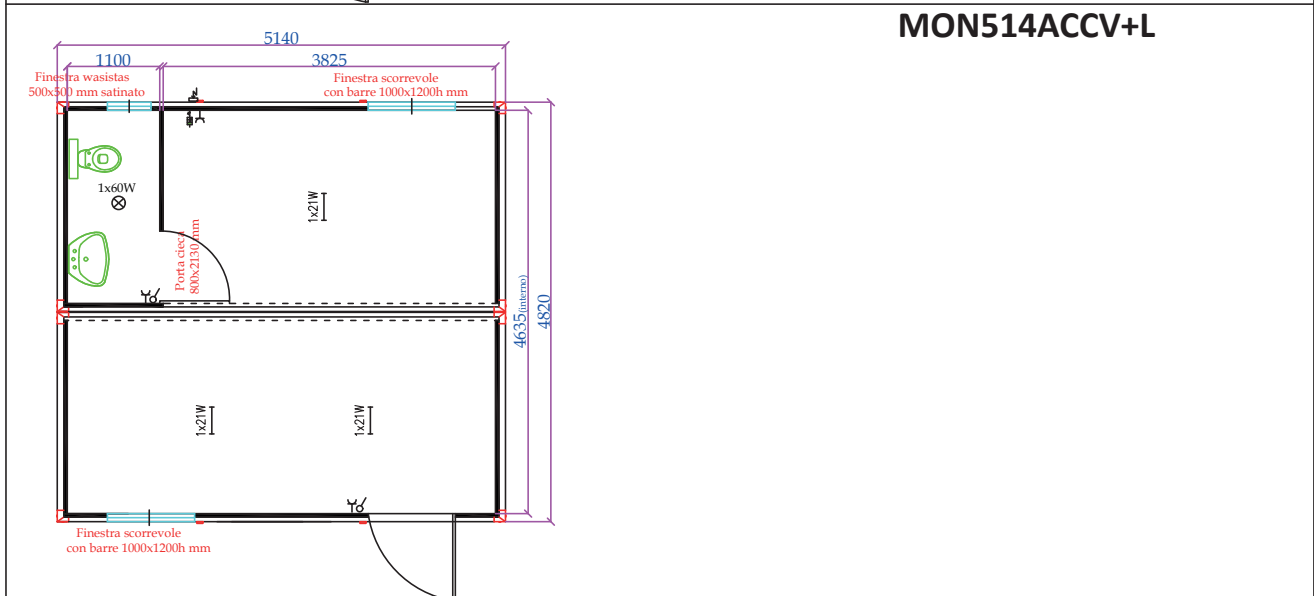

MON514ACCV+L