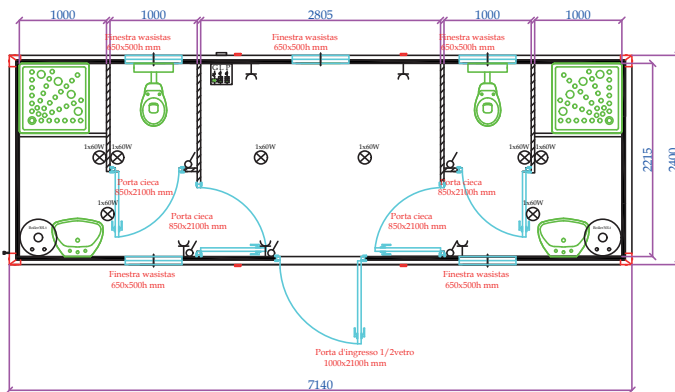

- STANDARD HEIGHT: EXTERNAL 2680MM (INTERNAL 2400MM)
- EXTRA HEIGHT: EXTERNAL 2980MM (INTERNAL 2700): PRICE +8%

MONOBLOCCHI FUORI STANDARD

- STANDARD HEIGHT: EXTERNAL 2680MM (INTERNAL 2400MM)
- EXTRA HEIGHT: EXTERNAL 2980MM (INTERNAL 2700); PRICE +8%

MONOBLOCCHI FUORI STANDARD

MONFS

MONFS2

MONFS3

MONFS4

- STANDARD HEIGHT: EXTERNAL 2680MM (INTERNAL 2400MM)
- EXTRA HEIGHT: EXTERNAL 2980MM (INTERNAL 2700): PRICE +8%

MONOBLOCCHI FUORI STANDARD

MONFS45

MONFS6

MONFS7

MONFS8

- STANDARD HEIGHT: EXTERNAL 2680MM (INTERNAL 2400MM)
- EXTRA HEIGHT: EXTERNAL 2980MM (INTERNAL 2700); PRICE +8%

MONOBLOCCHI FUORI STANDARD

MONFS9

MONFS10

- STANDARD HEIGHT: EXTERNAL 2680MM (INTERNAL 2400MM)
- EXTRA HEIGHT: EXTERNAL 2980MM (INTERNAL 2700): PRICE +8%

MONOBLOCCHI FUORI STANDARD

- STANDARD HEIGHT: EXTERNAL 2680MM (INTERNAL 2400MM)
- EXTRA HEIGHT: EXTERNAL 2980MM (INTERNAL 2700); PRICE +8%

- STANDARD HEIGHT: EXTERNAL 2680MM (INTERNAL 2400MM)
- EXTRA HEIGHT: EXTERNAL 2980MM (INTERNAL 2700): PRICE +8%