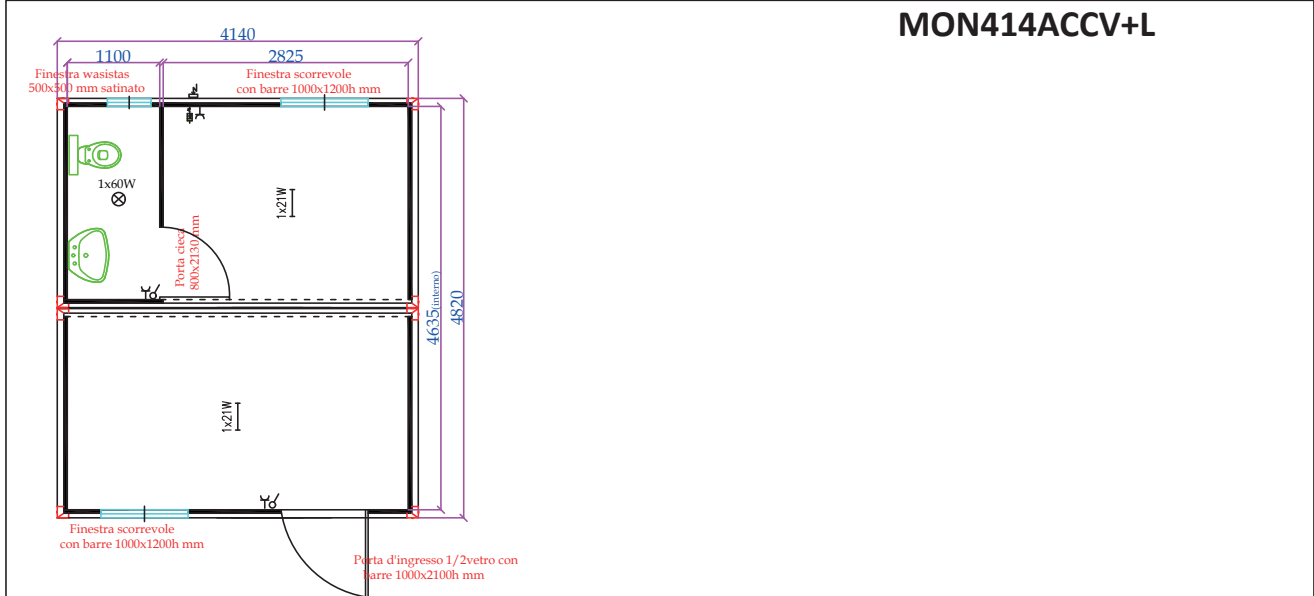

JOINED: TOILET WC + SINK

MON414ACCV+L