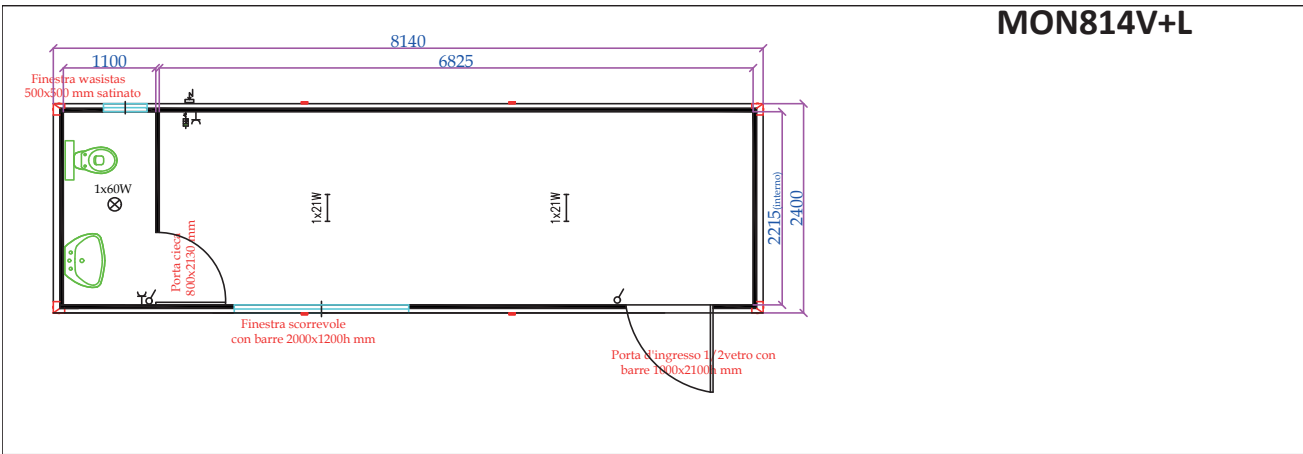

TOILET WC+SINK

MON414V+L

MON514V+L

MON614V+L

MON714V+L

- STANDARD HEIGHT: EXTERNAL 2680MM (INTERNAL 2400MM)
- EXTRA HEIGHT: EXTERNAL 2980MM (INTERNAL 2700): PRICE +8%

TOILET WC+SINK

MON814V+L