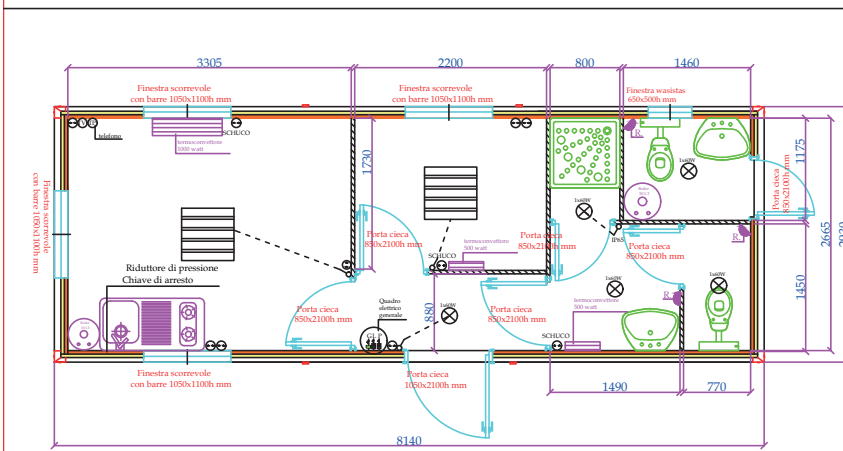

MONOBLOCCHI FUORI STANDARD

MONFS

MONFS2

MONFS3

MONFS4

- STANDARD HEIGHT: EXTERNAL 2680MM (INTERNAL 2400MM)
- EXTRA HEIGHT: EXTERNAL 2980MM (INTERNAL 2700): PRICE +8%

MONOBLOCCHI FUORI STANDARD

MONFS45

MONFS6

MONFS7

MONFS8

- STANDARD HEIGHT: EXTERNAL 2680MM (INTERNAL 2400MM)
- EXTRA HEIGHT: EXTERNAL 2980MM (INTERNAL 2700); PRICE +8%

MONOBLOCCHI FUORI STANDARD

MONFS9

MONFS10

- STANDARD HEIGHT: EXTERNAL 2680MM (INTERNAL 2400MM)
- EXTRA HEIGHT: EXTERNAL 2980MM (INTERNAL 2700): PRICE +8%

MONOBLOCCHI FUORI STANDARD

- STANDARD HEIGHT: EXTERNAL 2680MM (INTERNAL 2400MM)
- EXTRA HEIGHT: EXTERNAL 2980MM (INTERNAL 2700); PRICE +8%

- STANDARD HEIGHT: EXTERNAL 2680MM (INTERNAL 2400MM)
- EXTRA HEIGHT: EXTERNAL 2980MM (INTERNAL 2700): PRICE +8%