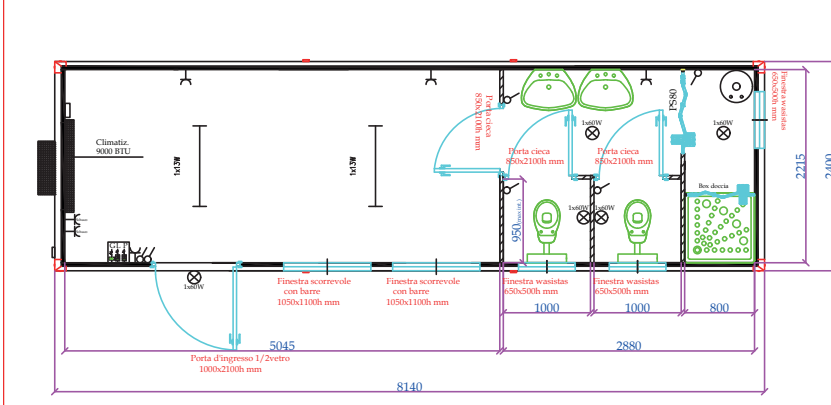

MONOBLOCCHI FUORI STANDARD

MONFS

MONFS2

MONFS3

MONFS4

- STANDARD HEIGHT: EXTERNAL 2680MM (INTERNAL 2400MM)
- EXTRA HEIGHT: EXTERNAL 2980MM (INTERNAL 2700): PRICE +8%

MONOBLOCCHI FUORI STANDARD

MONFS45

MONFS6

MONFS7

MONFS8

- STANDARD HEIGHT: EXTERNAL 2680MM (INTERNAL 2400MM)
- EXTRA HEIGHT: EXTERNAL 2980MM (INTERNAL 2700); PRICE +8%

MONOBLOCCHI FUORI STANDARD

MONFS9

MONFS10

- STANDARD HEIGHT: EXTERNAL 2680MM (INTERNAL 2400MM)
- EXTRA HEIGHT: EXTERNAL 2980MM (INTERNAL 2700): PRICE +8%

MONOBLOCCHI FUORI STANDARD

- STANDARD HEIGHT: EXTERNAL 2680MM (INTERNAL 2400MM)
- EXTRA HEIGHT: EXTERNAL 2980MM (INTERNAL 2700); PRICE +8%

- STANDARD HEIGHT: EXTERNAL 2680MM (INTERNAL 2400MM)
- EXTRA HEIGHT: EXTERNAL 2980MM (INTERNAL 2700): PRICE +8%