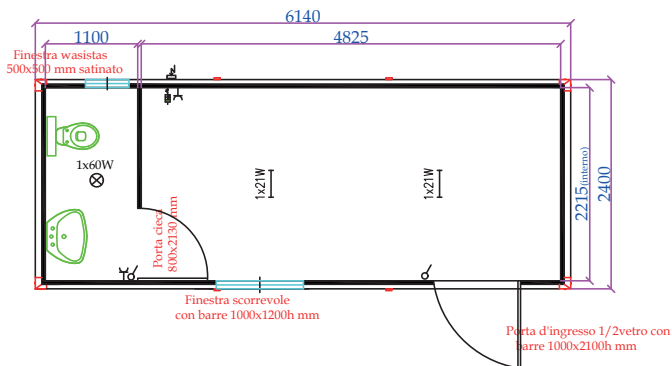

EDILMETAS can change specifics at any time, without informing the customer.

- STANDARD HEIGHT: EXTERNAL 2680MM (INTERNAL 2400MM)
 - EXTRA HEIGHT: EXTERNAL 2980MM (INTERNAL 2700): PRICE +8%

STANDARD

MON240STAN

MON914STAN

- STANDARD HEIGHT: EXTERNAL 2680MM (INTERNAL 2400MM)
- EXTRA HEIGHT: EXTERNAL 2980MM (INTERNAL 2700): PRICE +8%

STANDARD

MON1014STAN

MON1114STAN

MON1414STAN

- STANDARD HEIGHT: EXTERNAL 2680MM (INTERNAL 2400MM)
- EXTRA HEIGHT: EXTERNAL 2980MM (INTERNAL 2700); PRICE +8%

TOILET WC+SINK

MON414V+L

MON514V+L

MON614V+L

MON714V+L

- STANDARD HEIGHT: EXTERNAL 2680MM (INTERNAL 2400MM)
- EXTRA HEIGHT: EXTERNAL 2980MM (INTERNAL 2700): PRICE +8%

TOILET WC+SINK

MON814V+L

MON914V+L

MON1014V+L

MON1114V+L

- STANDARD HEIGHT: EXTERNAL 2680MM (INTERNAL 2400MM)
- EXTRA HEIGHT: EXTERNAL 2980MM (INTERNAL 2700); PRICE +8%

TOILET WC+SINK

- STANDARD HEIGHT: EXTERNAL 2680MM (INTERNAL 2400MM)
- EXTRA HEIGHT: EXTERNAL 2980MM (INTERNAL 2700): PRICE +8%