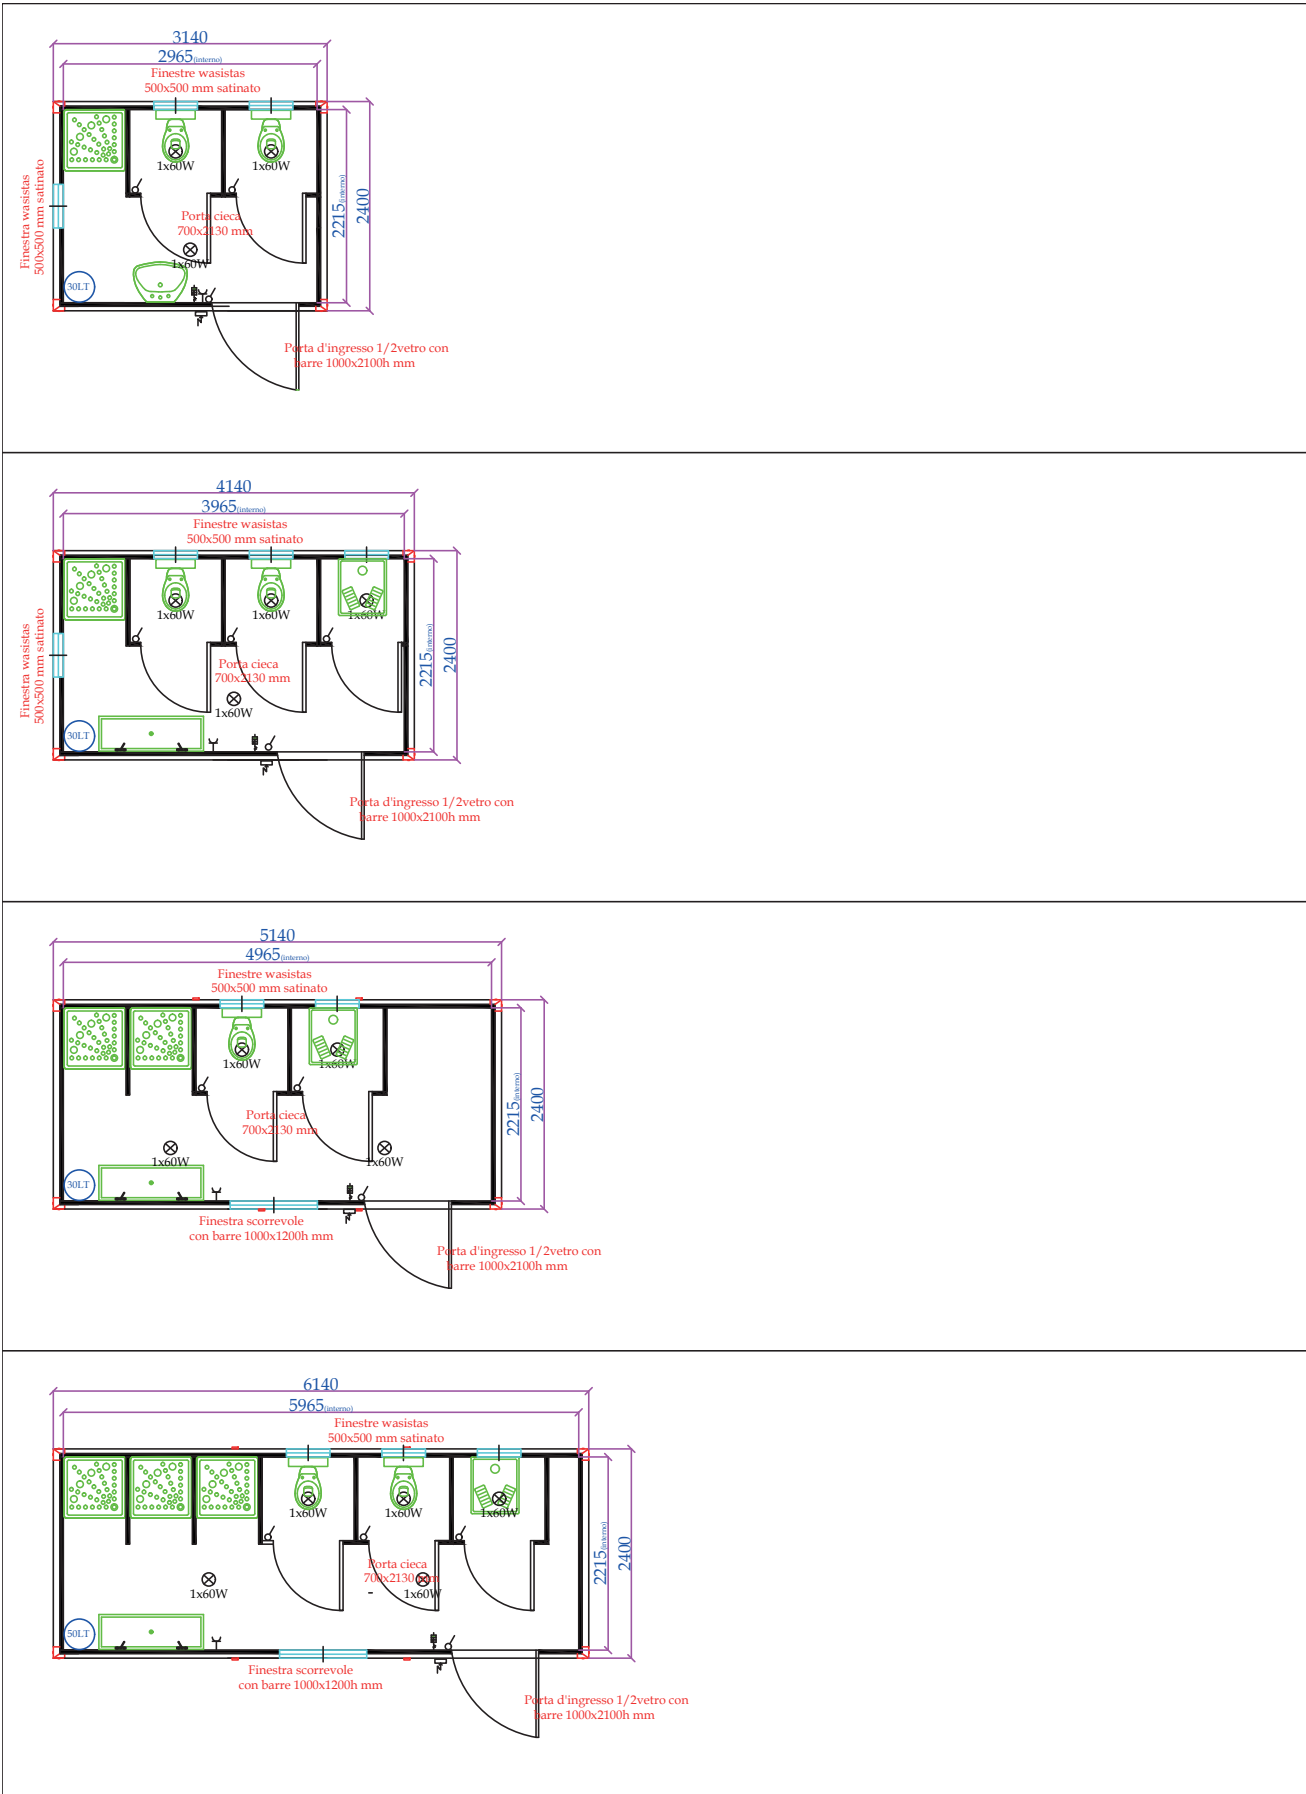

MONOBLOCCHI FUORI STANDARD

- STANDARD HEIGHT: EXTERNAL 2680MM (INTERNAL 2400MM)
- EXTRA HEIGHT: EXTERNAL 2980MM (INTERNAL 2700); PRICE +8%