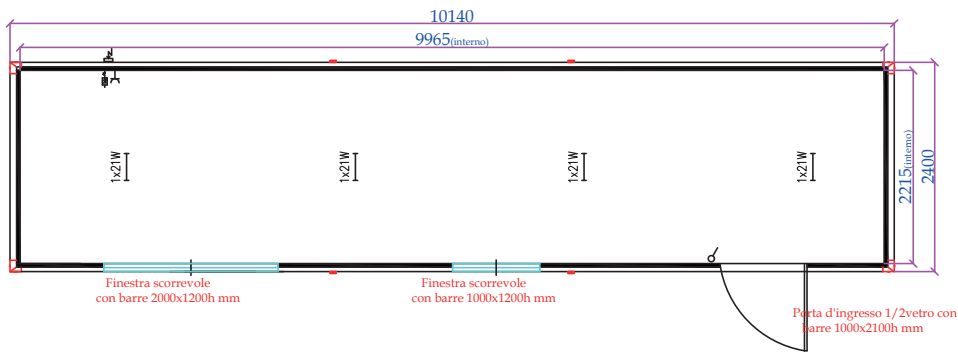

EDILMETAS can change specifics at any time, without informing the customer.

- STANDARD HEIGHT: EXTERNAL 2680MM (INTERNAL 2400MM)
 - EXTRA HEIGHT: EXTERNAL 2980MM (INTERNAL 2700): PRICE +8%

STANDARD

MON240STAN

MON314STAN

MON414STAN

MON514STAN

- STANDARD HEIGHT: EXTERNAL 2680MM (INTERNAL 2400MM)
- EXTRA HEIGHT: EXTERNAL 2980MM (INTERNAL 2700); PRICE +8%

STANDARD

MON614STAN

MON714STAN

MON814STAN

MON914STAN

- STANDARD HEIGHT: EXTERNAL 2680MM (INTERNAL 2400MM)
- EXTRA HEIGHT: EXTERNAL 2980MM (INTERNAL 2700): PRICE +8%

STANDARD

MON1014STAN

MON1114STAN

MON1414STAN

- STANDARD HEIGHT: EXTERNAL 2680MM (INTERNAL 2400MM)
- EXTRA HEIGHT: EXTERNAL 2980MM (INTERNAL 2700); PRICE +8%

TOILET WC+SINK

MON414V+L

MON514V+L

MON614V+L

MON714V+L

- STANDARD HEIGHT: EXTERNAL 2680MM (INTERNAL 2400MM)
- EXTRA HEIGHT: EXTERNAL 2980MM (INTERNAL 2700): PRICE +8%

TOILET WC+SINK

MON814V+L