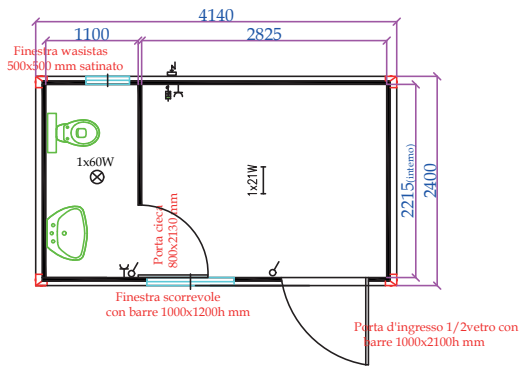

MON314STAN

MON414STAN

MON514STAN

- STANDARD HEIGHT: EXTERNAL 2680MM (INTERNAL 2400MM)
- EXTRA HEIGHT: EXTERNAL 2980MM (INTERNAL 2700); PRICE +8%

STANDARD

MON614STAN

MON714STAN

MON814STAN

MON914STAN

- STANDARD HEIGHT: EXTERNAL 2680MM (INTERNAL 2400MM)
- EXTRA HEIGHT: EXTERNAL 2980MM (INTERNAL 2700): PRICE +8%

STANDARD

MON1014STAN

MON1114STAN

MON1414STAN

- STANDARD HEIGHT: EXTERNAL 2680MM (INTERNAL 2400MM)
- EXTRA HEIGHT: EXTERNAL 2980MM (INTERNAL 2700); PRICE +8%

TOILET WC+SINK

MON414V+L

MON514V+L

MON614V+L

MON714V+L

- STANDARD HEIGHT: EXTERNAL 2680MM (INTERNAL 2400MM)
- EXTRA HEIGHT: EXTERNAL 2980MM (INTERNAL 2700): PRICE +8%

TOILET WC+SINK

MON814V+L

MON914V+L

MON1014V+L

MON1114V+L

- STANDARD HEIGHT: EXTERNAL 2680MM (INTERNAL 2400MM)
- EXTRA HEIGHT: EXTERNAL 2980MM (INTERNAL 2700); PRICE +8%

TOILET WC+SINK

- STANDARD HEIGHT: EXTERNAL 2680MM (INTERNAL 2400MM)
- EXTRA HEIGHT: EXTERNAL 2980MM (INTERNAL 2700): PRICE +8%