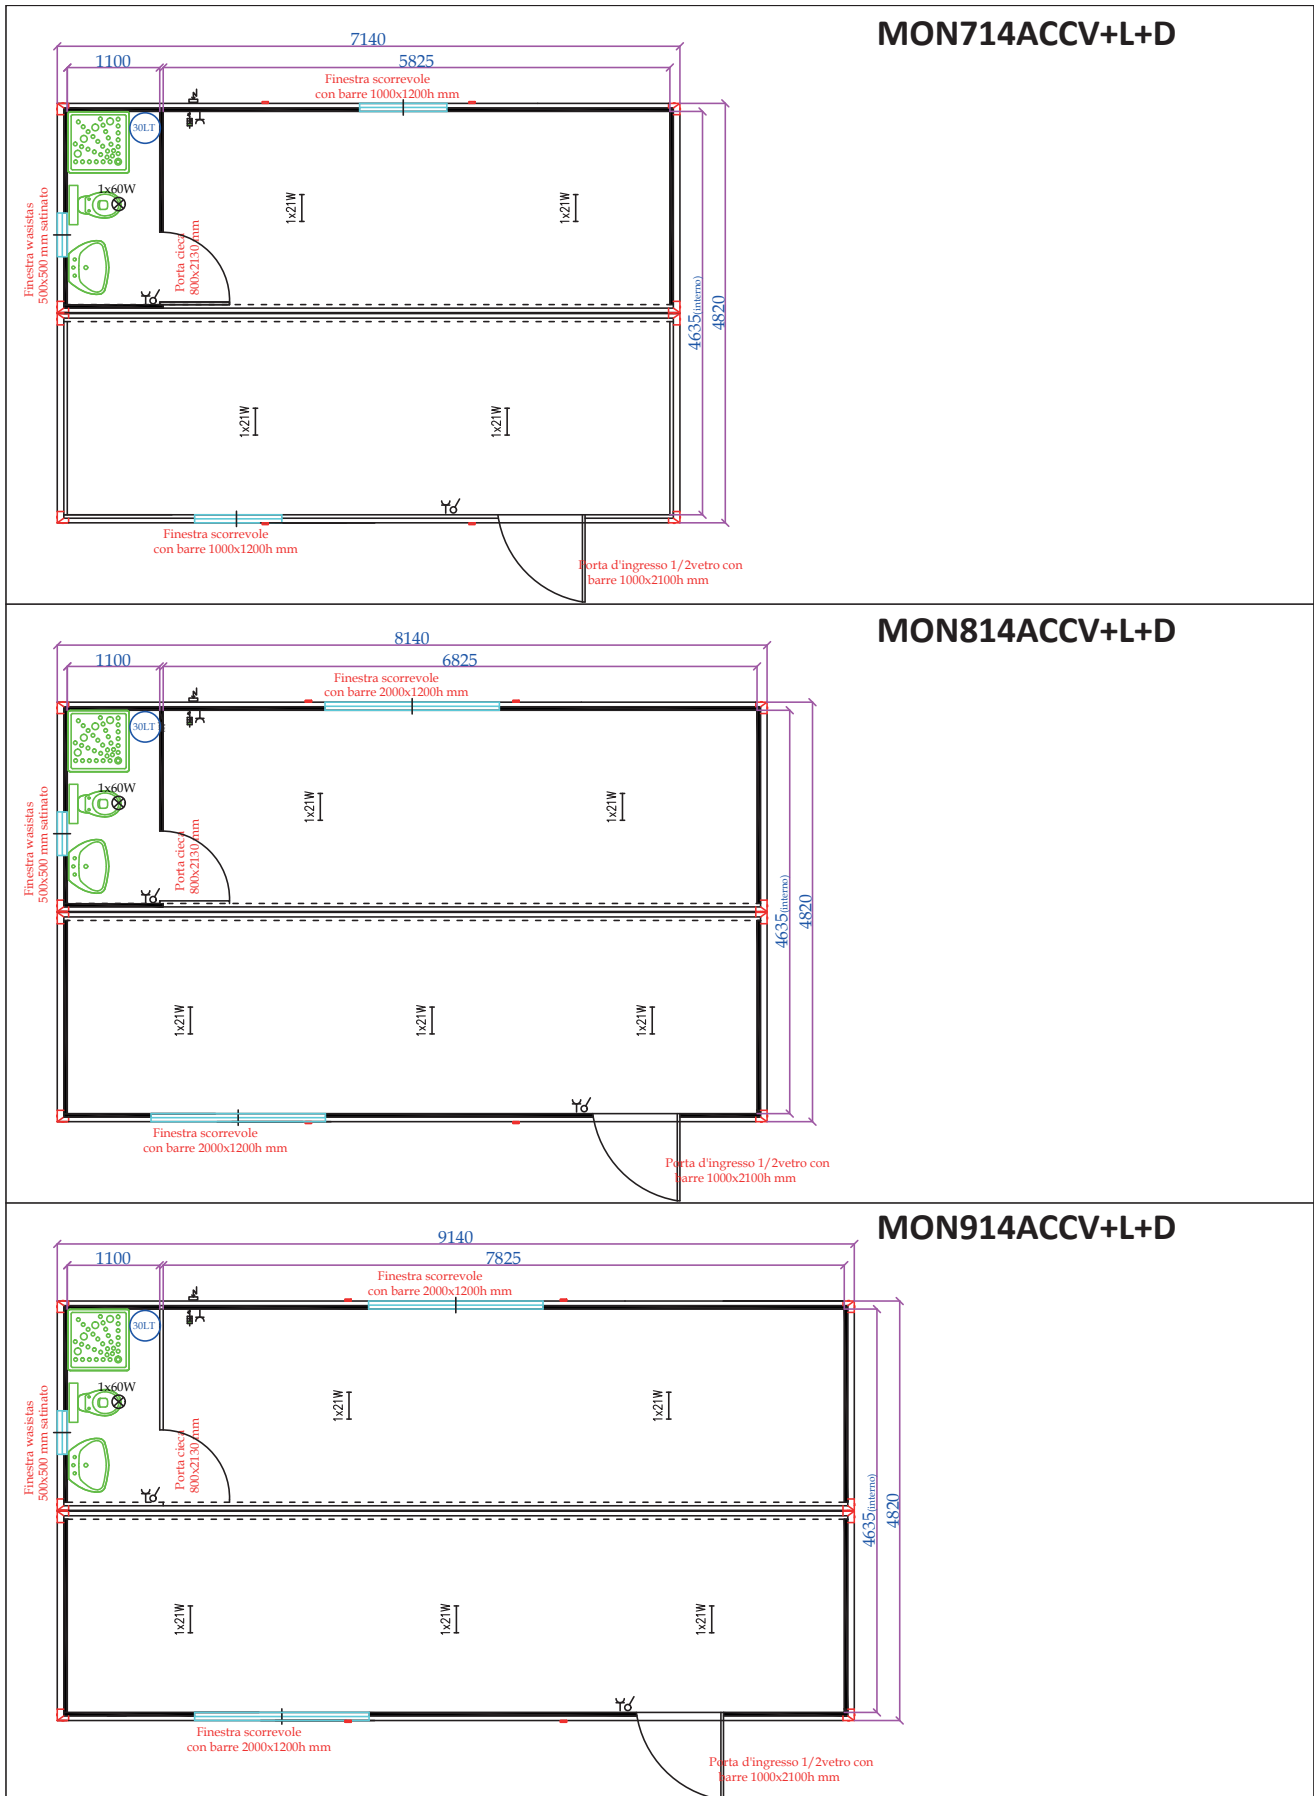

MON814ACCV+L

MON914ACCV+L

- STANDARD HEIGHT: EXTERNAL 2680MM (INTERNAL 2400MM)
- EXTRA HEIGHT: EXTERNAL 2980MM (INTERNAL 2700): PRICE +8%

JOINED: TOILET WC + SINK

- STANDARD HEIGHT: EXTERNAL 2680MM (INTERNAL 2400MM)
- EXTRA HEIGHT: EXTERNAL 2980MM (INTERNAL 2700); PRICE +8%

JOINED: TOILET WC + SINK + SHOWER + BOILER 30L

MON414ACCV+L+D

MON514ACCV+L+D

MON614ACCV+L+D

- STANDARD HEIGHT: EXTERNAL 2680MM (INTERNAL 2400MM)
- EXTRA HEIGHT: EXTERNAL 2980MM (INTERNAL 2700): PRICE +8%

JOINED: TOILET WC + SINK + SHOWER + BOILER 30L

- STANDARD HEIGHT: EXTERNAL 2680MM (INTERNAL 2400MM)
- EXTRA HEIGHT: EXTERNAL 2980MM (INTERNAL 2700); PRICE +8%

JOINED: TOILET WC + SINK + SHOWER + BOILER 30L

- STANDARD HEIGHT: EXTERNAL 2680MM (INTERNAL 2400MM)
- EXTRA HEIGHT: EXTERNAL 2980MM (INTERNAL 2700): PRICE +8%