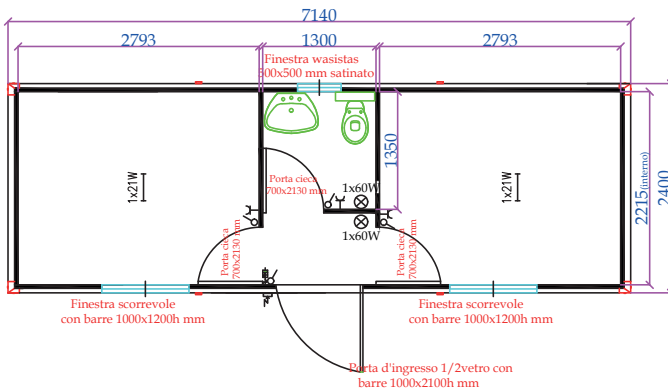

TOILET WC + SINK + SHOWER + BOILER 30L

MON414V+L+D

MON514V+L+D

MON614V+L+D

MON714STAN

- STANDARD HEIGHT: EXTERNAL 2680MM (INTERNAL 2400MM)
- EXTRA HEIGHT: EXTERNAL 2980MM (INTERNAL 2700); PRICE +8%

TOILET WC + SINK + SHOWER + BOILER 30L

- STANDARD HEIGHT: EXTERNAL 2680MM (INTERNAL 2400MM)
- EXTRA HEIGHT: EXTERNAL 2980MM (INTERNAL 2700): PRICE +8%

TOILET WC + SINK + SHOWER + BOILER 30L

- STANDARD HEIGHT: EXTERNAL 2680MM (INTERNAL 2400MM)
- EXTRA HEIGHT: EXTERNAL 2980MM (INTERNAL 2700); PRICE +8%

TOILET WC + SINK + SHOWER + BOILER 30L

MON614V+LCENTR

MON714V+LCENTR

MON814V+LCENTR

MON914V+LCENTR

- STANDARD HEIGHT: EXTERNAL 2680MM (INTERNAL 2400MM)
- EXTRA HEIGHT: EXTERNAL 2980MM (INTERNAL 2700): PRICE +8%

TOILET WC + SINK + SHOWER + BOILER 30L

- STANDARD HEIGHT: EXTERNAL 2680MM (INTERNAL 2400MM)
- EXTRA HEIGHT: EXTERNAL 2980MM (INTERNAL 2700); PRICE +8%

TOILET WC + SINK + SHOWER + BOILER 30L

MON614V+L+DCENTR