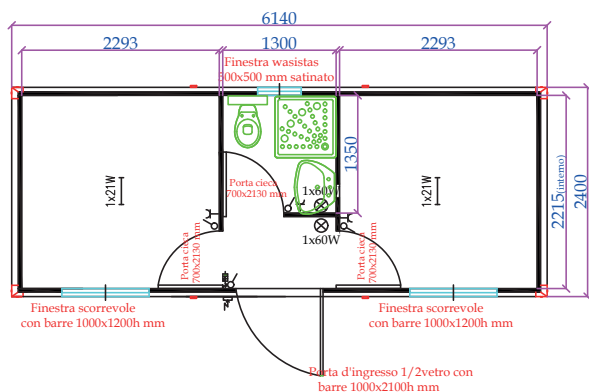

- STANDARD HEIGHT: EXTERNAL 2680MM (INTERNAL 2400MM)
- EXTRA HEIGHT: EXTERNAL 2980MM (INTERNAL 2700): PRICE +8%

TOILET WC + SINK + SHOWER + BOILER 30L

- STANDARD HEIGHT: EXTERNAL 2680MM (INTERNAL 2400MM)
- EXTRA HEIGHT: EXTERNAL 2980MM (INTERNAL 2700); PRICE +8%

TOILET WC + SINK + SHOWER + BOILER 30L

MON614V+LCENTR

MON714V+LCENTR

MON814V+LCENTR

MON914V+LCENTR

- STANDARD HEIGHT: EXTERNAL 2680MM (INTERNAL 2400MM)
- EXTRA HEIGHT: EXTERNAL 2980MM (INTERNAL 2700): PRICE +8%

TOILET WC + SINK + SHOWER + BOILER 30L

- STANDARD HEIGHT: EXTERNAL 2680MM (INTERNAL 2400MM)
- EXTRA HEIGHT: EXTERNAL 2980MM (INTERNAL 2700); PRICE +8%

TOILET WC + SINK + SHOWER + BOILER 30L

MON614V+L+DCENTR

MON714V+L+DCENTR

MON814V+L+DCENTR

MON914V+L+DCENTR

- STANDARD HEIGHT: EXTERNAL 2680MM (INTERNAL 2400MM)
- EXTRA HEIGHT: EXTERNAL 2980MM (INTERNAL 2700): PRICE +8%

TOILET WC + SINK + SHOWER + BOILER 30L

- STANDARD HEIGHT: EXTERNAL 2680MM (INTERNAL 2400MM)
- EXTRA HEIGHT: EXTERNAL 2980MM (INTERNAL 2700); PRICE +8%