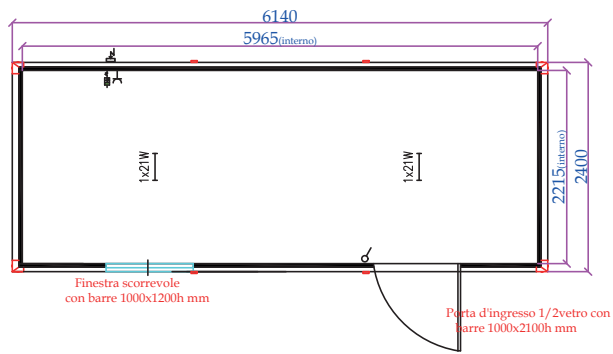

EDILMETAS can change specifics at any time, without informing the customer.

- STANDARD HEIGHT: EXTERNAL 2680MM (INTERNAL 2400MM)
 - EXTRA HEIGHT: EXTERNAL 2980MM (INTERNAL 2700): PRICE +8%

STANDARD

MON240STAN

MON314STAN

MON414STAN

MON514STAN

- STANDARD HEIGHT: EXTERNAL 2680MM (INTERNAL 2400MM)
- EXTRA HEIGHT: EXTERNAL 2980MM (INTERNAL 2700); PRICE +8%

STANDARD

MON614STAN

MON714STAN

MON814STAN

MON914STAN

- STANDARD HEIGHT: EXTERNAL 2680MM (INTERNAL 2400MM)
- EXTRA HEIGHT: EXTERNAL 2980MM (INTERNAL 2700): PRICE +8%

STANDARD

MON1014STAN

MON1114STAN

MON1414STAN

- STANDARD HEIGHT: EXTERNAL 2680MM (INTERNAL 2400MM)
- EXTRA HEIGHT: EXTERNAL 2980MM (INTERNAL 2700); PRICE +8%

TOILET WC+SINK

MON414V+L

MON514V+L

MON614V+L

MON714V+L

- STANDARD HEIGHT: EXTERNAL 2680MM (INTERNAL 2400MM)
- EXTRA HEIGHT: EXTERNAL 2980MM (INTERNAL 2700): PRICE +8%

TOILET WC+SINK

MON814V+L