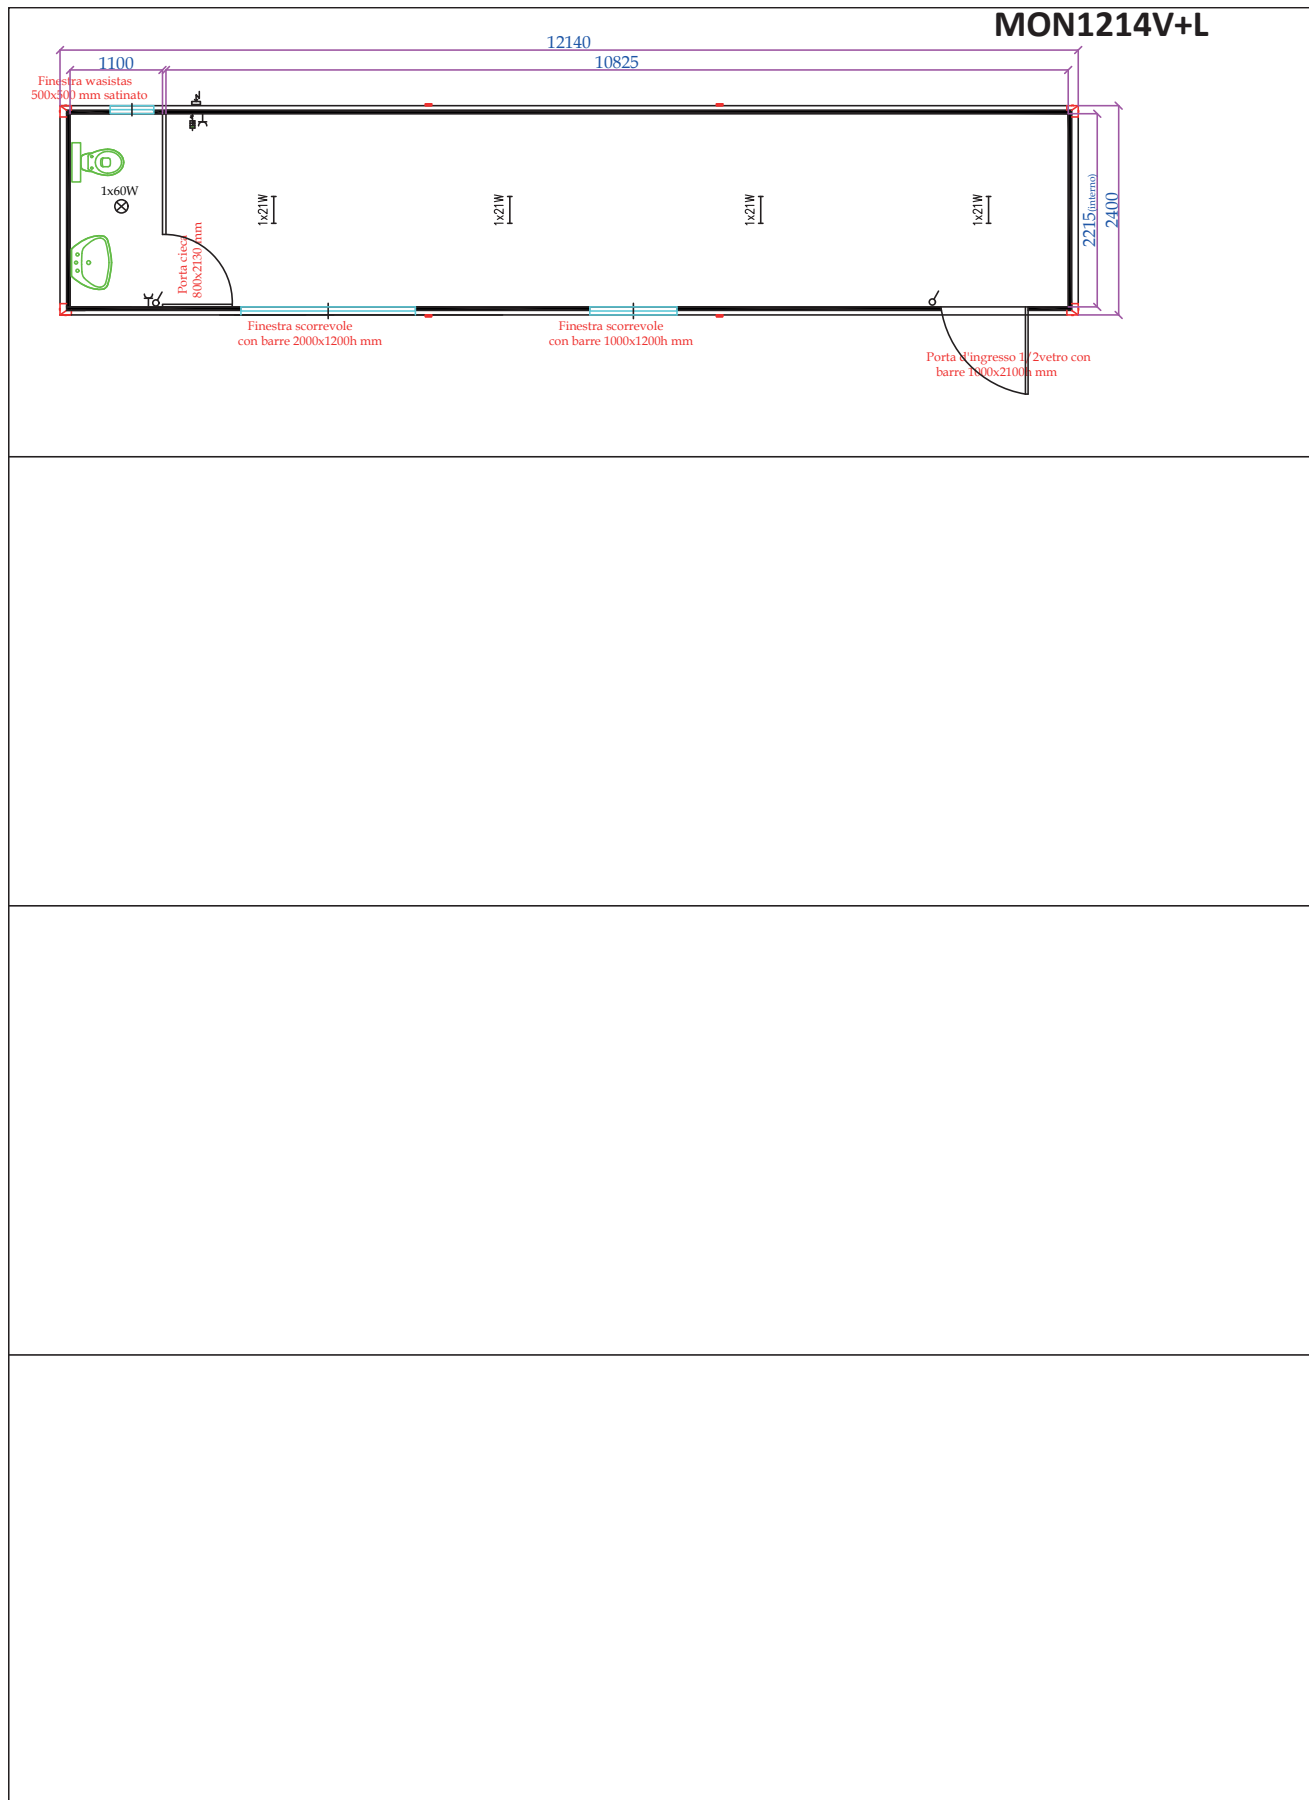

MON914V+L

MON1014V+L

MON1114V+L

- STANDARD HEIGHT: EXTERNAL 2680MM (INTERNAL 2400MM)
- EXTRA HEIGHT: EXTERNAL 2980MM (INTERNAL 2700); PRICE +8%

TOILET WC+SINK

- STANDARD HEIGHT: EXTERNAL 2680MM (INTERNAL 2400MM)
- EXTRA HEIGHT: EXTERNAL 2980MM (INTERNAL 2700): PRICE +8%