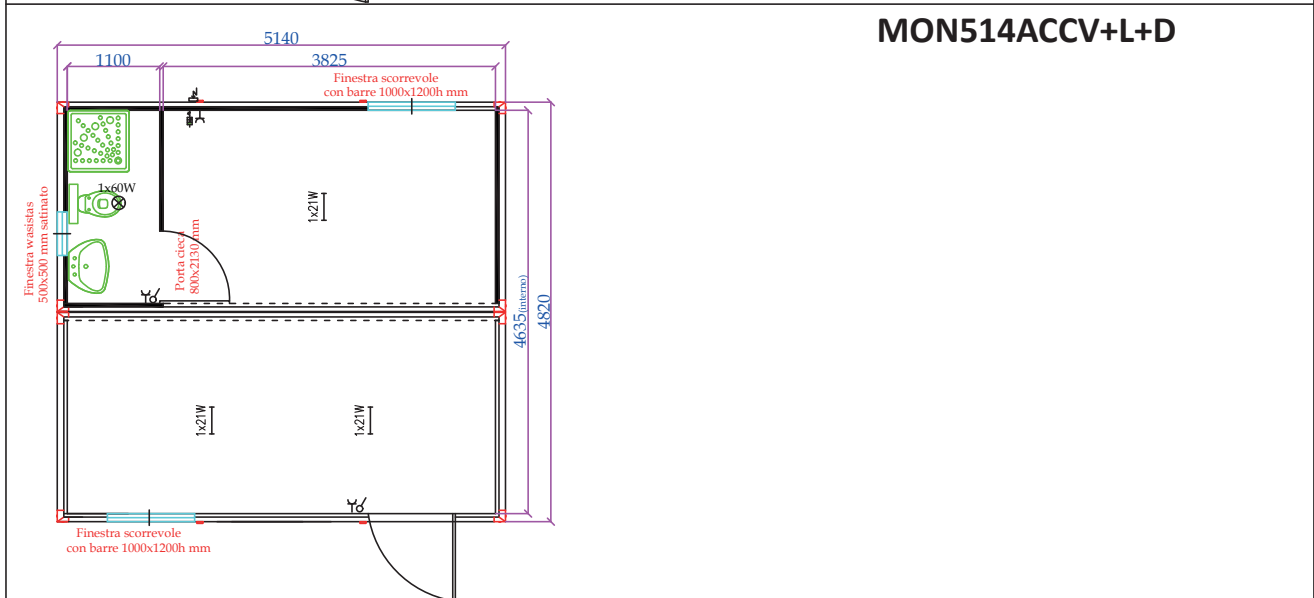

MON814ACCV+L

MON914ACCV+L

- STANDARD HEIGHT: EXTERNAL 2680MM (INTERNAL 2400MM)
- EXTRA HEIGHT: EXTERNAL 2980MM (INTERNAL 2700): PRICE +8%

JOINED: TOILET WC + SINK

- STANDARD HEIGHT: EXTERNAL 2680MM (INTERNAL 2400MM)
- EXTRA HEIGHT: EXTERNAL 2980MM (INTERNAL 2700); PRICE +8%

JOINED: TOILET WC + SINK + SHOWER + BOILER 30L

MON414ACCV+L+D

MON514ACCV+L+D

MON614ACCV+L+D

- STANDARD HEIGHT: EXTERNAL 2680MM (INTERNAL 2400MM)
- EXTRA HEIGHT: EXTERNAL 2980MM (INTERNAL 2700): PRICE +8%

JOINED: TOILET WC + SINK + SHOWER + BOILER 30L