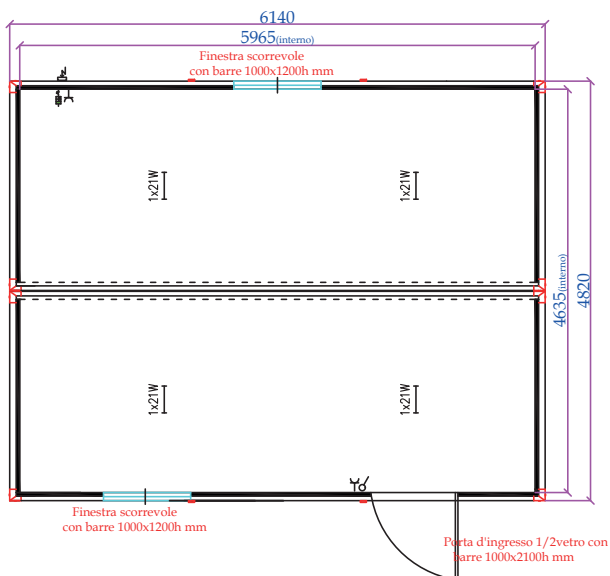

TOILET WC + SINK + SHOWER + BOILER 30L

- STANDARD HEIGHT: EXTERNAL 2680MM (INTERNAL 2400MM)
- EXTRA HEIGHT: EXTERNAL 2980MM (INTERNAL 2700); PRICE +8%

TOILET WC + SINK + SHOWER + BOILER 30L

MON614V+L+DCENTR

MON714V+L+DCENTR

MON814V+L+DCENTR

MON914V+L+DCENTR

- STANDARD HEIGHT: EXTERNAL 2680MM (INTERNAL 2400MM)
- EXTRA HEIGHT: EXTERNAL 2980MM (INTERNAL 2700): PRICE +8%

TOILET WC + SINK + SHOWER + BOILER 30L

- STANDARD HEIGHT: EXTERNAL 2680MM (INTERNAL 2400MM)
- EXTRA HEIGHT: EXTERNAL 2980MM (INTERNAL 2700); PRICE +8%

JOINED: STANDARD

MON414ACCSTAN

MON514ACCSTAN

MON614ACCSTAN

- STANDARD HEIGHT: EXTERNAL 2680MM (INTERNAL 2400MM)
- EXTRA HEIGHT: EXTERNAL 2980MM (INTERNAL 2700): PRICE +8%

JOINED: STANDARD

MON714ACSTAN

MON814ACSTAN

MON914ACSTAN

- STANDARD HEIGHT: EXTERNAL 2680MM (INTERNAL 2400MM)
- EXTRA HEIGHT: EXTERNAL 2980MM (INTERNAL 2700); PRICE +8%

JOINED: STANDARD

- STANDARD HEIGHT: EXTERNAL 2680MM (INTERNAL 2400MM)
- EXTRA HEIGHT: EXTERNAL 2980MM (INTERNAL 2700): PRICE +8%