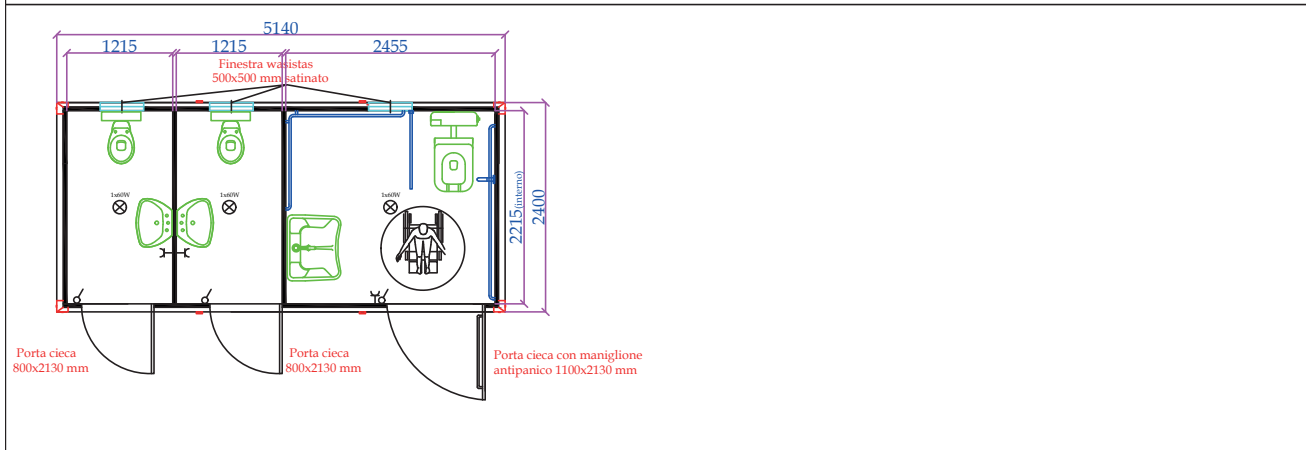

MON814ACCV+L

MON914ACCV+L

- STANDARD HEIGHT: EXTERNAL 2680MM (INTERNAL 2400MM)
- EXTRA HEIGHT: EXTERNAL 2980MM (INTERNAL 2700): PRICE +8%

JOINED: TOILET WC + SINK

- STANDARD HEIGHT: EXTERNAL 2680MM (INTERNAL 2400MM)
- EXTRA HEIGHT: EXTERNAL 2980MM (INTERNAL 2700); PRICE +8%

JOINED: TOILET WC + SINK + SHOWER + BOILER 30L

MON414ACCV+L+D

MON514ACCV+L+D

MON614ACCV+L+D

- STANDARD HEIGHT: EXTERNAL 2680MM (INTERNAL 2400MM)
- EXTRA HEIGHT: EXTERNAL 2980MM (INTERNAL 2700): PRICE +8%

JOINED: TOILET WC + SINK + SHOWER + BOILER 30L

- STANDARD HEIGHT: EXTERNAL 2680MM (INTERNAL 2400MM)
- EXTRA HEIGHT: EXTERNAL 2980MM (INTERNAL 2700); PRICE +8%

JOINED: TOILET WC + SINK + SHOWER + BOILER 30L

- STANDARD HEIGHT: EXTERNAL 2680MM (INTERNAL 2400MM)
- EXTRA HEIGHT: EXTERNAL 2980MM (INTERNAL 2700): PRICE +8%