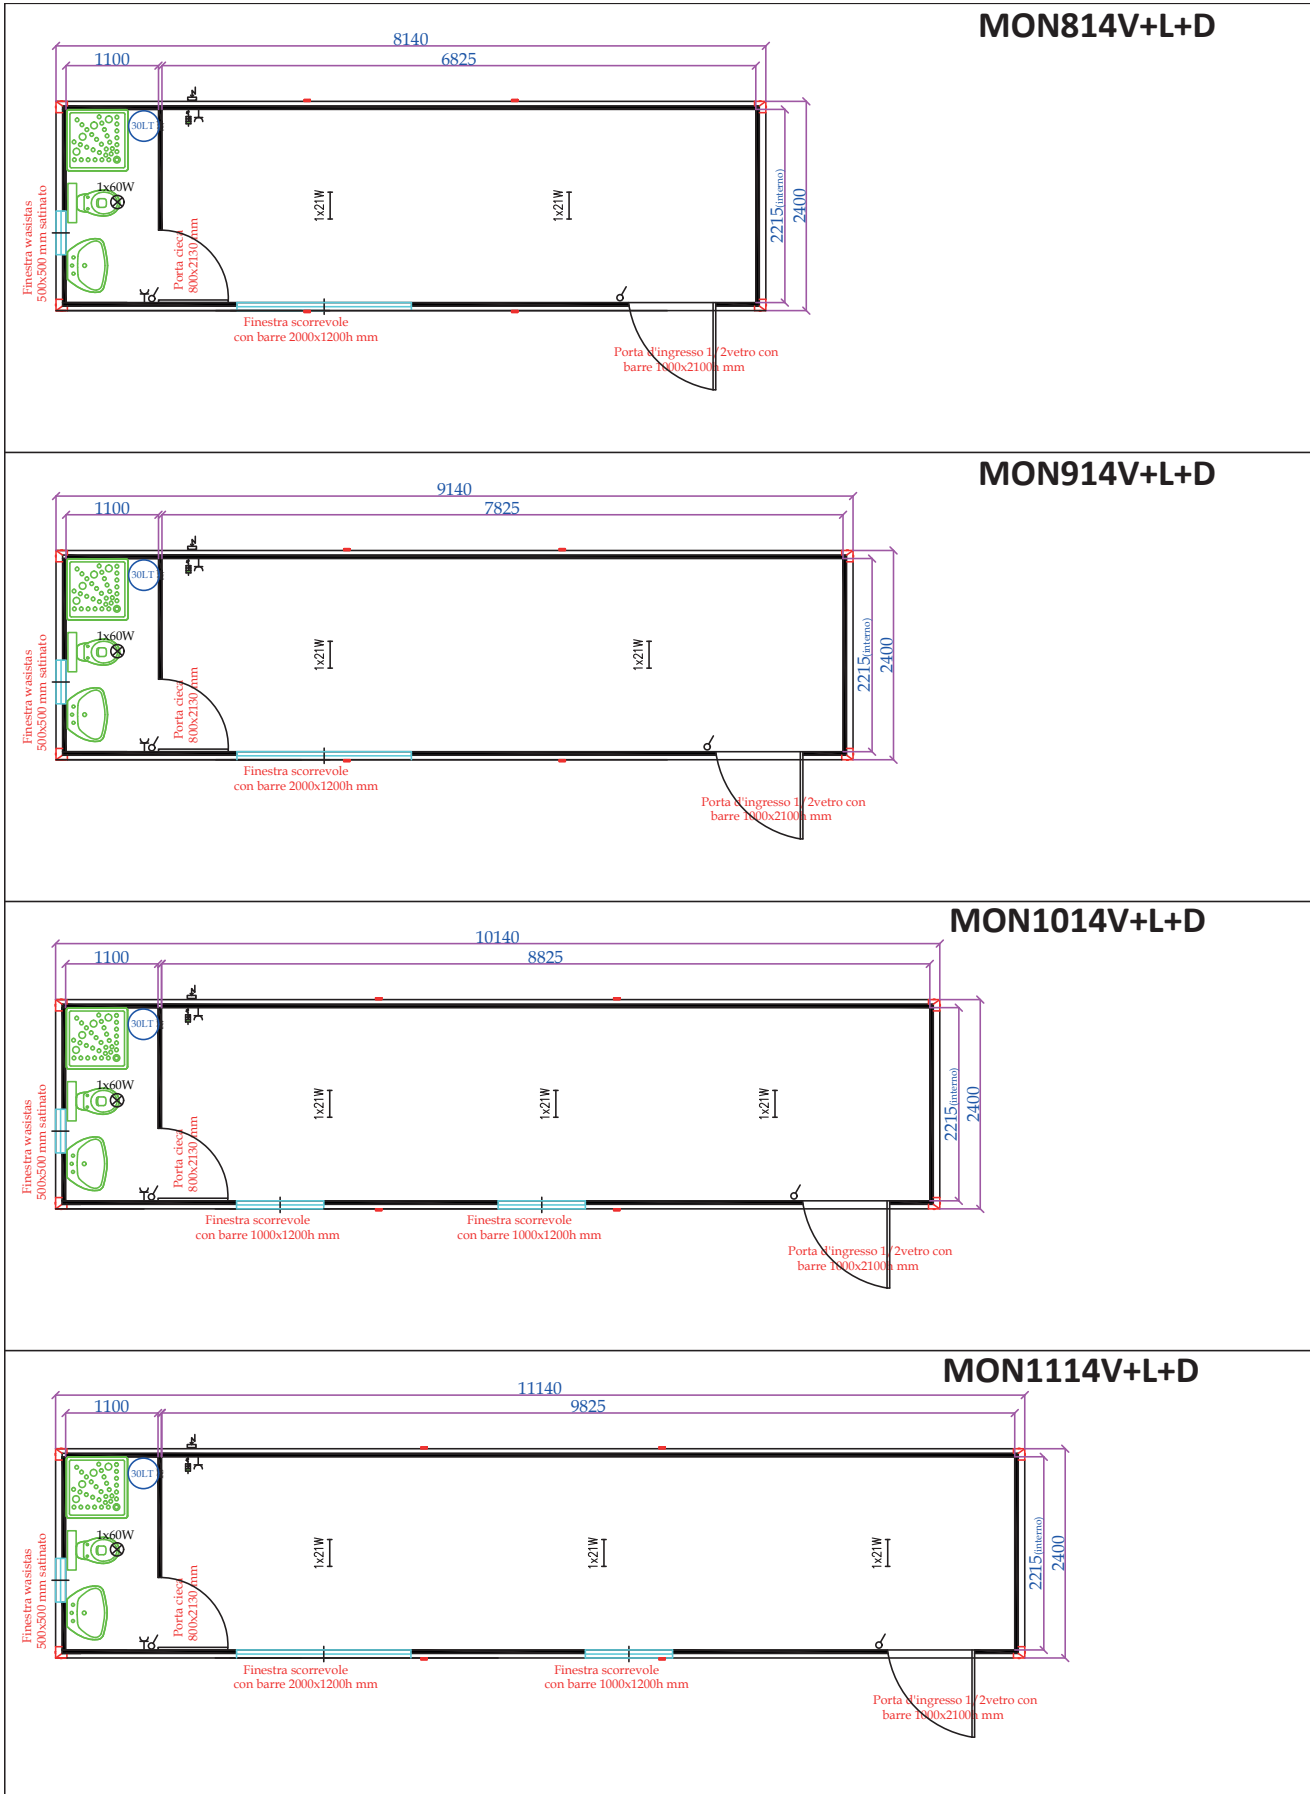

1.2 General Information

Structure:	The frames are made of galvanized pre-painted steel RAL 9002 (Thickness 1,5 mm), from galvanized coils (standard: UNI 5753-75);
Base:	The base frame is made of galvanized pre-painted steel RAL 9002 (Thickness 1,5 mm); with a galvanized steel sheet (thickness 0,6 mm). Over the slab, a 18mm thick wood panel and an overlay PVC floor 2mm thick (waterproof).
Walls and Partitions	PUR insulated sandwich panels (thickness 40 mm), supporting steel structure thickness 0,4 mm according to UNI EN 10169, with PUR insulation D=38-40 Kg/mc Transmittance U=0,55 W/mqK.
Roof	PUR insulated sandwich panels (thickness 30 or 40 mm*), Supporting steel structure thickness 0,4 mm according to UNI EN 10169, with PUR insulation D=38-40 Kg/mc. Upon which, a corrugated galvanized steel sheet h=55 mm is laid.
Doors, Windows and Fixtures	Aluminium frame (white RAL 9010) complete of hardware and all use accessories. Glazing (thickness 4 mm), protection bars, handles and locks. - Standard door dim. 1.050xh2.100 mm (890xh2.060 mm); - Double sliding window dim. 1.050xh1.100 mm - hopper Window dim. 6500x450 mm* Other windows and fixtures* (uPVC; Timber-Aluminium Clad)

MON914V+L

MON1014V+L

MON1114V+L

- STANDARD HEIGHT: EXTERNAL 2680MM (INTERNAL 2400MM)
- EXTRA HEIGHT: EXTERNAL 2980MM (INTERNAL 2700); PRICE +8%

TOILET WC+SINK

- STANDARD HEIGHT: EXTERNAL 2680MM (INTERNAL 2400MM)
- EXTRA HEIGHT: EXTERNAL 2980MM (INTERNAL 2700): PRICE +8%

TOILET WC + SINK + SHOWER + BOILER 30L

MON414V+L+D

MON514V+L+D

MON614V+L+D

MON714STAN

- STANDARD HEIGHT: EXTERNAL 2680MM (INTERNAL 2400MM)
- EXTRA HEIGHT: EXTERNAL 2980MM (INTERNAL 2700); PRICE +8%

TOILET WC + SINK + SHOWER + BOILER 30L

- STANDARD HEIGHT: EXTERNAL 2680MM (INTERNAL 2400MM)
- EXTRA HEIGHT: EXTERNAL 2980MM (INTERNAL 2700): PRICE +8%

TOILET WC + SINK + SHOWER + BOILER 30L

- STANDARD HEIGHT: EXTERNAL 2680MM (INTERNAL 2400MM)
- EXTRA HEIGHT: EXTERNAL 2980MM (INTERNAL 2700); PRICE +8%