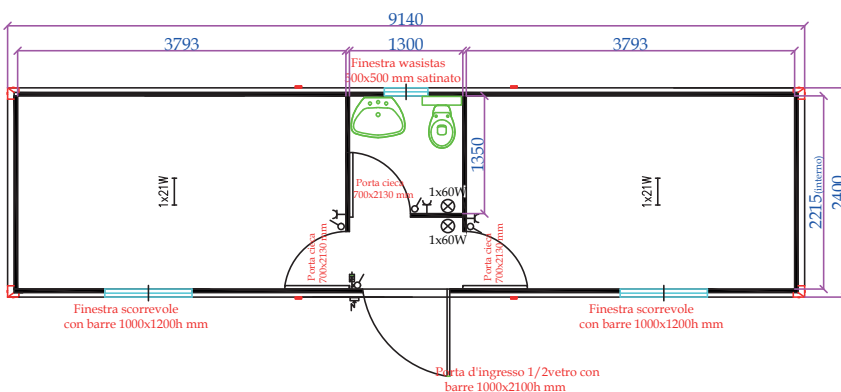

- STANDARD HEIGHT: EXTERNAL 2680MM (INTERNAL 2400MM)
- EXTRA HEIGHT: EXTERNAL 2980MM (INTERNAL 2700): PRICE +8%

TOILET WC + SINK + SHOWER + BOILER 30L

- STANDARD HEIGHT: EXTERNAL 2680MM (INTERNAL 2400MM)
- EXTRA HEIGHT: EXTERNAL 2980MM (INTERNAL 2700); PRICE +8%

TOILET WC + SINK + SHOWER + BOILER 30L

MON614V+LCENTR

MON714V+LCENTR

MON814V+LCENTR

MON914V+LCENTR

- STANDARD HEIGHT: EXTERNAL 2680MM (INTERNAL 2400MM)
- EXTRA HEIGHT: EXTERNAL 2980MM (INTERNAL 2700): PRICE +8%

TOILET WC + SINK + SHOWER + BOILER 30L

- STANDARD HEIGHT: EXTERNAL 2680MM (INTERNAL 2400MM)
- EXTRA HEIGHT: EXTERNAL 2980MM (INTERNAL 2700); PRICE +8%

TOILET WC + SINK + SHOWER + BOILER 30L

MON614V+L+DCENTR

MON714V+L+DCENTR

MON814V+L+DCENTR

MON914V+L+DCENTR

- STANDARD HEIGHT: EXTERNAL 2680MM (INTERNAL 2400MM)
- EXTRA HEIGHT: EXTERNAL 2980MM (INTERNAL 2700): PRICE +8%

TOILET WC + SINK + SHOWER + BOILER 30L

- STANDARD HEIGHT: EXTERNAL 2680MM (INTERNAL 2400MM)
- EXTRA HEIGHT: EXTERNAL 2980MM (INTERNAL 2700); PRICE +8%