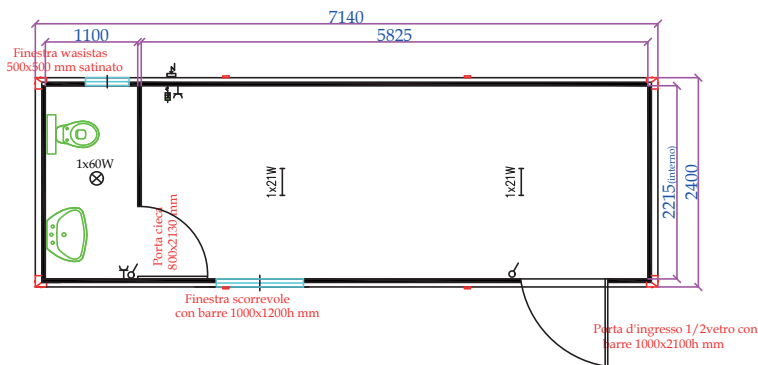

MON914STAN

- STANDARD HEIGHT: EXTERNAL 2680MM (INTERNAL 2400MM)
- EXTRA HEIGHT: EXTERNAL 2980MM (INTERNAL 2700): PRICE +8%

STANDARD

MON1014STAN

MON1114STAN

MON1414STAN

- STANDARD HEIGHT: EXTERNAL 2680MM (INTERNAL 2400MM)
- EXTRA HEIGHT: EXTERNAL 2980MM (INTERNAL 2700); PRICE +8%

TOILET WC+SINK

MON414V+L

MON514V+L

MON614V+L

MON714V+L

- STANDARD HEIGHT: EXTERNAL 2680MM (INTERNAL 2400MM)
- EXTRA HEIGHT: EXTERNAL 2980MM (INTERNAL 2700): PRICE +8%

TOILET WC+SINK

MON814V+L

MON914V+L

MON1014V+L

MON1114V+L

- STANDARD HEIGHT: EXTERNAL 2680MM (INTERNAL 2400MM)
- EXTRA HEIGHT: EXTERNAL 2980MM (INTERNAL 2700); PRICE +8%

TOILET WC+SINK

- STANDARD HEIGHT: EXTERNAL 2680MM (INTERNAL 2400MM)
- EXTRA HEIGHT: EXTERNAL 2980MM (INTERNAL 2700): PRICE +8%

TOILET WC + SINK + SHOWER + BOILER 30L

MON414V+L+D

MON514V+L+D

MON614V+L+D

MON714STAN

- STANDARD HEIGHT: EXTERNAL 2680MM (INTERNAL 2400MM)
- EXTRA HEIGHT: EXTERNAL 2980MM (INTERNAL 2700); PRICE +8%

TOILET WC + SINK + SHOWER + BOILER 30L