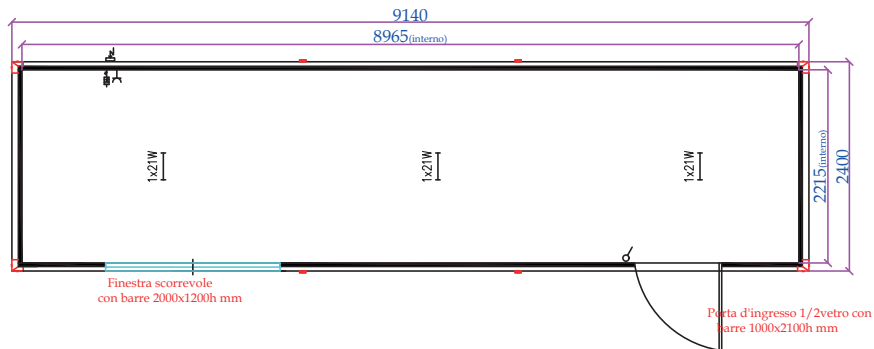

EDILMETAS can change specifics at any time, without informing the customer.

- STANDARD HEIGHT: EXTERNAL 2680MM (INTERNAL 2400MM)
 - EXTRA HEIGHT: EXTERNAL 2980MM (INTERNAL 2700): PRICE +8%

STANDARD

MON240STAN

MON314STAN

MON414STAN

MON514STAN

- STANDARD HEIGHT: EXTERNAL 2680MM (INTERNAL 2400MM)
- EXTRA HEIGHT: EXTERNAL 2980MM (INTERNAL 2700); PRICE +8%

STANDARD

MON614STAN

MON714STAN

MON814STAN

MON914STAN

- STANDARD HEIGHT: EXTERNAL 2680MM (INTERNAL 2400MM)
- EXTRA HEIGHT: EXTERNAL 2980MM (INTERNAL 2700): PRICE +8%

STANDARD

MON1014STAN

MON1114STAN

MON1414STAN

- STANDARD HEIGHT: EXTERNAL 2680MM (INTERNAL 2400MM)
- EXTRA HEIGHT: EXTERNAL 2980MM (INTERNAL 2700); PRICE +8%

TOILET WC+SINK

MON414V+L

MON514V+L

MON614V+L

MON714V+L

- STANDARD HEIGHT: EXTERNAL 2680MM (INTERNAL 2400MM)
- EXTRA HEIGHT: EXTERNAL 2980MM (INTERNAL 2700): PRICE +8%

TOILET WC+SINK

MON814V+L