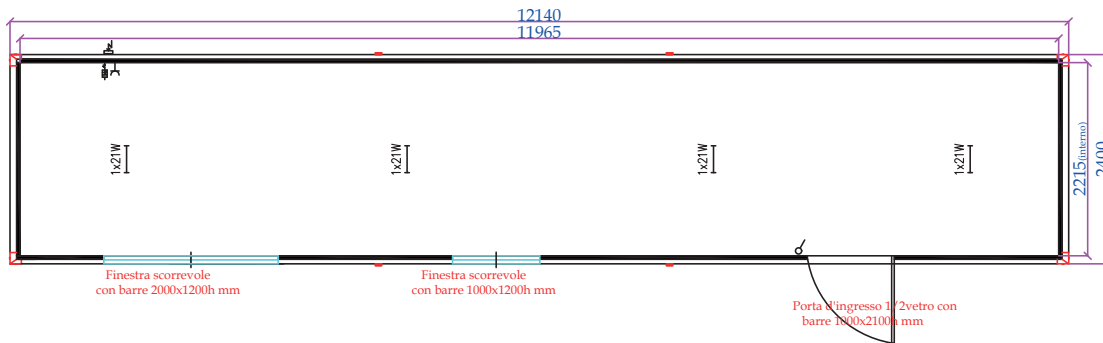

EDILMETAS can change specifics at any time, without informing the customer.

- STANDARD HEIGHT: EXTERNAL 2680MM (INTERNAL 2400MM)
 - EXTRA HEIGHT: EXTERNAL 2980MM (INTERNAL 2700): PRICE +8%

STANDARD

MON240STAN

MON914STAN

- STANDARD HEIGHT: EXTERNAL 2680MM (INTERNAL 2400MM)
- EXTRA HEIGHT: EXTERNAL 2980MM (INTERNAL 2700): PRICE +8%

STANDARD

MON1014STAN

MON1114STAN

MON1414STAN

- STANDARD HEIGHT: EXTERNAL 2680MM (INTERNAL 2400MM)
- EXTRA HEIGHT: EXTERNAL 2980MM (INTERNAL 2700); PRICE +8%

TOILET WC+SINK

MON414V+L

MON514V+L

MON614V+L

MON714V+L

- STANDARD HEIGHT: EXTERNAL 2680MM (INTERNAL 2400MM)
- EXTRA HEIGHT: EXTERNAL 2980MM (INTERNAL 2700): PRICE +8%

TOILET WC+SINK

MON814V+L

MON914V+L

MON1014V+L

MON1114V+L

- STANDARD HEIGHT: EXTERNAL 2680MM (INTERNAL 2400MM)
- EXTRA HEIGHT: EXTERNAL 2980MM (INTERNAL 2700); PRICE +8%

TOILET WC+SINK

- STANDARD HEIGHT: EXTERNAL 2680MM (INTERNAL 2400MM)
- EXTRA HEIGHT: EXTERNAL 2980MM (INTERNAL 2700): PRICE +8%