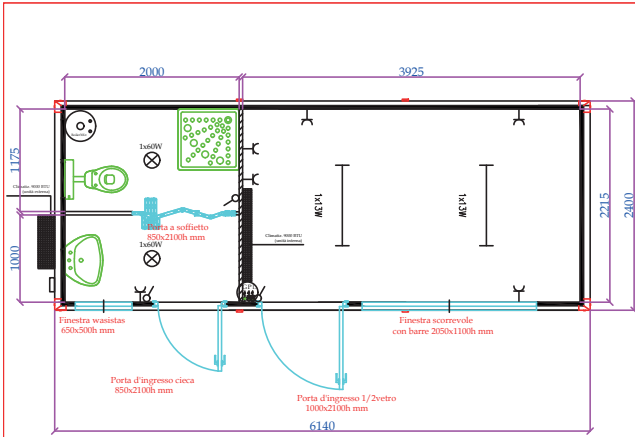

- STANDARD HEIGHT: EXTERNAL 2680MM (INTERNAL 2400MM)
- EXTRA HEIGHT: EXTERNAL 2980MM (INTERNAL 2700): PRICE +8%

MONOBLOCCHI FUORI STANDARD

- STANDARD HEIGHT: EXTERNAL 2680MM (INTERNAL 2400MM)
- EXTRA HEIGHT: EXTERNAL 2980MM (INTERNAL 2700); PRICE +8%

MONOBLOCCHI FUORI STANDARD

MONFS

MONFS2

MONFS3

MONFS4

- STANDARD HEIGHT: EXTERNAL 2680MM (INTERNAL 2400MM)
- EXTRA HEIGHT: EXTERNAL 2980MM (INTERNAL 2700): PRICE +8%

MONOBLOCCHI FUORI STANDARD

MONFS45

MONFS6

MONFS7

MONFS8

- STANDARD HEIGHT: EXTERNAL 2680MM (INTERNAL 2400MM)
- EXTRA HEIGHT: EXTERNAL 2980MM (INTERNAL 2700); PRICE +8%

MONOBLOCCHI FUORI STANDARD

MONFS9

MONFS10

- STANDARD HEIGHT: EXTERNAL 2680MM (INTERNAL 2400MM)
- EXTRA HEIGHT: EXTERNAL 2980MM (INTERNAL 2700): PRICE +8%