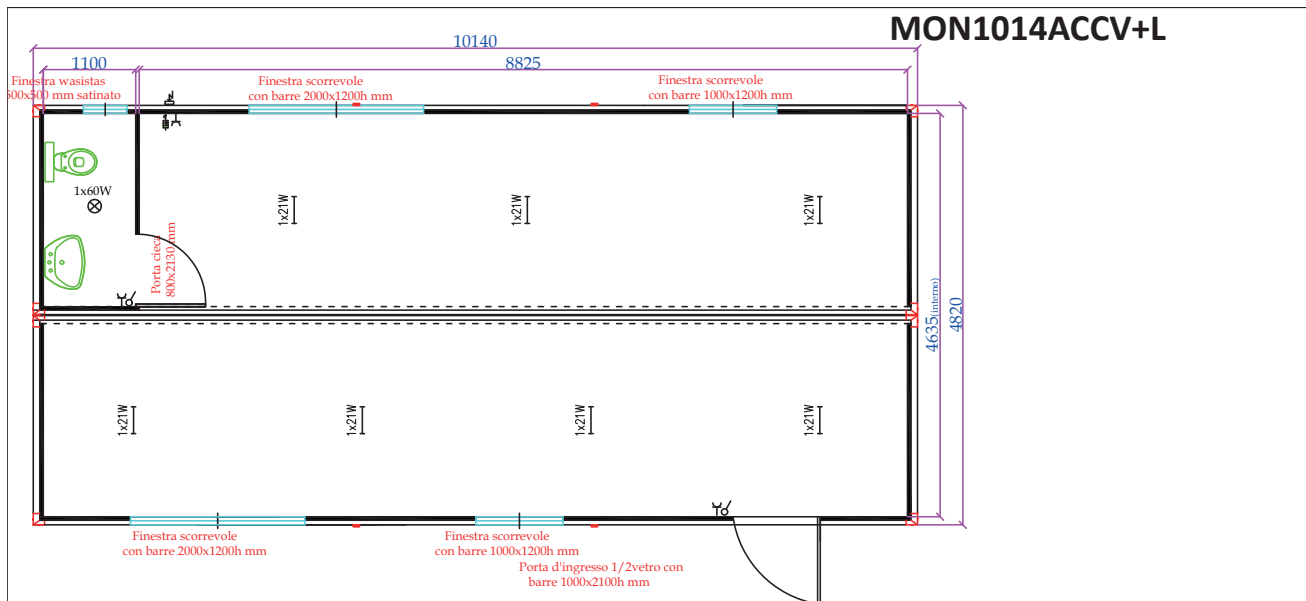

JOINED: TOILET WC + SINK

MON414ACCV+L

MON514ACCV+L

MON614ACCV+L

- STANDARD HEIGHT: EXTERNAL 2680MM (INTERNAL 2400MM)

- EXTRA HEIGHT: EXTERNAL 2980MM (INTERNAL 2700); PRICE +8%

JOINED: TOILET WC + SINK

MON714ACCV+L

MON814ACCV+L

MON914ACCV+L

- STANDARD HEIGHT: EXTERNAL 2680MM (INTERNAL 2400MM)
- EXTRA HEIGHT: EXTERNAL 2980MM (INTERNAL 2700): PRICE +8%

JOINED: TOILET WC + SINK

- STANDARD HEIGHT: EXTERNAL 2680MM (INTERNAL 2400MM)
- EXTRA HEIGHT: EXTERNAL 2980MM (INTERNAL 2700); PRICE +8%

JOINED: TOILET WC + SINK + SHOWER + BOILER 30L

MON414ACCV+L+D

MON514ACCV+L+D

MON614ACCV+L+D

- STANDARD HEIGHT: EXTERNAL 2680MM (INTERNAL 2400MM)
- EXTRA HEIGHT: EXTERNAL 2980MM (INTERNAL 2700): PRICE +8%

JOINED: TOILET WC + SINK + SHOWER + BOILER 30L