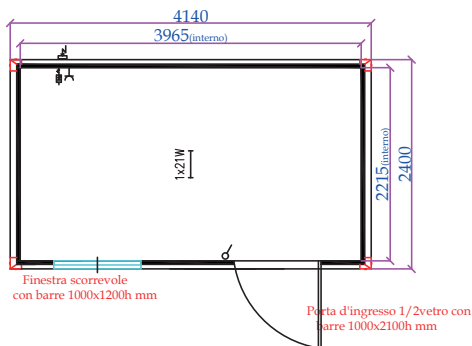

EDILMETAS can change specifics at any time, without informing the customer.

- STANDARD HEIGHT: EXTERNAL 2680MM (INTERNAL 2400MM)
 - EXTRA HEIGHT: EXTERNAL 2980MM (INTERNAL 2700): PRICE +8%

STANDARD

MON240STAN

MON314STAN

MON414STAN

MON514STAN

- STANDARD HEIGHT: EXTERNAL 2680MM (INTERNAL 2400MM)
- EXTRA HEIGHT: EXTERNAL 2980MM (INTERNAL 2700); PRICE +8%

STANDARD

MON614STAN

MON714STAN

MON814STAN

MON914STAN

- STANDARD HEIGHT: EXTERNAL 2680MM (INTERNAL 2400MM)
- EXTRA HEIGHT: EXTERNAL 2980MM (INTERNAL 2700): PRICE +8%

STANDARD

MON1014STAN

MON1114STAN

MON1414STAN

- STANDARD HEIGHT: EXTERNAL 2680MM (INTERNAL 2400MM)
- EXTRA HEIGHT: EXTERNAL 2980MM (INTERNAL 2700); PRICE +8%