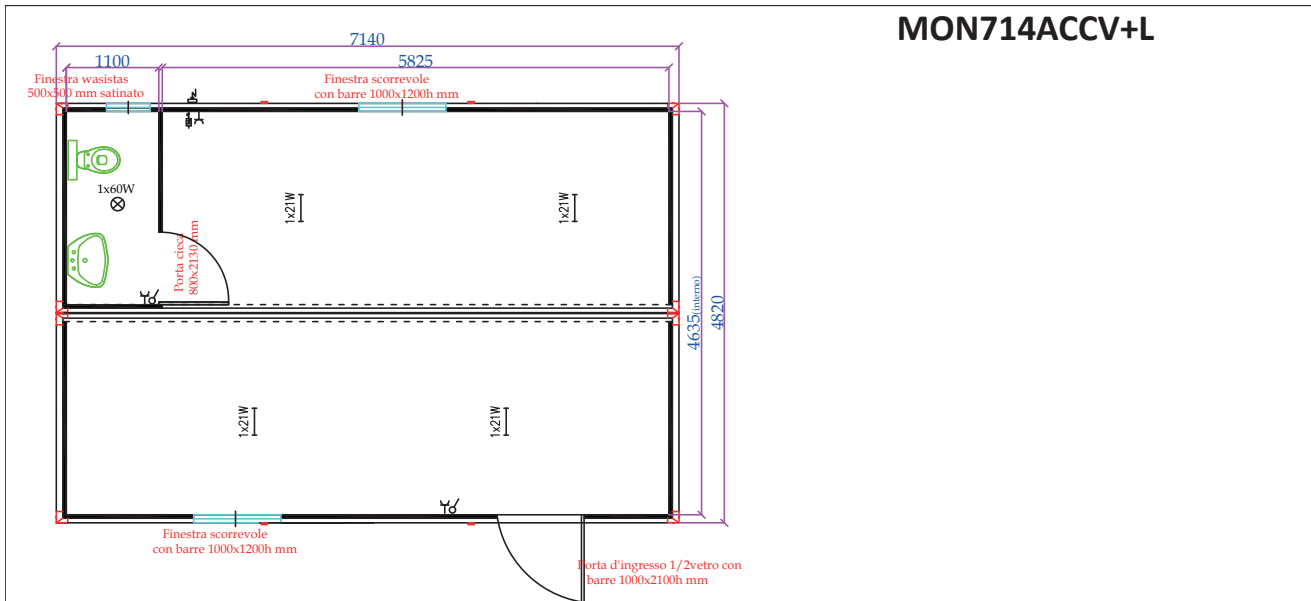

MON914ACSTAN

- STANDARD HEIGHT: EXTERNAL 2680MM (INTERNAL 2400MM)
- EXTRA HEIGHT: EXTERNAL 2980MM (INTERNAL 2700); PRICE +8%

JOINED: STANDARD

- STANDARD HEIGHT: EXTERNAL 2680MM (INTERNAL 2400MM)
- EXTRA HEIGHT: EXTERNAL 2980MM (INTERNAL 2700): PRICE +8%

JOINED: TOILET WC + SINK

MON414ACCV+L

MON514ACCV+L

MON614ACCV+L

- STANDARD HEIGHT: EXTERNAL 2680MM (INTERNAL 2400MM)

- EXTRA HEIGHT: EXTERNAL 2980MM (INTERNAL 2700); PRICE +8%

JOINED: TOILET WC + SINK

MON714ACCV+L

MON814ACCV+L

MON914ACCV+L

- STANDARD HEIGHT: EXTERNAL 2680MM (INTERNAL 2400MM)
- EXTRA HEIGHT: EXTERNAL 2980MM (INTERNAL 2700): PRICE +8%

JOINED: TOILET WC + SINK

- STANDARD HEIGHT: EXTERNAL 2680MM (INTERNAL 2400MM)
- EXTRA HEIGHT: EXTERNAL 2980MM (INTERNAL 2700); PRICE +8%

JOINED: TOILET WC + SINK + SHOWER + BOILER 30L

MON414ACCV+L+D

MON514ACCV+L+D

MON614ACCV+L+D

- STANDARD HEIGHT: EXTERNAL 2680MM (INTERNAL 2400MM)
- EXTRA HEIGHT: EXTERNAL 2980MM (INTERNAL 2700): PRICE +8%

JOINED: TOILET WC + SINK + SHOWER + BOILER 30L