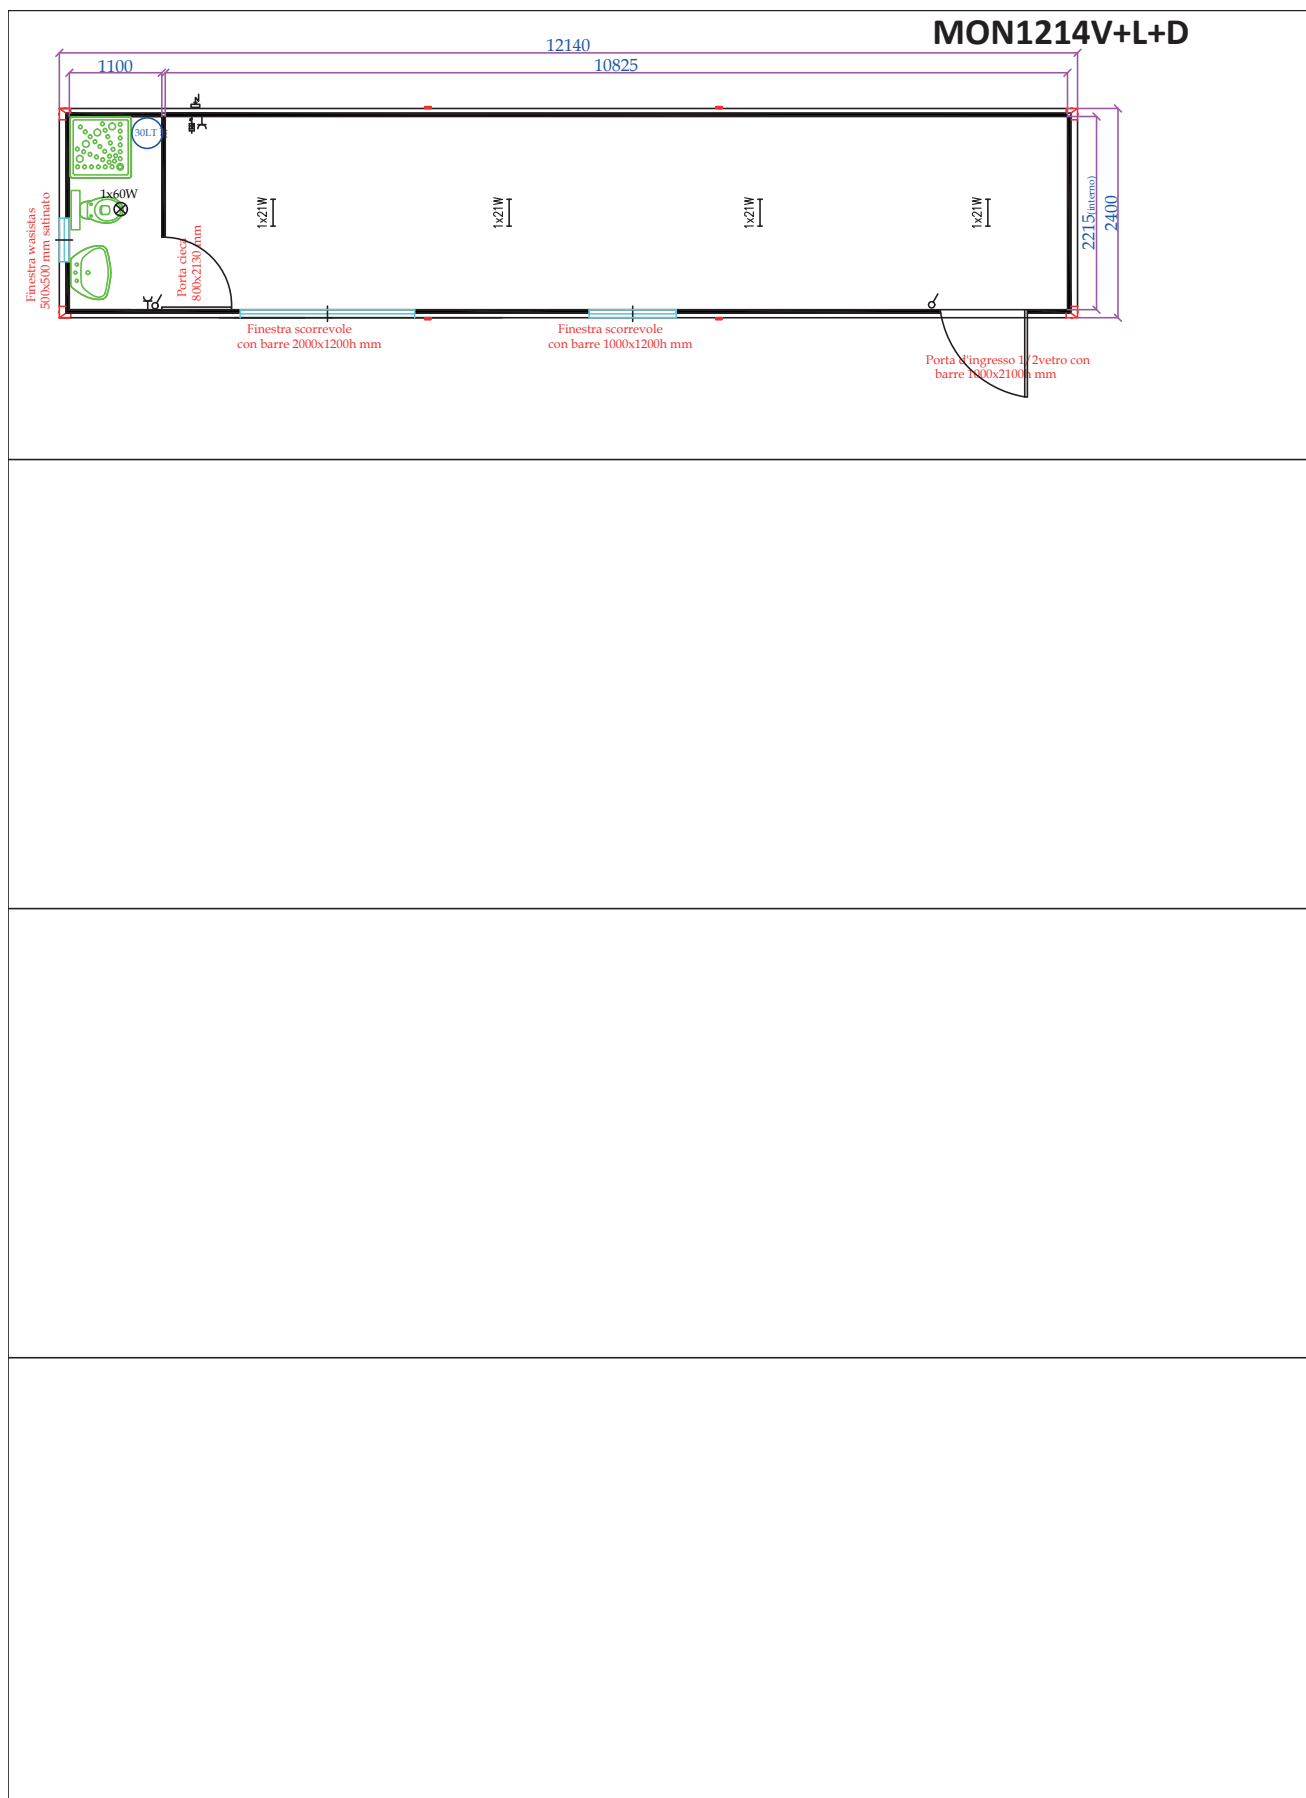

TOILET WC + SINK + SHOWER + BOILER 30L

- STANDARD HEIGHT: EXTERNAL 2680MM (INTERNAL 2400MM)
- EXTRA HEIGHT: EXTERNAL 2980MM (INTERNAL 2700); PRICE +8%