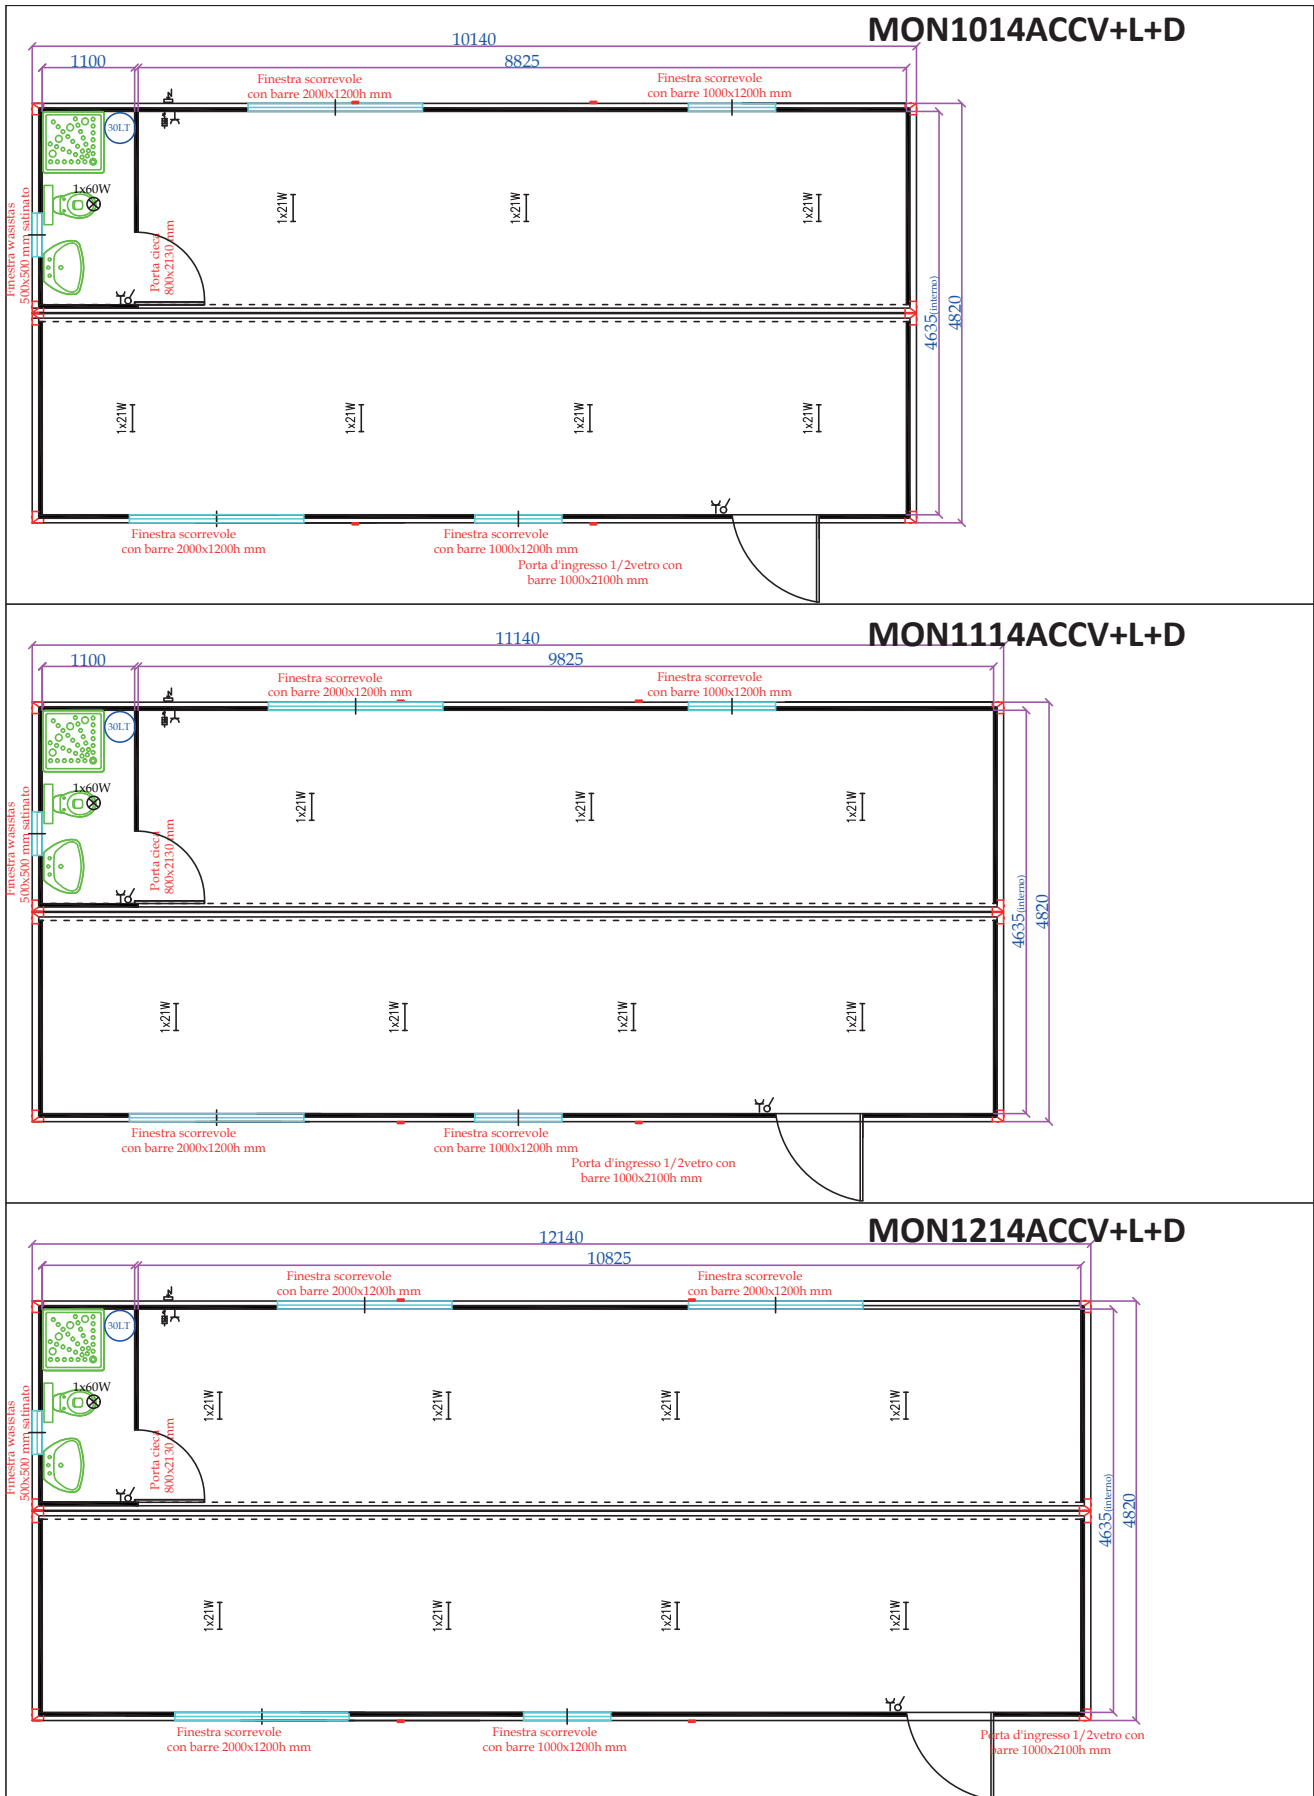

MON814ACCV+L

MON914ACCV+L

- STANDARD HEIGHT: EXTERNAL 2680MM (INTERNAL 2400MM)
- EXTRA HEIGHT: EXTERNAL 2980MM (INTERNAL 2700): PRICE +8%

JOINED: TOILET WC + SINK

- STANDARD HEIGHT: EXTERNAL 2680MM (INTERNAL 2400MM)
- EXTRA HEIGHT: EXTERNAL 2980MM (INTERNAL 2700); PRICE +8%

JOINED: TOILET WC + SINK + SHOWER + BOILER 30L

MON414ACCV+L+D

MON514ACCV+L+D

MON614ACCV+L+D

- STANDARD HEIGHT: EXTERNAL 2680MM (INTERNAL 2400MM)
- EXTRA HEIGHT: EXTERNAL 2980MM (INTERNAL 2700): PRICE +8%

JOINED: TOILET WC + SINK + SHOWER + BOILER 30L

- STANDARD HEIGHT: EXTERNAL 2680MM (INTERNAL 2400MM)
- EXTRA HEIGHT: EXTERNAL 2980MM (INTERNAL 2700); PRICE +8%

JOINED: TOILET WC + SINK + SHOWER + BOILER 30L

- STANDARD HEIGHT: EXTERNAL 2680MM (INTERNAL 2400MM)
- EXTRA HEIGHT: EXTERNAL 2980MM (INTERNAL 2700): PRICE +8%