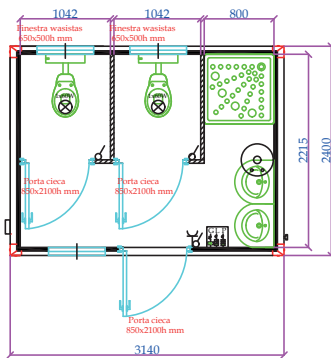

- STANDARD HEIGHT: EXTERNAL 2680MM (INTERNAL 2400MM)
- EXTRA HEIGHT: EXTERNAL 2980MM (INTERNAL 2700): PRICE +8%

MONOBLOCCHI FUORI STANDARD

- STANDARD HEIGHT: EXTERNAL 2680MM (INTERNAL 2400MM)
- EXTRA HEIGHT: EXTERNAL 2980MM (INTERNAL 2700); PRICE +8%

MONOBLOCCHI FUORI STANDARD

MONFS

MONFS2

MONFS3

MONFS4

- STANDARD HEIGHT: EXTERNAL 2680MM (INTERNAL 2400MM)
- EXTRA HEIGHT: EXTERNAL 2980MM (INTERNAL 2700): PRICE +8%

MONOBLOCCHI FUORI STANDARD

MONFS45

MONFS6

MONFS7

MONFS8

- STANDARD HEIGHT: EXTERNAL 2680MM (INTERNAL 2400MM)
- EXTRA HEIGHT: EXTERNAL 2980MM (INTERNAL 2700); PRICE +8%

MONOBLOCCHI FUORI STANDARD

MONFS9

MONFS10

- STANDARD HEIGHT: EXTERNAL 2680MM (INTERNAL 2400MM)
- EXTRA HEIGHT: EXTERNAL 2980MM (INTERNAL 2700): PRICE +8%

MONOBLOCCHI FUORI STANDARD

- STANDARD HEIGHT: EXTERNAL 2680MM (INTERNAL 2400MM)
- EXTRA HEIGHT: EXTERNAL 2980MM (INTERNAL 2700); PRICE +8%

- STANDARD HEIGHT: EXTERNAL 2680MM (INTERNAL 2400MM)
- EXTRA HEIGHT: EXTERNAL 2980MM (INTERNAL 2700): PRICE +8%