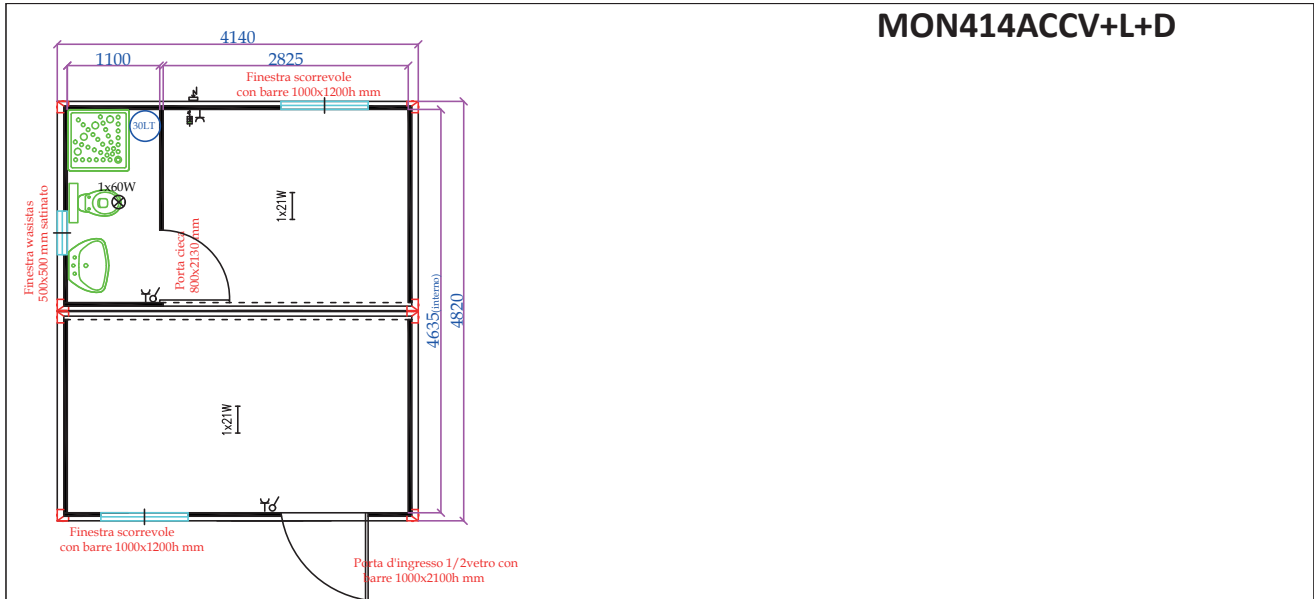

MON814ACCV+L

MON914ACCV+L

- STANDARD HEIGHT: EXTERNAL 2680MM (INTERNAL 2400MM)
- EXTRA HEIGHT: EXTERNAL 2980MM (INTERNAL 2700): PRICE +8%

JOINED: TOILET WC + SINK

- STANDARD HEIGHT: EXTERNAL 2680MM (INTERNAL 2400MM)
- EXTRA HEIGHT: EXTERNAL 2980MM (INTERNAL 2700); PRICE +8%

JOINED: TOILET WC + SINK + SHOWER + BOILER 30L

MON414ACCV+L+D

MON514ACCV+L+D

MON614ACCV+L+D

- STANDARD HEIGHT: EXTERNAL 2680MM (INTERNAL 2400MM)
- EXTRA HEIGHT: EXTERNAL 2980MM (INTERNAL 2700): PRICE +8%

JOINED: TOILET WC + SINK + SHOWER + BOILER 30L