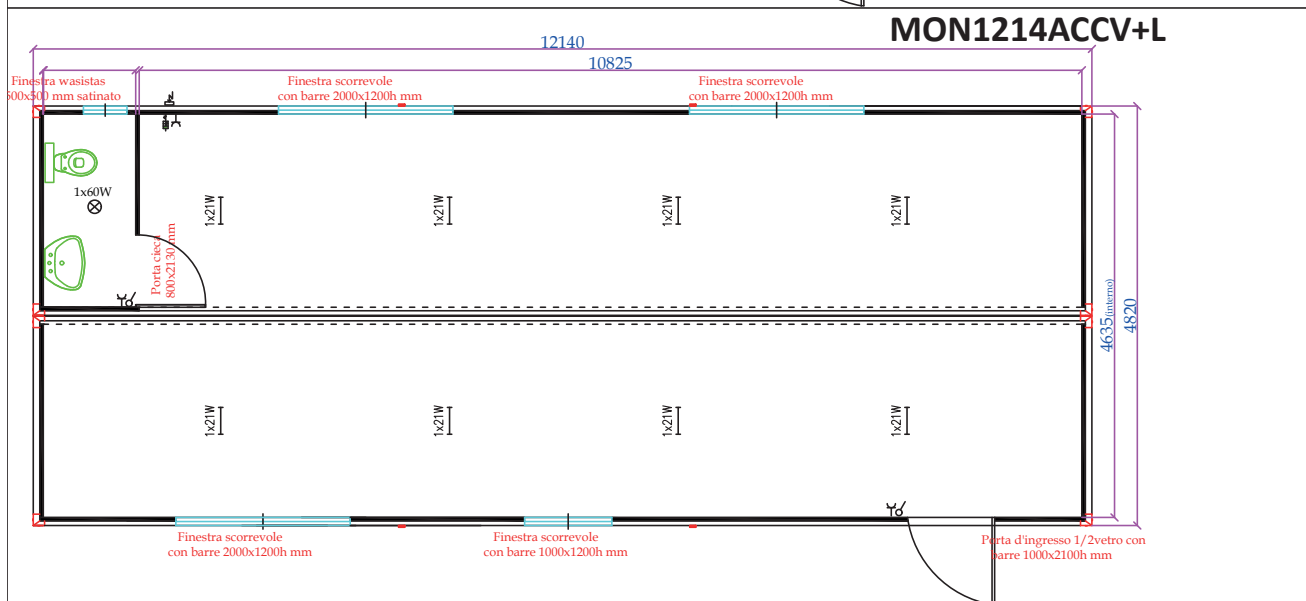

JOINED: TOILET WC + SINK

MON414ACCV+L

MON514ACCV+L

MON614ACCV+L

- STANDARD HEIGHT: EXTERNAL 2680MM (INTERNAL 2400MM)

- EXTRA HEIGHT: EXTERNAL 2980MM (INTERNAL 2700); PRICE +8%

JOINED: TOILET WC + SINK

MON714ACCV+L

MON814ACCV+L

MON914ACCV+L

- STANDARD HEIGHT: EXTERNAL 2680MM (INTERNAL 2400MM)
- EXTRA HEIGHT: EXTERNAL 2980MM (INTERNAL 2700): PRICE +8%

JOINED: TOILET WC + SINK

- STANDARD HEIGHT: EXTERNAL 2680MM (INTERNAL 2400MM)
- EXTRA HEIGHT: EXTERNAL 2980MM (INTERNAL 2700); PRICE +8%

JOINED: TOILET WC + SINK + SHOWER + BOILER 30L

MON414ACCV+L+D

MON514ACCV+L+D

MON614ACCV+L+D

- STANDARD HEIGHT: EXTERNAL 2680MM (INTERNAL 2400MM)
- EXTRA HEIGHT: EXTERNAL 2980MM (INTERNAL 2700): PRICE +8%

JOINED: TOILET WC + SINK + SHOWER + BOILER 30L

- STANDARD HEIGHT: EXTERNAL 2680MM (INTERNAL 2400MM)
- EXTRA HEIGHT: EXTERNAL 2980MM (INTERNAL 2700); PRICE +8%

JOINED: TOILET WC + SINK + SHOWER + BOILER 30L

- STANDARD HEIGHT: EXTERNAL 2680MM (INTERNAL 2400MM)
- EXTRA HEIGHT: EXTERNAL 2980MM (INTERNAL 2700): PRICE +8%