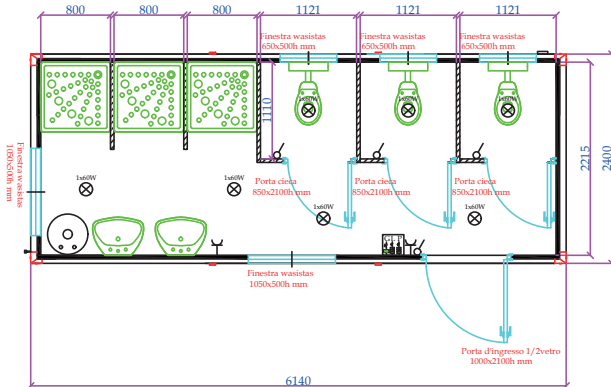

- STANDARD HEIGHT: EXTERNAL 2680MM (INTERNAL 2400MM)
- EXTRA HEIGHT: EXTERNAL 2980MM (INTERNAL 2700): PRICE +8%

MONOBLOCCHI FUORI STANDARD

- STANDARD HEIGHT: EXTERNAL 2680MM (INTERNAL 2400MM)
- EXTRA HEIGHT: EXTERNAL 2980MM (INTERNAL 2700); PRICE +8%

MONOBLOCCHI FUORI STANDARD

MONFS

MONFS2

MONFS3

MONFS4

- STANDARD HEIGHT: EXTERNAL 2680MM (INTERNAL 2400MM)
- EXTRA HEIGHT: EXTERNAL 2980MM (INTERNAL 2700): PRICE +8%

MONOBLOCCHI FUORI STANDARD

MONFS45

MONFS6

MONFS7

MONFS8

- STANDARD HEIGHT: EXTERNAL 2680MM (INTERNAL 2400MM)
- EXTRA HEIGHT: EXTERNAL 2980MM (INTERNAL 2700); PRICE +8%

MONOBLOCCHI FUORI STANDARD

MONFS9

MONFS10

- STANDARD HEIGHT: EXTERNAL 2680MM (INTERNAL 2400MM)
- EXTRA HEIGHT: EXTERNAL 2980MM (INTERNAL 2700): PRICE +8%