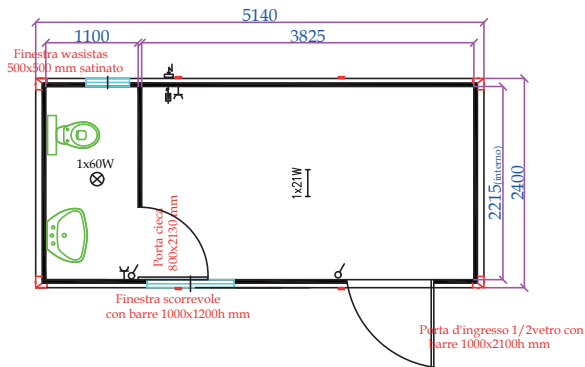

MON314STAN

MON414STAN

MON514STAN

- STANDARD HEIGHT: EXTERNAL 2680MM (INTERNAL 2400MM)
- EXTRA HEIGHT: EXTERNAL 2980MM (INTERNAL 2700); PRICE +8%

STANDARD

MON614STAN

MON714STAN

MON814STAN

MON914STAN

- STANDARD HEIGHT: EXTERNAL 2680MM (INTERNAL 2400MM)
- EXTRA HEIGHT: EXTERNAL 2980MM (INTERNAL 2700): PRICE +8%

STANDARD

MON1014STAN

MON1114STAN

MON1414STAN

- STANDARD HEIGHT: EXTERNAL 2680MM (INTERNAL 2400MM)
- EXTRA HEIGHT: EXTERNAL 2980MM (INTERNAL 2700); PRICE +8%

TOILET WC+SINK

MON414V+L

MON514V+L

MON614V+L

MON714V+L

- STANDARD HEIGHT: EXTERNAL 2680MM (INTERNAL 2400MM)
- EXTRA HEIGHT: EXTERNAL 2980MM (INTERNAL 2700): PRICE +8%

TOILET WC+SINK

MON814V+L

MON914V+L

MON1014V+L

MON1114V+L

- STANDARD HEIGHT: EXTERNAL 2680MM (INTERNAL 2400MM)
- EXTRA HEIGHT: EXTERNAL 2980MM (INTERNAL 2700); PRICE +8%

TOILET WC+SINK

- STANDARD HEIGHT: EXTERNAL 2680MM (INTERNAL 2400MM)
- EXTRA HEIGHT: EXTERNAL 2980MM (INTERNAL 2700): PRICE +8%