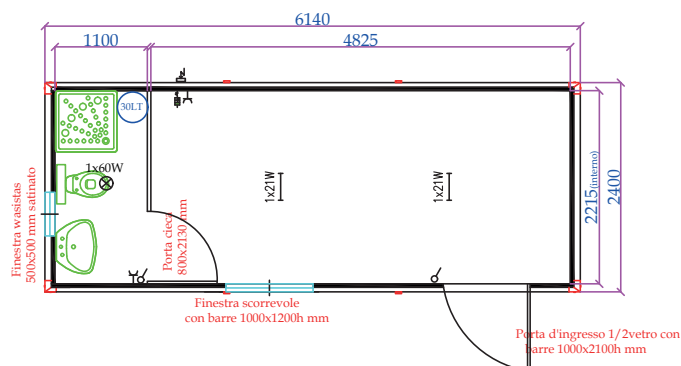

MON914V+L

MON1014V+L

MON1114V+L

- STANDARD HEIGHT: EXTERNAL 2680MM (INTERNAL 2400MM)
- EXTRA HEIGHT: EXTERNAL 2980MM (INTERNAL 2700); PRICE +8%

TOILET WC+SINK

- STANDARD HEIGHT: EXTERNAL 2680MM (INTERNAL 2400MM)
- EXTRA HEIGHT: EXTERNAL 2980MM (INTERNAL 2700): PRICE +8%

TOILET WC + SINK + SHOWER + BOILER 30L

MON414V+L+D

MON514V+L+D

MON614V+L+D

MON714STAN

- STANDARD HEIGHT: EXTERNAL 2680MM (INTERNAL 2400MM)
- EXTRA HEIGHT: EXTERNAL 2980MM (INTERNAL 2700); PRICE +8%

TOILET WC + SINK + SHOWER + BOILER 30L

- STANDARD HEIGHT: EXTERNAL 2680MM (INTERNAL 2400MM)
- EXTRA HEIGHT: EXTERNAL 2980MM (INTERNAL 2700): PRICE +8%

TOILET WC + SINK + SHOWER + BOILER 30L

- STANDARD HEIGHT: EXTERNAL 2680MM (INTERNAL 2400MM)
- EXTRA HEIGHT: EXTERNAL 2980MM (INTERNAL 2700); PRICE +8%

TOILET WC + SINK + SHOWER + BOILER 30L

MON614V+LCENTR

MON714V+LCENTR

MON814V+LCENTR

MON914V+LCENTR

- STANDARD HEIGHT: EXTERNAL 2680MM (INTERNAL 2400MM)
- EXTRA HEIGHT: EXTERNAL 2980MM (INTERNAL 2700): PRICE +8%