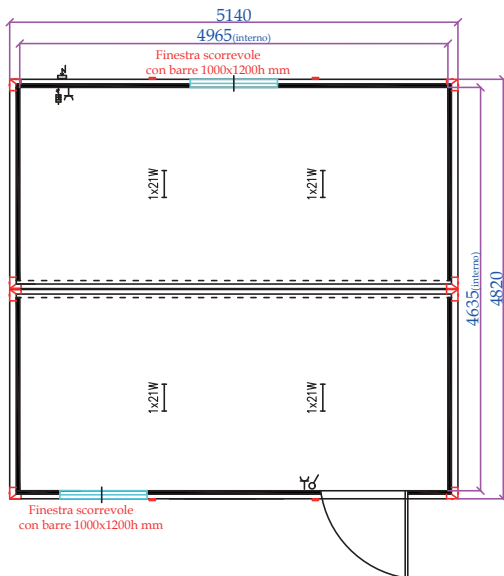

TOILET WC + SINK + SHOWER + BOILER 30L

- STANDARD HEIGHT: EXTERNAL 2680MM (INTERNAL 2400MM)
- EXTRA HEIGHT: EXTERNAL 2980MM (INTERNAL 2700); PRICE +8%

TOILET WC + SINK + SHOWER + BOILER 30L

MON614V+L+DCENTR

MON714V+L+DCENTR

MON814V+L+DCENTR

MON914V+L+DCENTR

- STANDARD HEIGHT: EXTERNAL 2680MM (INTERNAL 2400MM)
- EXTRA HEIGHT: EXTERNAL 2980MM (INTERNAL 2700): PRICE +8%

TOILET WC + SINK + SHOWER + BOILER 30L

- STANDARD HEIGHT: EXTERNAL 2680MM (INTERNAL 2400MM)
- EXTRA HEIGHT: EXTERNAL 2980MM (INTERNAL 2700); PRICE +8%

JOINED: STANDARD

MON414ACCSTAN

MON514ACCSTAN

MON614ACCSTAN

- STANDARD HEIGHT: EXTERNAL 2680MM (INTERNAL 2400MM)
- EXTRA HEIGHT: EXTERNAL 2980MM (INTERNAL 2700): PRICE +8%

JOINED: STANDARD

MON714ACSTAN

MON814ACSTAN

MON914ACSTAN

- STANDARD HEIGHT: EXTERNAL 2680MM (INTERNAL 2400MM)
- EXTRA HEIGHT: EXTERNAL 2980MM (INTERNAL 2700); PRICE +8%

JOINED: STANDARD

- STANDARD HEIGHT: EXTERNAL 2680MM (INTERNAL 2400MM)
- EXTRA HEIGHT: EXTERNAL 2980MM (INTERNAL 2700): PRICE +8%