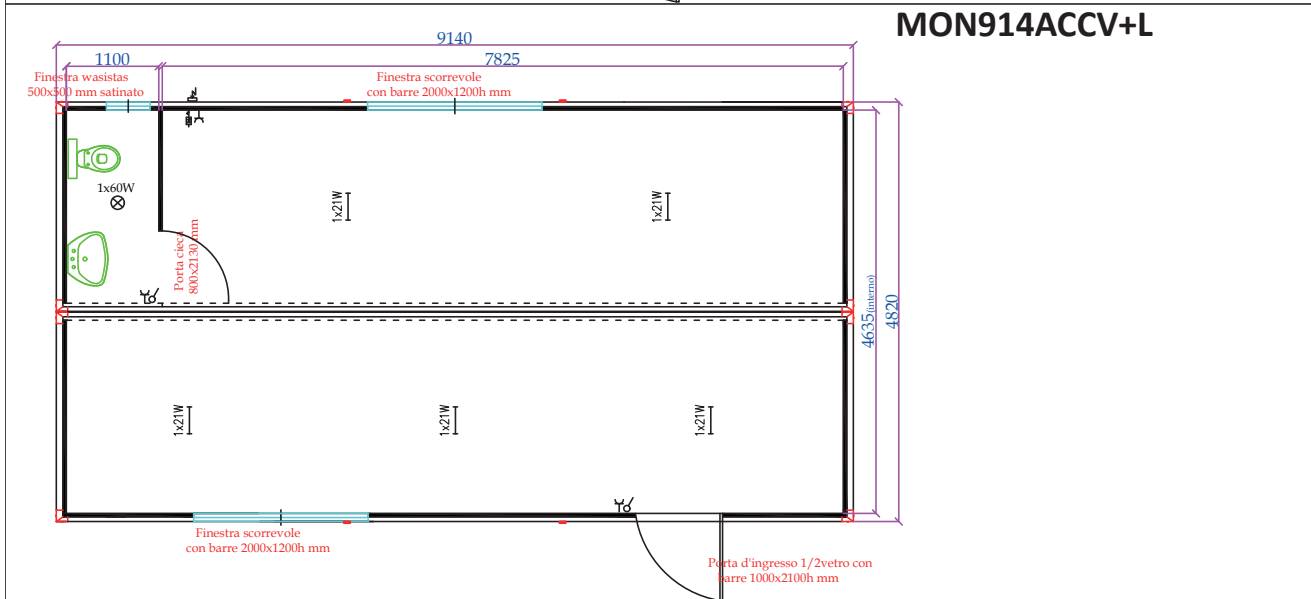

MON914ACSTAN

- STANDARD HEIGHT: EXTERNAL 2680MM (INTERNAL 2400MM)
- EXTRA HEIGHT: EXTERNAL 2980MM (INTERNAL 2700); PRICE +8%

JOINED: STANDARD

- STANDARD HEIGHT: EXTERNAL 2680MM (INTERNAL 2400MM)
- EXTRA HEIGHT: EXTERNAL 2980MM (INTERNAL 2700): PRICE +8%

JOINED: TOILET WC + SINK

MON414ACCV+L

MON514ACCV+L

MON614ACCV+L

- STANDARD HEIGHT: EXTERNAL 2680MM (INTERNAL 2400MM)

- EXTRA HEIGHT: EXTERNAL 2980MM (INTERNAL 2700); PRICE +8%

JOINED: TOILET WC + SINK

MON714ACCV+L

MON814ACCV+L

MON914ACCV+L

- STANDARD HEIGHT: EXTERNAL 2680MM (INTERNAL 2400MM)
- EXTRA HEIGHT: EXTERNAL 2980MM (INTERNAL 2700): PRICE +8%

JOINED: TOILET WC + SINK

- STANDARD HEIGHT: EXTERNAL 2680MM (INTERNAL 2400MM)
- EXTRA HEIGHT: EXTERNAL 2980MM (INTERNAL 2700); PRICE +8%

JOINED: TOILET WC + SINK + SHOWER + BOILER 30L

MON414ACCV+L+D

MON514ACCV+L+D

MON614ACCV+L+D

- STANDARD HEIGHT: EXTERNAL 2680MM (INTERNAL 2400MM)
- EXTRA HEIGHT: EXTERNAL 2980MM (INTERNAL 2700): PRICE +8%

JOINED: TOILET WC + SINK + SHOWER + BOILER 30L