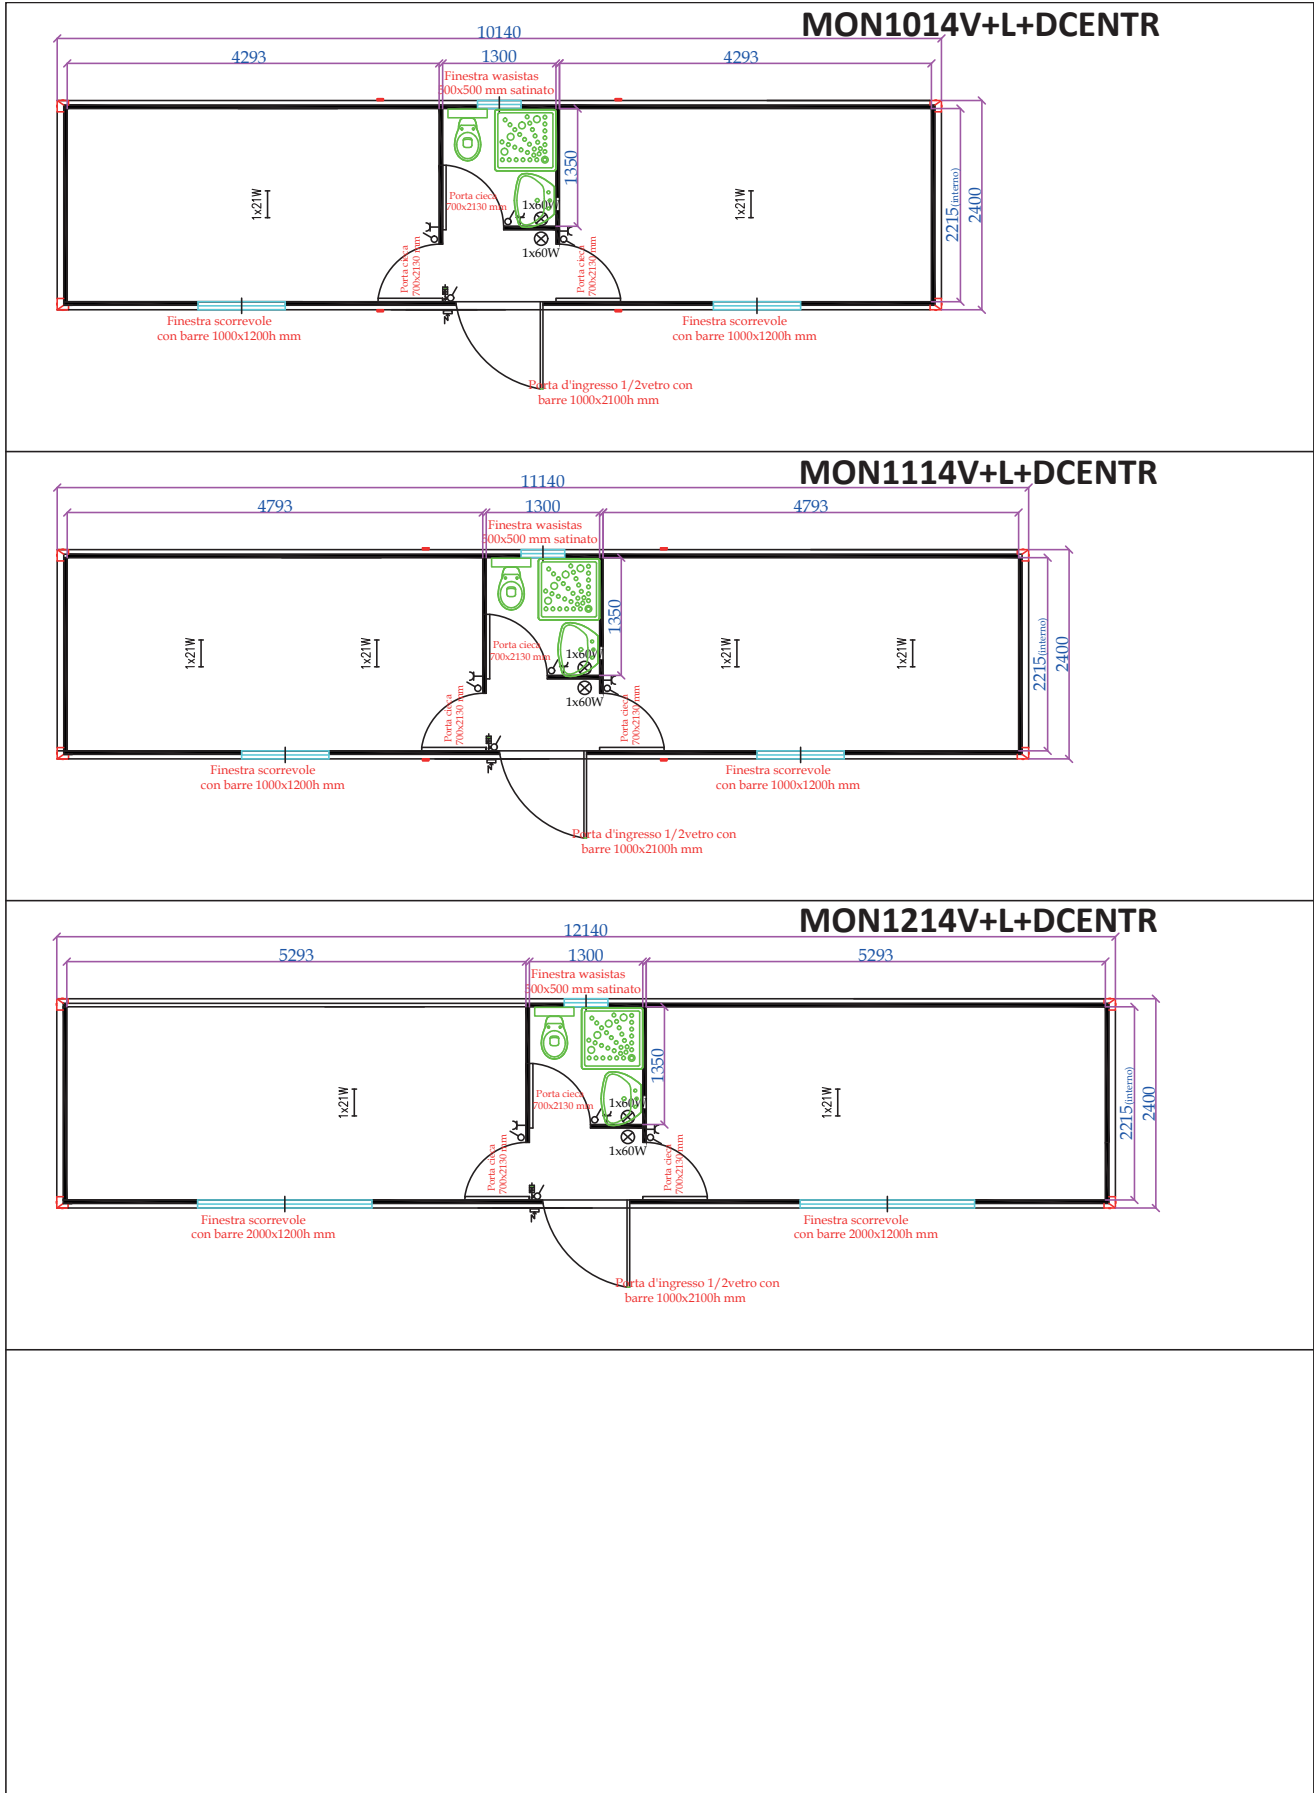

TOILET WC + SINK + SHOWER + BOILER 30L

- STANDARD HEIGHT: EXTERNAL 2680MM (INTERNAL 2400MM)
- EXTRA HEIGHT: EXTERNAL 2980MM (INTERNAL 2700); PRICE +8%

TOILET WC + SINK + SHOWER + BOILER 30L

MON614V+L+DCENTR

MON714V+L+DCENTR

MON814V+L+DCENTR

MON914V+L+DCENTR

- STANDARD HEIGHT: EXTERNAL 2680MM (INTERNAL 2400MM)
- EXTRA HEIGHT: EXTERNAL 2980MM (INTERNAL 2700): PRICE +8%

TOILET WC + SINK + SHOWER + BOILER 30L

- STANDARD HEIGHT: EXTERNAL 2680MM (INTERNAL 2400MM)
- EXTRA HEIGHT: EXTERNAL 2980MM (INTERNAL 2700); PRICE +8%