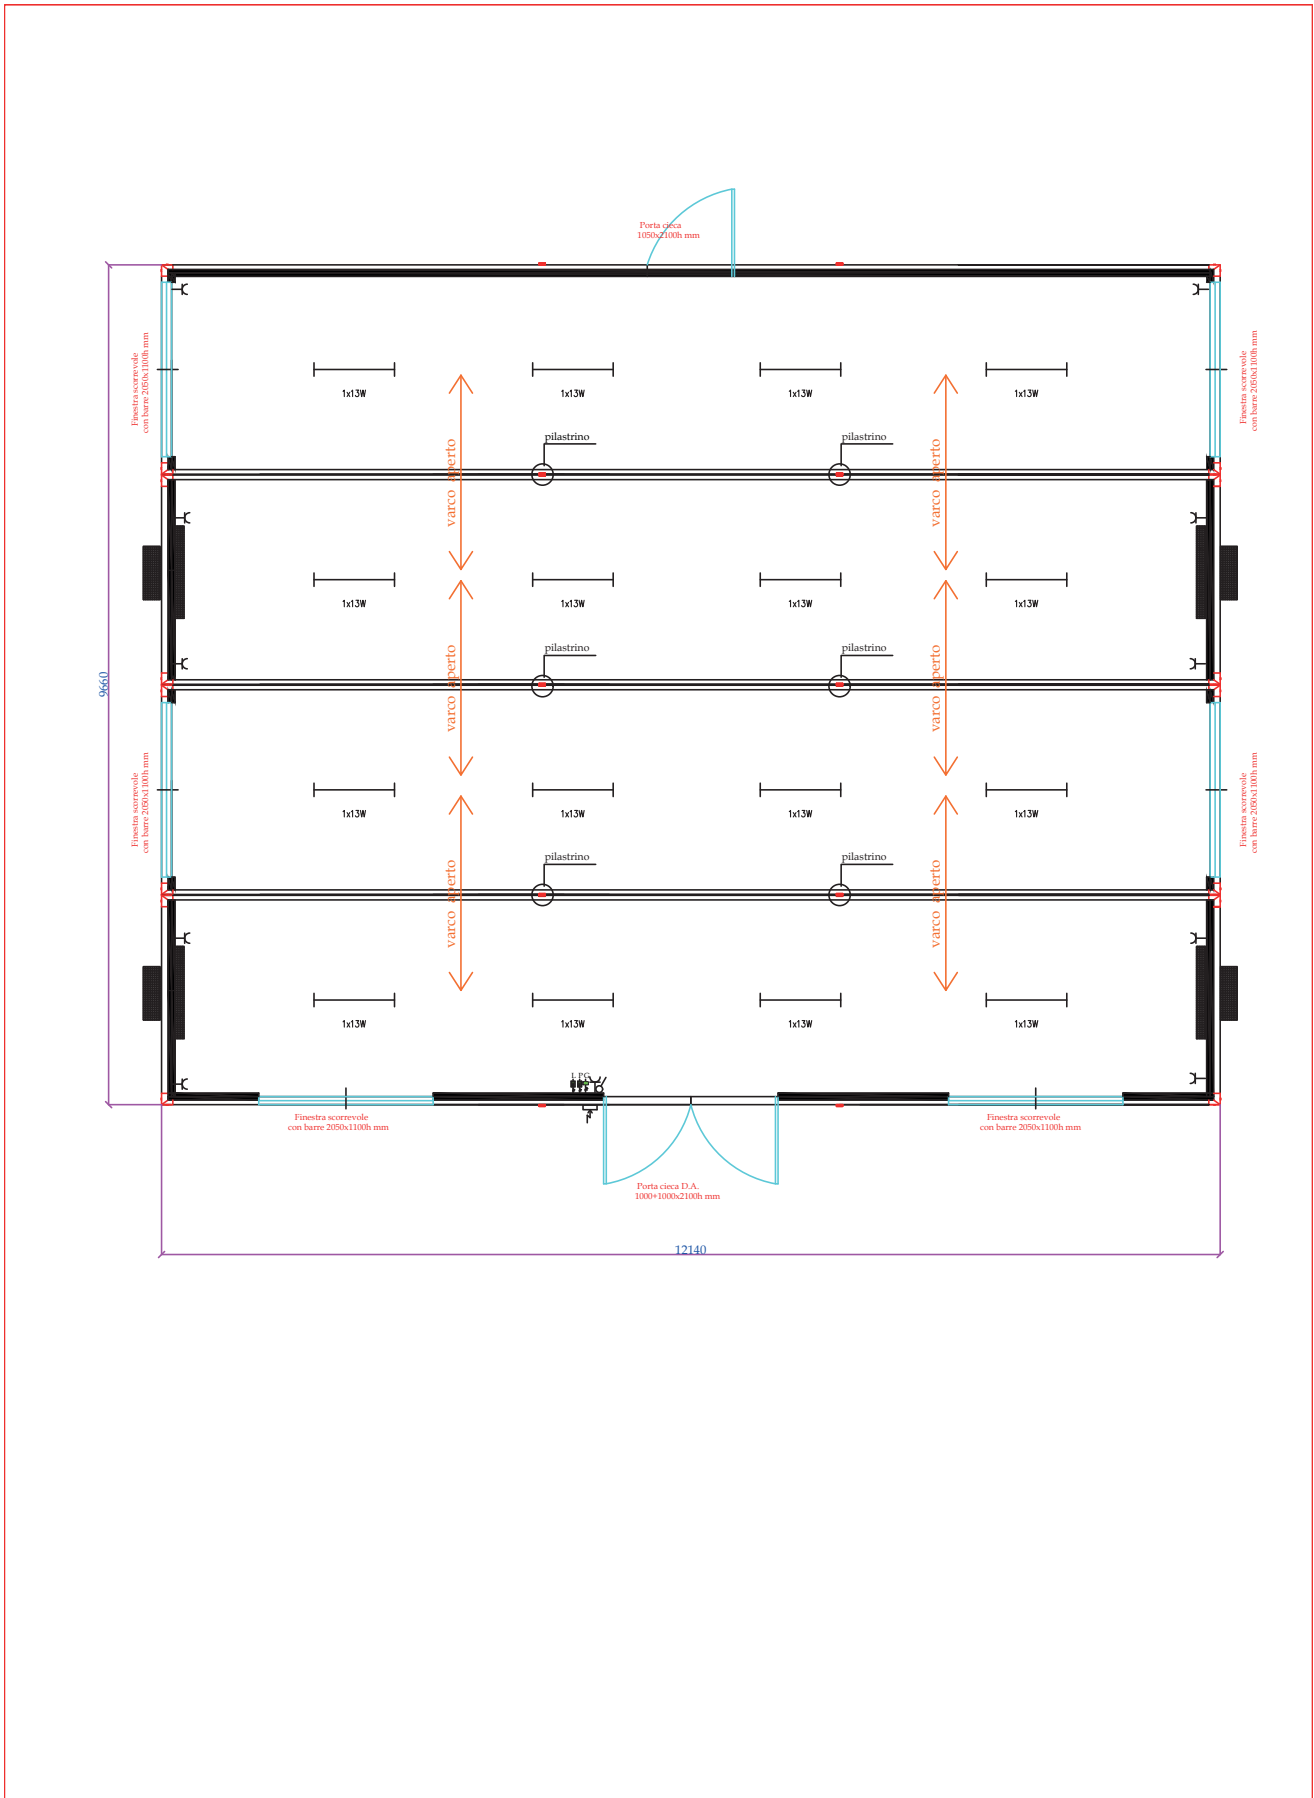

- STANDARD HEIGHT: EXTERNAL 2680MM (INTERNAL 2400MM)
- EXTRA HEIGHT: EXTERNAL 2980MM (INTERNAL 2700): PRICE +8%