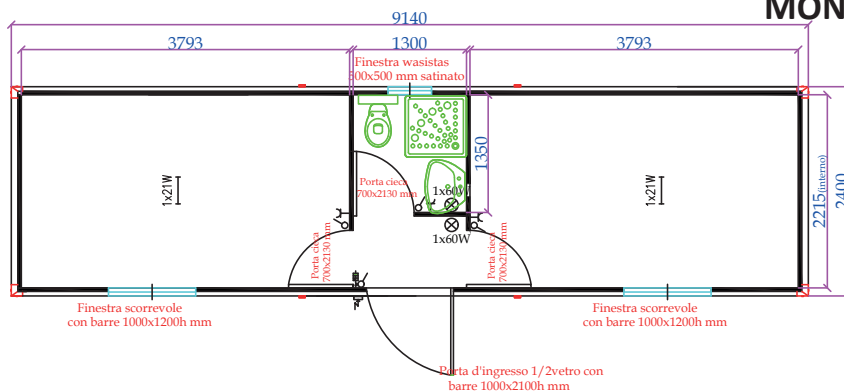

- STANDARD HEIGHT: EXTERNAL 2680MM (INTERNAL 2400MM)
- EXTRA HEIGHT: EXTERNAL 2980MM (INTERNAL 2700): PRICE +8%

TOILET WC + SINK + SHOWER + BOILER 30L

- STANDARD HEIGHT: EXTERNAL 2680MM (INTERNAL 2400MM)
- EXTRA HEIGHT: EXTERNAL 2980MM (INTERNAL 2700); PRICE +8%

TOILET WC + SINK + SHOWER + BOILER 30L

MON614V+LCENTR

MON714V+LCENTR

MON814V+LCENTR

MON914V+LCENTR

- STANDARD HEIGHT: EXTERNAL 2680MM (INTERNAL 2400MM)
- EXTRA HEIGHT: EXTERNAL 2980MM (INTERNAL 2700): PRICE +8%

TOILET WC + SINK + SHOWER + BOILER 30L

- STANDARD HEIGHT: EXTERNAL 2680MM (INTERNAL 2400MM)
- EXTRA HEIGHT: EXTERNAL 2980MM (INTERNAL 2700); PRICE +8%

TOILET WC + SINK + SHOWER + BOILER 30L

MON614V+L+DCENTR

MON714V+L+DCENTR

MON814V+L+DCENTR

MON914V+L+DCENTR

- STANDARD HEIGHT: EXTERNAL 2680MM (INTERNAL 2400MM)
- EXTRA HEIGHT: EXTERNAL 2980MM (INTERNAL 2700): PRICE +8%

TOILET WC + SINK + SHOWER + BOILER 30L

- STANDARD HEIGHT: EXTERNAL 2680MM (INTERNAL 2400MM)
- EXTRA HEIGHT: EXTERNAL 2980MM (INTERNAL 2700); PRICE +8%