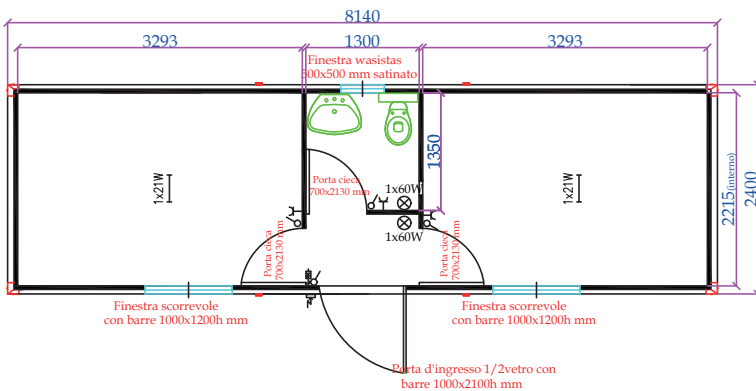

- STANDARD HEIGHT: EXTERNAL 2680MM (INTERNAL 2400MM)
- EXTRA HEIGHT: EXTERNAL 2980MM (INTERNAL 2700): PRICE +8%

TOILET WC + SINK + SHOWER + BOILER 30L

- STANDARD HEIGHT: EXTERNAL 2680MM (INTERNAL 2400MM)
- EXTRA HEIGHT: EXTERNAL 2980MM (INTERNAL 2700); PRICE +8%

TOILET WC + SINK + SHOWER + BOILER 30L

MON614V+LCENTR

MON714V+LCENTR

MON814V+LCENTR

MON914V+LCENTR

- STANDARD HEIGHT: EXTERNAL 2680MM (INTERNAL 2400MM)
- EXTRA HEIGHT: EXTERNAL 2980MM (INTERNAL 2700): PRICE +8%

TOILET WC + SINK + SHOWER + BOILER 30L

- STANDARD HEIGHT: EXTERNAL 2680MM (INTERNAL 2400MM)
- EXTRA HEIGHT: EXTERNAL 2980MM (INTERNAL 2700); PRICE +8%

TOILET WC + SINK + SHOWER + BOILER 30L

MON614V+L+DCENTR

MON714V+L+DCENTR

MON814V+L+DCENTR

MON914V+L+DCENTR

- STANDARD HEIGHT: EXTERNAL 2680MM (INTERNAL 2400MM)
- EXTRA HEIGHT: EXTERNAL 2980MM (INTERNAL 2700): PRICE +8%

TOILET WC + SINK + SHOWER + BOILER 30L

- STANDARD HEIGHT: EXTERNAL 2680MM (INTERNAL 2400MM)
- EXTRA HEIGHT: EXTERNAL 2980MM (INTERNAL 2700); PRICE +8%