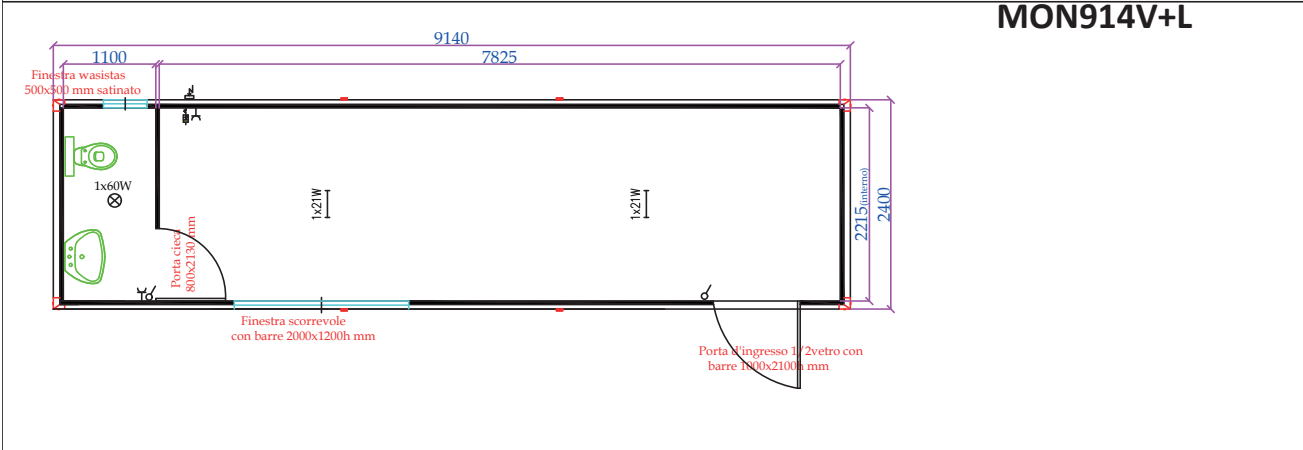

MON914STAN

- STANDARD HEIGHT: EXTERNAL 2680MM (INTERNAL 2400MM)
- EXTRA HEIGHT: EXTERNAL 2980MM (INTERNAL 2700): PRICE +8%

STANDARD

MON1014STAN

MON1114STAN

MON1414STAN

- STANDARD HEIGHT: EXTERNAL 2680MM (INTERNAL 2400MM)
- EXTRA HEIGHT: EXTERNAL 2980MM (INTERNAL 2700); PRICE +8%

TOILET WC+SINK

MON414V+L

MON514V+L

MON614V+L

MON714V+L

- STANDARD HEIGHT: EXTERNAL 2680MM (INTERNAL 2400MM)
- EXTRA HEIGHT: EXTERNAL 2980MM (INTERNAL 2700): PRICE +8%

TOILET WC+SINK

MON814V+L

MON914V+L

MON1014V+L

MON1114V+L

- STANDARD HEIGHT: EXTERNAL 2680MM (INTERNAL 2400MM)
- EXTRA HEIGHT: EXTERNAL 2980MM (INTERNAL 2700); PRICE +8%

TOILET WC+SINK

- STANDARD HEIGHT: EXTERNAL 2680MM (INTERNAL 2400MM)
- EXTRA HEIGHT: EXTERNAL 2980MM (INTERNAL 2700): PRICE +8%