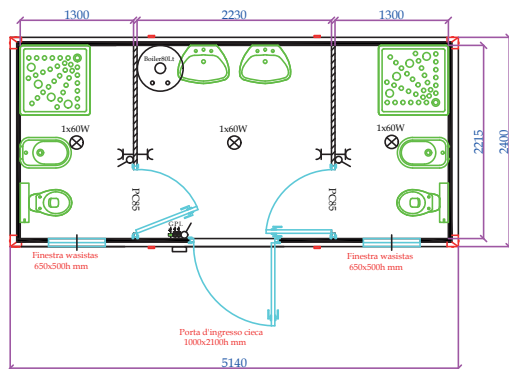

- STANDARD HEIGHT: EXTERNAL 2680MM (INTERNAL 2400MM)
- EXTRA HEIGHT: EXTERNAL 2980MM (INTERNAL 2700): PRICE +8%

MONOBLOCCHI FUORI STANDARD

- STANDARD HEIGHT: EXTERNAL 2680MM (INTERNAL 2400MM)
- EXTRA HEIGHT: EXTERNAL 2980MM (INTERNAL 2700); PRICE +8%

MONOBLOCCHI FUORI STANDARD

MONFS

MONFS2

MONFS3

MONFS4

- STANDARD HEIGHT: EXTERNAL 2680MM (INTERNAL 2400MM)
- EXTRA HEIGHT: EXTERNAL 2980MM (INTERNAL 2700): PRICE +8%

MONOBLOCCHI FUORI STANDARD

MONFS45

MONFS6

MONFS7

MONFS8

- STANDARD HEIGHT: EXTERNAL 2680MM (INTERNAL 2400MM)
- EXTRA HEIGHT: EXTERNAL 2980MM (INTERNAL 2700); PRICE +8%

MONOBLOCCHI FUORI STANDARD

MONFS9

MONFS10

- STANDARD HEIGHT: EXTERNAL 2680MM (INTERNAL 2400MM)
- EXTRA HEIGHT: EXTERNAL 2980MM (INTERNAL 2700): PRICE +8%

MONOBLOCCHI FUORI STANDARD

- STANDARD HEIGHT: EXTERNAL 2680MM (INTERNAL 2400MM)
- EXTRA HEIGHT: EXTERNAL 2980MM (INTERNAL 2700); PRICE +8%

- STANDARD HEIGHT: EXTERNAL 2680MM (INTERNAL 2400MM)
- EXTRA HEIGHT: EXTERNAL 2980MM (INTERNAL 2700): PRICE +8%