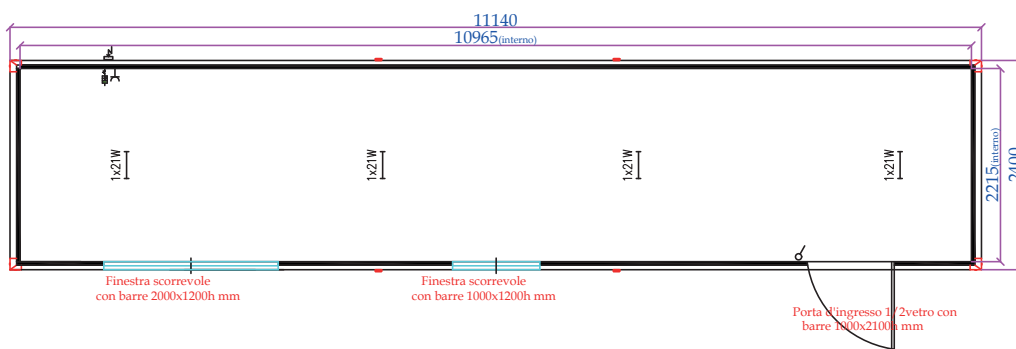

EDILMETAS can change specifics at any time, without informing the customer.

- STANDARD HEIGHT: EXTERNAL 2680MM (INTERNAL 2400MM)
 - EXTRA HEIGHT: EXTERNAL 2980MM (INTERNAL 2700): PRICE +8%

STANDARD

MON240STAN

MON314STAN

MON414STAN

MON514STAN

- STANDARD HEIGHT: EXTERNAL 2680MM (INTERNAL 2400MM)
- EXTRA HEIGHT: EXTERNAL 2980MM (INTERNAL 2700); PRICE +8%

STANDARD

MON614STAN

MON714STAN

MON814STAN

MON914STAN

- STANDARD HEIGHT: EXTERNAL 2680MM (INTERNAL 2400MM)
- EXTRA HEIGHT: EXTERNAL 2980MM (INTERNAL 2700): PRICE +8%

STANDARD

MON1014STAN

MON1114STAN

MON1414STAN

- STANDARD HEIGHT: EXTERNAL 2680MM (INTERNAL 2400MM)
- EXTRA HEIGHT: EXTERNAL 2980MM (INTERNAL 2700); PRICE +8%

TOILET WC+SINK

MON414V+L

MON514V+L

MON614V+L

MON714V+L

- STANDARD HEIGHT: EXTERNAL 2680MM (INTERNAL 2400MM)
- EXTRA HEIGHT: EXTERNAL 2980MM (INTERNAL 2700): PRICE +8%

TOILET WC+SINK

MON814V+L