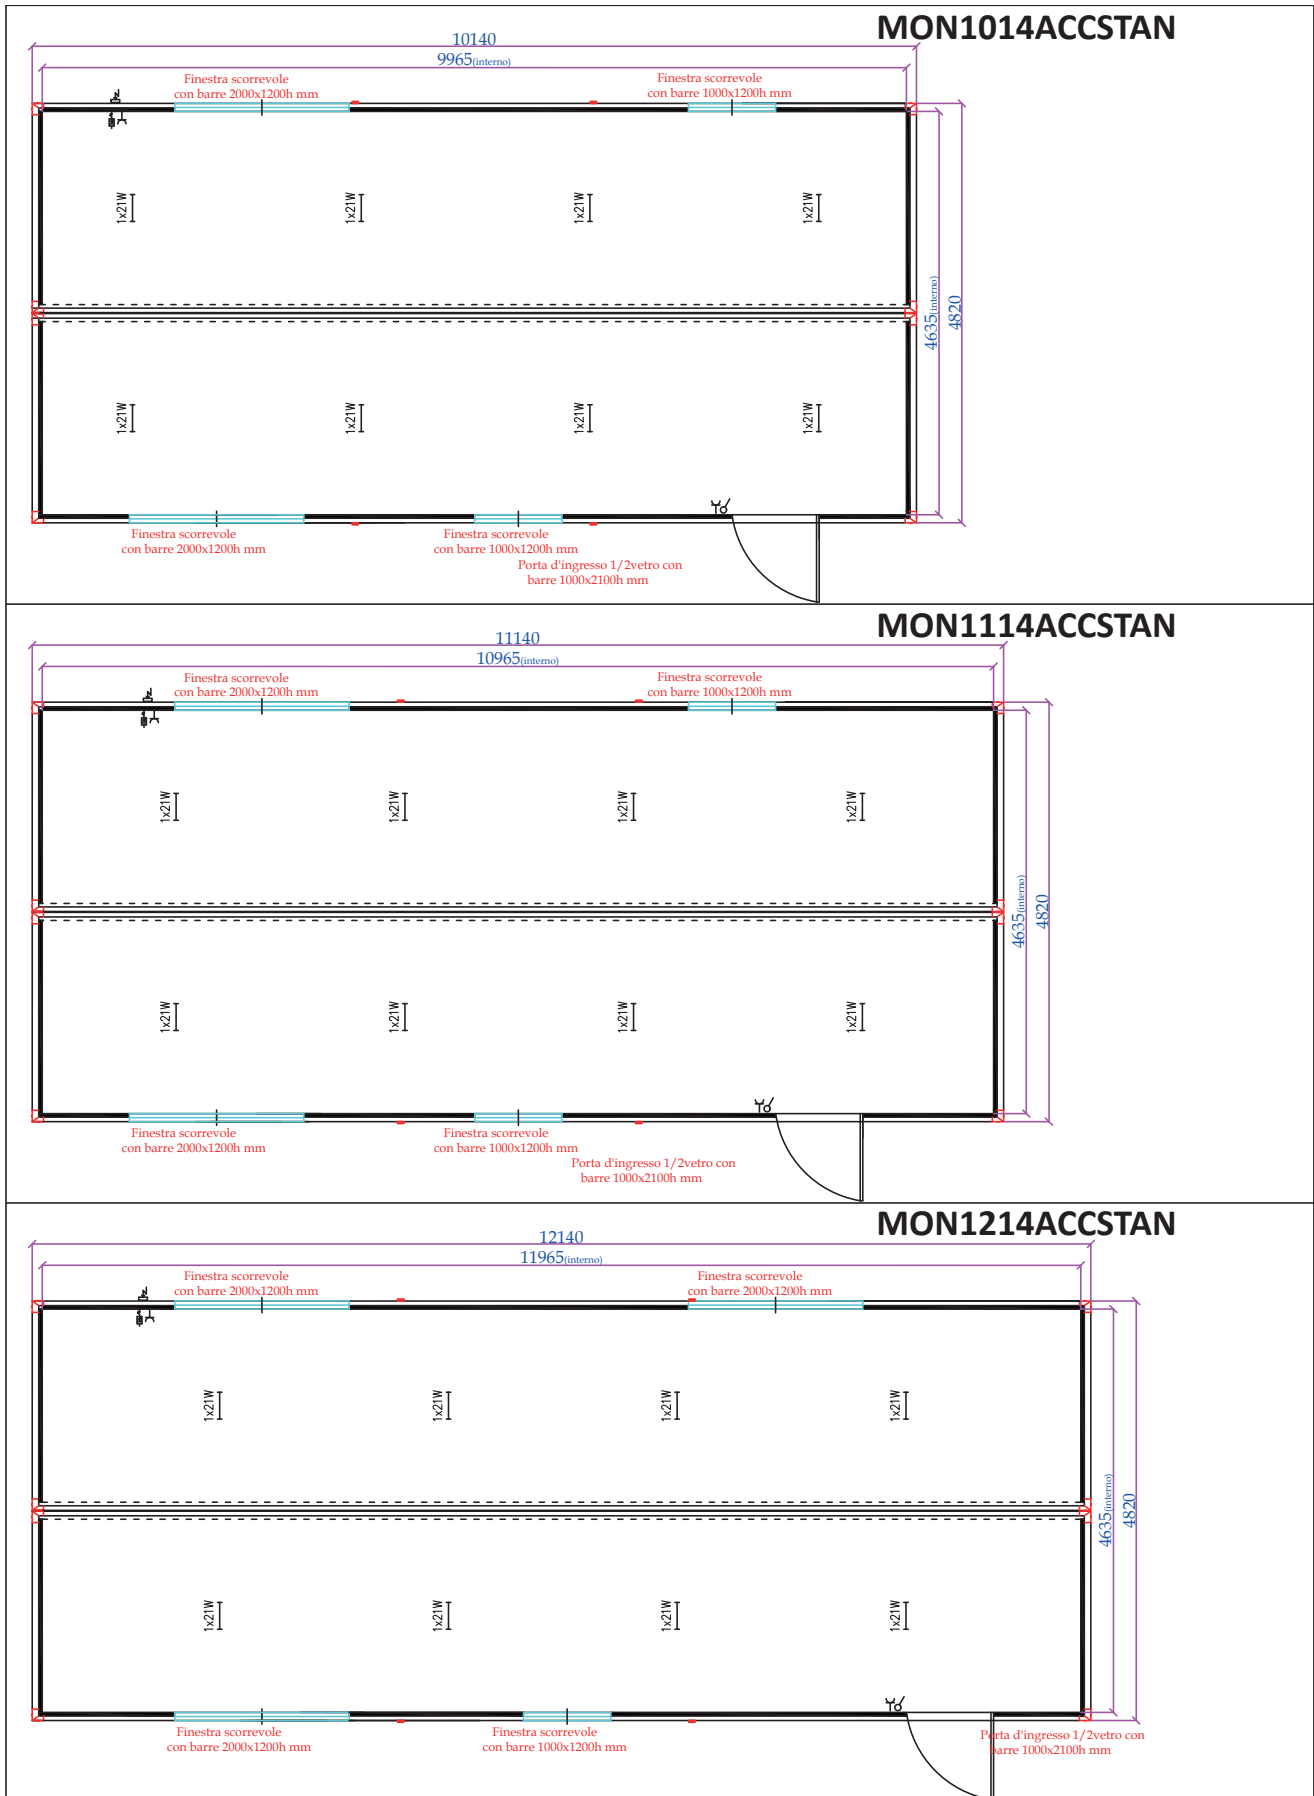

1.2 General Information

Structure:	The frames are made of galvanized pre-painted steel RAL 9002 (Thickness 1,5 mm), from galvanized coils (standard: UNI 5753-75);
Base:	The base frame is made of galvanized pre-painted steel RAL 9002 (Thickness 1,5 mm); with a galvanized steel sheet (thickness 0,6 mm). Over the slab, a 18mm thick wood panel and an overlay PVC floor 2mm thick (waterproof).
Walls and Partitions	PUR insulated sandwich panels (thickness 40 mm), supporting steel structure thickness 0,4 mm according to UNI EN 10169, with PUR insulation D=38-40 Kg/mc Transmittance U=0,55 W/mqK.
Roof	PUR insulated sandwich panels (thickness 30 or 40 mm*), Supporting steel structure thickness 0,4 mm according to UNI EN 10169, with PUR insulation D=38-40 Kg/mc. Upon which, a corrugated galvanized steel sheet h=55 mm is laid.
Doors, Windows and Fixtures	Aluminium frame (white RAL 9010) complete of hardware and all use accessories. Glazing (thickness 4 mm), protection bars, handles and locks. - Standard door dim. 1.050xh2.100 mm (890xh2.060 mm); - Double sliding window dim. 1.050xh1.100 mm - hopper Window dim. 6500x450 mm* Other windows and fixtures* (uPVC; Timber-Aluminium Clad)

JOINED: STANDARD

MON414ACCSTAN

MON514ACCSTAN

MON614ACCSTAN

- STANDARD HEIGHT: EXTERNAL 2680MM (INTERNAL 2400MM)
- EXTRA HEIGHT: EXTERNAL 2980MM (INTERNAL 2700): PRICE +8%

JOINED: STANDARD

MON714ACSTAN

MON814ACSTAN

MON914ACSTAN

- STANDARD HEIGHT: EXTERNAL 2680MM (INTERNAL 2400MM)
- EXTRA HEIGHT: EXTERNAL 2980MM (INTERNAL 2700); PRICE +8%

JOINED: STANDARD

- STANDARD HEIGHT: EXTERNAL 2680MM (INTERNAL 2400MM)
- EXTRA HEIGHT: EXTERNAL 2980MM (INTERNAL 2700): PRICE +8%

JOINED: TOILET WC + SINK

MON414ACCV+L

MON514ACCV+L

MON614ACCV+L

- STANDARD HEIGHT: EXTERNAL 2680MM (INTERNAL 2400MM)

- EXTRA HEIGHT: EXTERNAL 2980MM (INTERNAL 2700); PRICE +8%

JOINED: TOILET WC + SINK

MON714ACCV+L