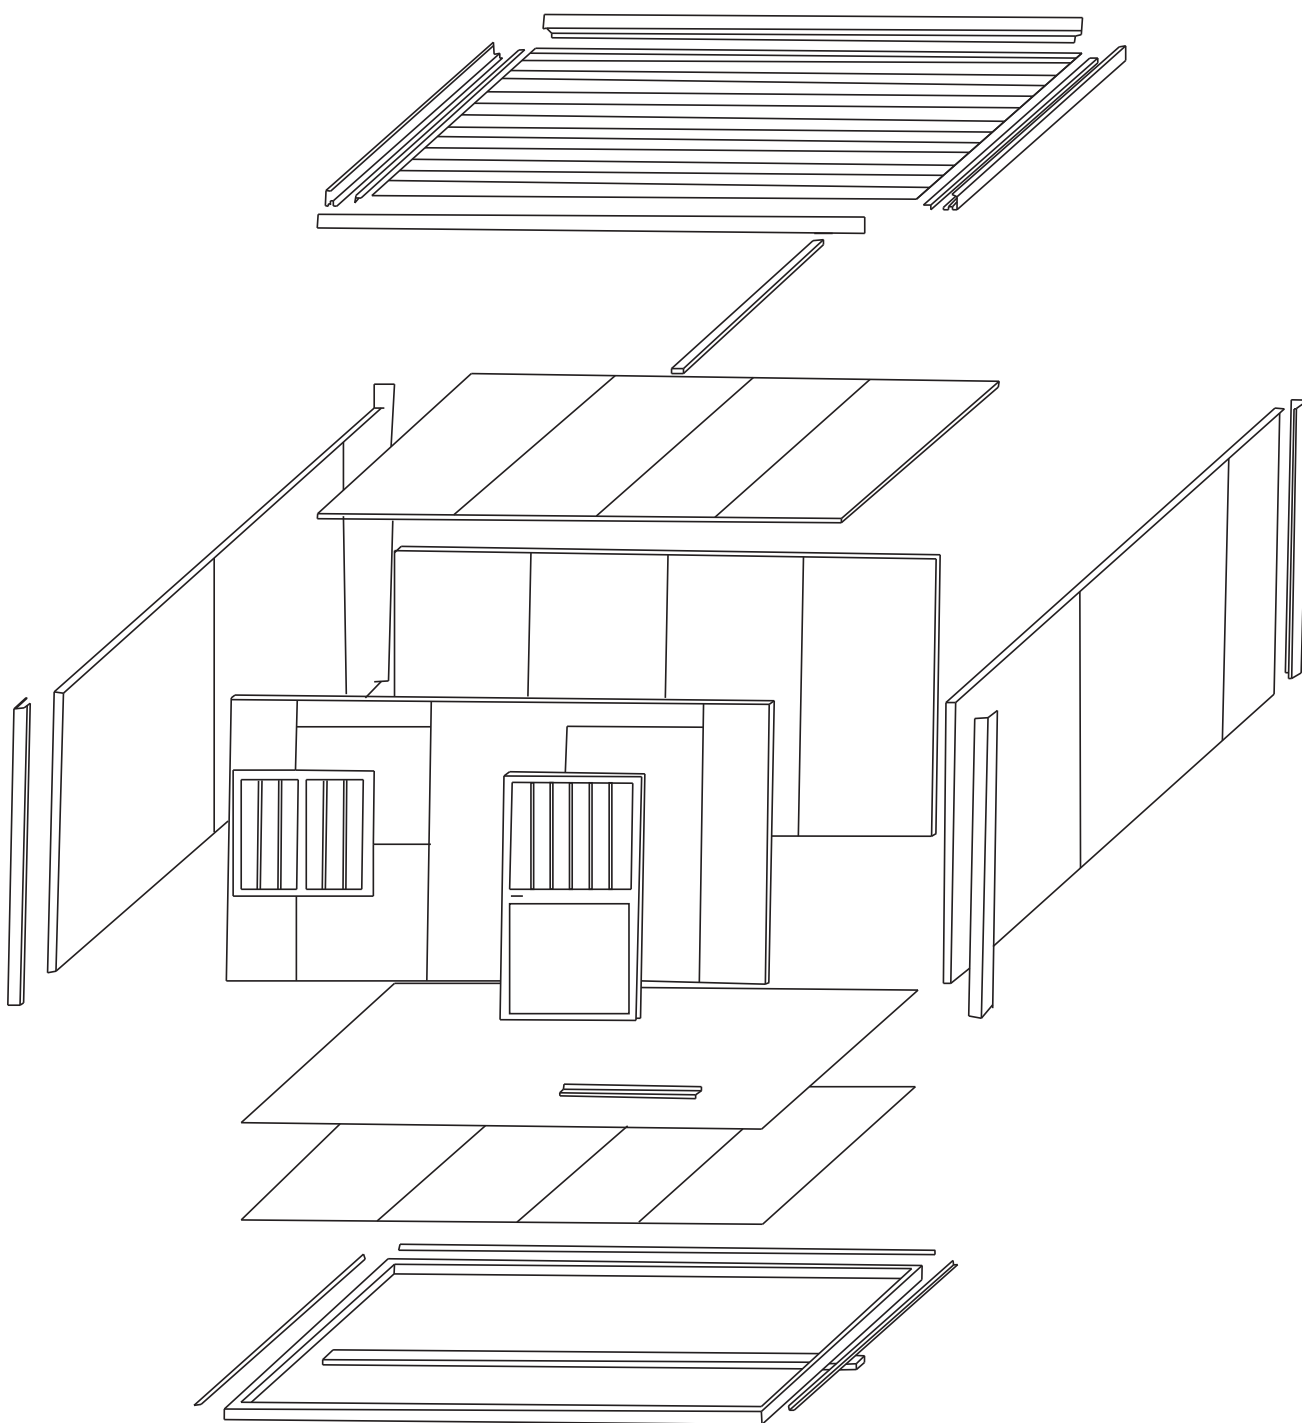

- STANDARD HEIGHT: EXTERNAL 2680MM (INTERNAL 2400MM)
- EXTRA HEIGHT: EXTERNAL 2980MM (INTERNAL 2700); PRICE +8%