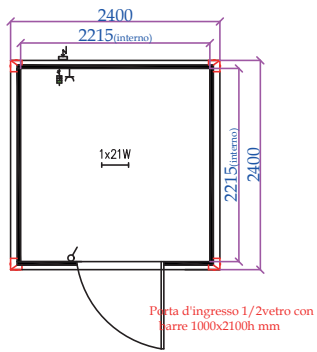

1.2 General Information

Structure:	The frames are made of galvanized pre-painted steel RAL 9002 (Thickness 1,5 mm), from galvanized coils (standard: UNI 5753-75);
Base:	The base frame is made of galvanized pre-painted steel RAL 9002 (Thickness 1,5 mm); with a galvanized steel sheet (thickness 0,6 mm). Over the slab, a 18mm thick wood panel and an overlay PVC floor 2mm thick (waterproof).
Walls and Partitions	PUR insulated sandwich panels (thickness 40 mm), supporting steel structure thickness 0,4 mm according to UNI EN 10169, with PUR insulation D=38-40 Kg/mc Transmittance U=0,55 W/mqK.
Roof	PUR insulated sandwich panels (thickness 30 or 40 mm*), Supporting steel structure thickness 0,4 mm according to UNI EN 10169, with PUR insulation D=38-40 Kg/mc. Upon which, a corrugated galvanized steel sheet h=55 mm is laid.
Doors, Windows and Fixtures	Aluminium frame (white RAL 9010) complete of hardware and all use accessories. Glazing (thickness 4 mm), protection bars, handles and locks. - Standard door dim. 1.050xh2.100 mm (890xh2.060 mm); - Double sliding window dim. 1.050xh1.100 mm - hopper Window dim. 6500x450 mm* Other windows and fixtures* (uPVC; Timber-Aluminium Clad)

EDILMETAS can change specifics at any time, without informing the customer.

- STANDARD HEIGHT: EXTERNAL 2680MM (INTERNAL 2400MM)
 - EXTRA HEIGHT: EXTERNAL 2980MM (INTERNAL 2700): PRICE +8%

STANDARD

MON240STAN

MON314STAN

MON414STAN

MON514STAN

- STANDARD HEIGHT: EXTERNAL 2680MM (INTERNAL 2400MM)
- EXTRA HEIGHT: EXTERNAL 2980MM (INTERNAL 2700); PRICE +8%

STANDARD

MON614STAN

MON714STAN

MON814STAN

MON914STAN

- STANDARD HEIGHT: EXTERNAL 2680MM (INTERNAL 2400MM)
- EXTRA HEIGHT: EXTERNAL 2980MM (INTERNAL 2700): PRICE +8%

STANDARD

MON1014STAN

MON1114STAN

MON1414STAN

- STANDARD HEIGHT: EXTERNAL 2680MM (INTERNAL 2400MM)
- EXTRA HEIGHT: EXTERNAL 2980MM (INTERNAL 2700); PRICE +8%