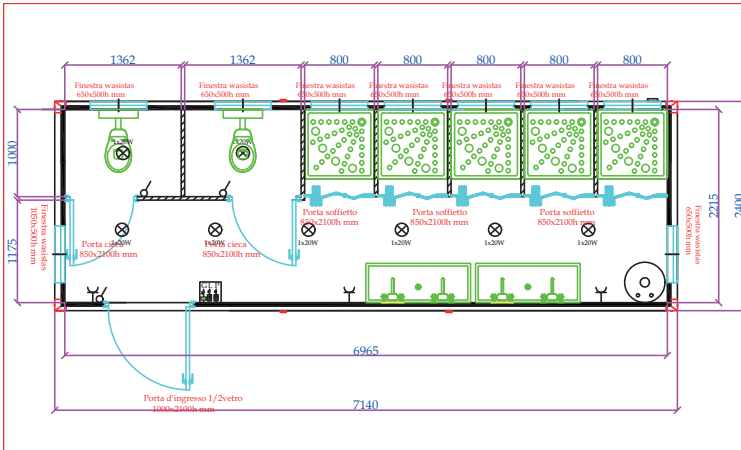

MONOBLOCCHI FUORI STANDARD

MONFS

MONFS2

MONFS3

MONFS4

- STANDARD HEIGHT: EXTERNAL 2680MM (INTERNAL 2400MM)
- EXTRA HEIGHT: EXTERNAL 2980MM (INTERNAL 2700): PRICE +8%

MONOBLOCCHI FUORI STANDARD

MONFS45

MONFS6

MONFS7

MONFS8

- STANDARD HEIGHT: EXTERNAL 2680MM (INTERNAL 2400MM)
- EXTRA HEIGHT: EXTERNAL 2980MM (INTERNAL 2700); PRICE +8%

MONOBLOCCHI FUORI STANDARD

MONFS9

MONFS10

- STANDARD HEIGHT: EXTERNAL 2680MM (INTERNAL 2400MM)
- EXTRA HEIGHT: EXTERNAL 2980MM (INTERNAL 2700): PRICE +8%

MONOBLOCCHI FUORI STANDARD

- STANDARD HEIGHT: EXTERNAL 2680MM (INTERNAL 2400MM)
- EXTRA HEIGHT: EXTERNAL 2980MM (INTERNAL 2700); PRICE +8%

- STANDARD HEIGHT: EXTERNAL 2680MM (INTERNAL 2400MM)
- EXTRA HEIGHT: EXTERNAL 2980MM (INTERNAL 2700): PRICE +8%