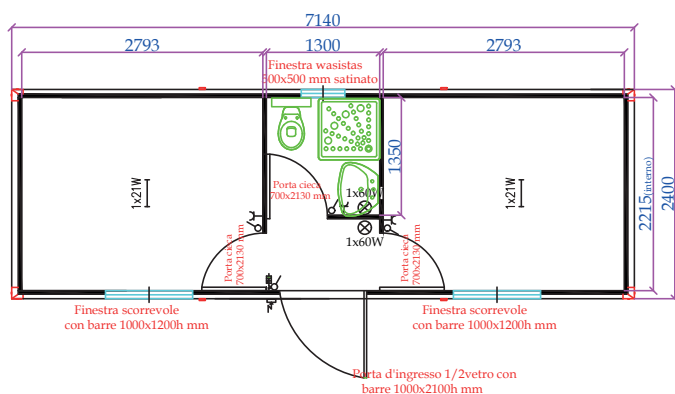

- STANDARD HEIGHT: EXTERNAL 2680MM (INTERNAL 2400MM)
- EXTRA HEIGHT: EXTERNAL 2980MM (INTERNAL 2700): PRICE +8%

TOILET WC + SINK + SHOWER + BOILER 30L

- STANDARD HEIGHT: EXTERNAL 2680MM (INTERNAL 2400MM)
- EXTRA HEIGHT: EXTERNAL 2980MM (INTERNAL 2700); PRICE +8%

TOILET WC + SINK + SHOWER + BOILER 30L

MON614V+LCENTR

MON714V+LCENTR

MON814V+LCENTR

MON914V+LCENTR

- STANDARD HEIGHT: EXTERNAL 2680MM (INTERNAL 2400MM)
- EXTRA HEIGHT: EXTERNAL 2980MM (INTERNAL 2700): PRICE +8%

TOILET WC + SINK + SHOWER + BOILER 30L

- STANDARD HEIGHT: EXTERNAL 2680MM (INTERNAL 2400MM)
- EXTRA HEIGHT: EXTERNAL 2980MM (INTERNAL 2700); PRICE +8%

TOILET WC + SINK + SHOWER + BOILER 30L

MON614V+L+DCENTR

MON714V+L+DCENTR

MON814V+L+DCENTR

MON914V+L+DCENTR

- STANDARD HEIGHT: EXTERNAL 2680MM (INTERNAL 2400MM)
- EXTRA HEIGHT: EXTERNAL 2980MM (INTERNAL 2700): PRICE +8%

TOILET WC + SINK + SHOWER + BOILER 30L

- STANDARD HEIGHT: EXTERNAL 2680MM (INTERNAL 2400MM)
- EXTRA HEIGHT: EXTERNAL 2980MM (INTERNAL 2700); PRICE +8%