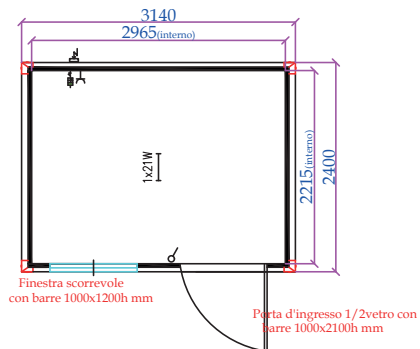

EDILMETAS can change specifics at any time, without informing the customer.

- STANDARD HEIGHT: EXTERNAL 2680MM (INTERNAL 2400MM)
 - EXTRA HEIGHT: EXTERNAL 2980MM (INTERNAL 2700): PRICE +8%

STANDARD

MON240STAN

MON314STAN

MON414STAN

MON514STAN

- STANDARD HEIGHT: EXTERNAL 2680MM (INTERNAL 2400MM)
- EXTRA HEIGHT: EXTERNAL 2980MM (INTERNAL 2700); PRICE +8%

STANDARD

MON614STAN

MON714STAN

MON814STAN

MON914STAN

- STANDARD HEIGHT: EXTERNAL 2680MM (INTERNAL 2400MM)
- EXTRA HEIGHT: EXTERNAL 2980MM (INTERNAL 2700): PRICE +8%

STANDARD

MON1014STAN

MON1114STAN

MON1414STAN

- STANDARD HEIGHT: EXTERNAL 2680MM (INTERNAL 2400MM)
- EXTRA HEIGHT: EXTERNAL 2980MM (INTERNAL 2700); PRICE +8%